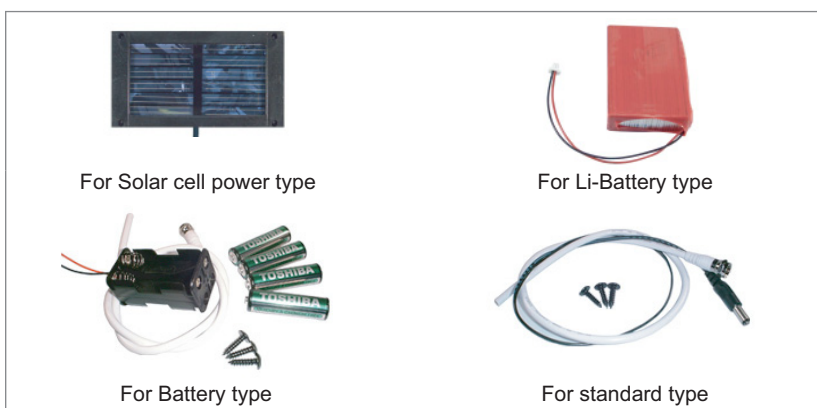

Full Accessory

Bracket

MS-9021S

MS-9221S

LENS

DL-01

DL-02AI

DL-02P

DL-03

Power

For Solar cell power type

For Li-Battery type

For Battery type

For standard type