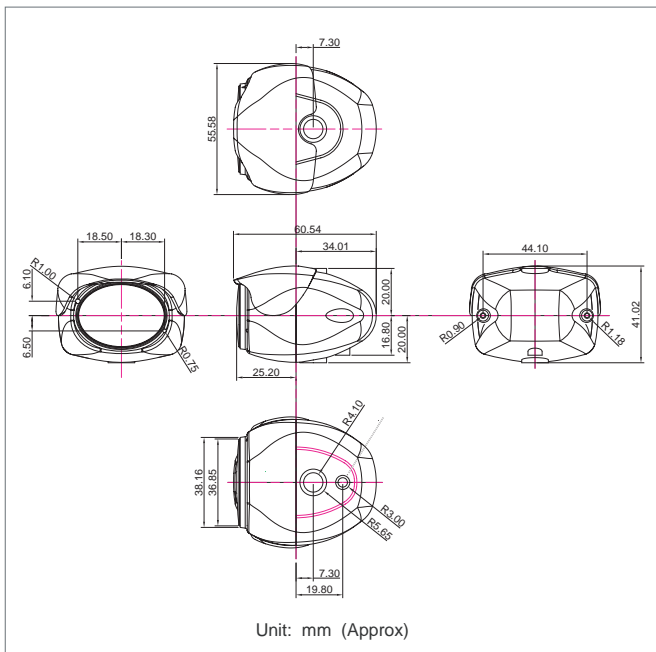

Specification

Snake CMOS Camera

INFRARED CMOS CAMERA				
Item NO.	MO-N1600	MO-N2600	MO-N500	MO-N700
Video system.	NTSC/PAL		NTSC	EIA
Number of Effective Pixels	510X492(NTSC)		510X492 NTSC ONLY	510X492 EIA ONLY
	628X582(PAL)			
CMOS Image Sensor	1/3" CMOS		1/4" CMOS	
Scanning System	2:1 INTERLACE			
Synchronization	INTERNAL			
Resolution (TV Lines)	380 TV Lines			
S/N Ratio	more than 48dB			
Minimum Illumination	1 Lux / F 1.2	0.2 Lux / F 1.2	1.5 Lux / F 1.2	0.1 Lux / F 1.2
Electronic Shutter	1/50 - 1/125000	1/50 - 1/125000	1/50 - 1/63000	
Horizontal Sync Frequency	NTSC(EIA)-15.735kHz / PAL(CCIR)-15.624kHz			
Vertical Sync Frequency	NTSC(EIA)-60Hz / PAL(CCIR)-50Hz			
Gamma Consumption	0.45			
Video Output	1Vp-p , 75ohms Composite			
Audio Output	Frequency 20-16000Hz,S/N ratio more than 48dB SPL(at 1000Hz))(Ordering in advance)			
Audio Standard	Frequency 20-16000Hz,S/N ratio more than 48dB			
Built-In Lens	4.0mm/F2.0			
Storage Temperature	-30 to 60 Degree C			
Working Temperature	-10 to 45 Degree C			
Power Source	DC 12V(standard)			
Power Current	50mA(max)			

 MO-N_x00-CG

 MO-N_x00-S

Dimensions

Feature

1/3" & 1/4" CMOS color camera.

6 LED Infrared Illuminator

MO-N1600: Firmware enhance sharpness and image edge, Automatic exposure/gain with 16 zone control

Ordering Information

NOTE:

MO-N_x00_x-_{xx} :

① ② ③

① 16: 1/3" Color (16 zone control) 5: 1/4" Color 6: 1/3" Color 7: 1/4" B/W

② D: White light LED

③ Outer cover color: S: Silvery CG: Golden yellow