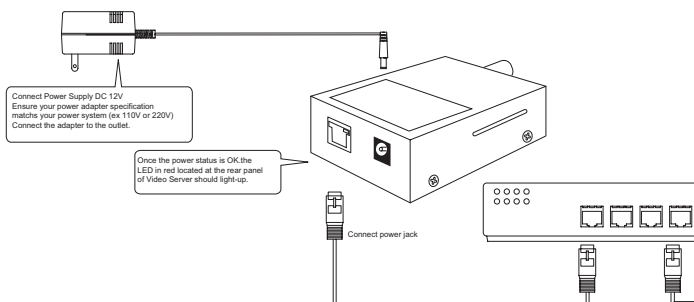

Specification

| NETWORK SERVER | |
|------------------------------|--|
| Model. | IP-001E |
| Power | |
| Supply | DC12V , 1.2A |
| Consumption | -14.4 Watts (max) |
| Networking | |
| Connectivity | 10/100 Ethernet |
| Protocols | SMTP,FTP,DHCP,HTTP |
| Internet | Built-in HTTP Web server, DHCP Client |
| Event Controls | |
| Trigger Source | Motion Detection |
| Alarm Notifications | FTP/Mail motion image, Message |
| Sensor | 1/3" CCD Image Sensor |
| Image | |
| Compression | JPEG/MJPEG |
| Format | NTSC - 640x480 / 320x240 / 160x120 PAL - 704x576 / 352x288 /176x144 |
| Bandwidth Control | Frame Rate Controls |
| Format Rate | 30fps@320x240 25fps@352x288 20fps@640x480 20fps@704x576 |
| Quality | 5 Level image Quality |
| Image adjustments | Brightness / Saturation / Contrast / Hue |
| Security Controls | |
| Access Controls | Administrative / User Level Password Protection |
| Configuration | HTTP Port configurable |
| Log | Historical Access Log Management |
| Operation Environment | |
| Temperature | 5~50 Degree C (41~122 Degree F) |
| Humidity | 20%~80% |
| LED Indications | Power , Network |
| Dimension | 99x163 mm |
| Remote Viewing | Windows 98/2000/XP IE5.X or above |
| Dome Space | |
| Built-in Lens | 6mm/F2.0 |
| View Range | Pan: 360 Degree, Tilt:90 Degree |
| Moving Speed | Per Second 12~300 Degree |
| Dimension | 54 x 30 x 93 (mm) |

Network Server

IP-001E

Dimensions

Unit: mm (Approx)

Other angle lens please inquire for details.

Feature

| |
|--|
| NETWORK IP VIDEO SERVER with 1 Channel |
| IP NETWORK P/T DOME CAMERA. |
| CPU : 32 Bits RISC processor. 16Mb Flash, 64Mb SDRAM |
| Linux OS. |
| TCP/IP network remote Video transmission system. |
| Built-in Web sever. |
| Built-in DHCP Client. |
| Built-in Motion Detection. |