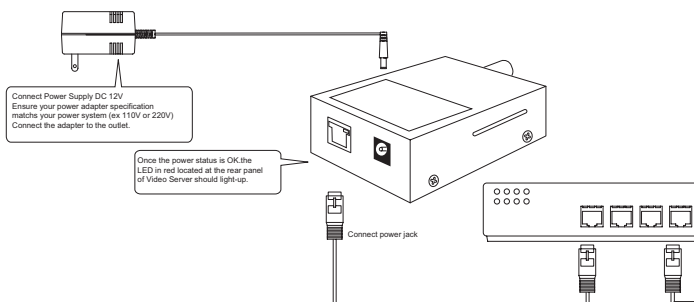

Specification

NETWORK SERVER	
Model.	IP-001E
Power	
Supply	DC12V , 1.2A
Consumption	-14.4 Watts (max)
Networking	
Connectivity	10/100 Ethernet
Protocols	SMTP,FTP,DHCP,HTTP
Internet	Built-in HTTP Web server, DHCP Client
Event Controls	
Trigger Source	Motion Detection
Alarm Notifications	FTP/Mail motion image, Message
Sensor	1/3" CCD Image Sensor
Image	
Compression	JPEG/MJPEG
Format	NTSC - 640x480 / 320x240 / 160x120 PAL - 704x576 / 352x288 /176x144
Bandwidth Control	Frame Rate Controls
Format Rate	30fps@320x240 25fps@352x288 20fps@640x480 20fps@704x576
Quality	5 Level image Quality
Image adjustments	Brightness / Saturation / Contrast / Hue
Security Controls	
Access Controls	Administrative / User Level Password Protection
Configuration	HTTP Port configurable
Log	Historical Access Log Management
Operation Environment	
Temperature	5~50 Degree C (41~122 Degree F)
Humidity	20%~80%
LED Indications	Power , Network
Dimension	99x163 mm
Remote Viewing	Windows 98/2000/XP IE5.X or above
Dome Space	
Built-in Lens	6mm/F2.0
View Range	Pan: 360 Degree, Tilt:90 Degree
Moving Speed	Per Second 12~300 Degree
Dimension	54 x 30 x 93 (mm)

Network Server

IP-001E

Dimensions

Unit: mm (Approx)

Other angle lens please inquire for details.

Feature

NETWORK IP VIDEO SERVER with 1 Channel
IP NETWORK P/T DOME CAMERA.
CPU : 32 Bits RISC processor. 16Mb Flash, 64Mb SDRAM
Linux OS.
TCP/IP network remote Video transmission system.
Built-in Web sever.
Built-in DHCP Client.
Built-in Motion Detection.