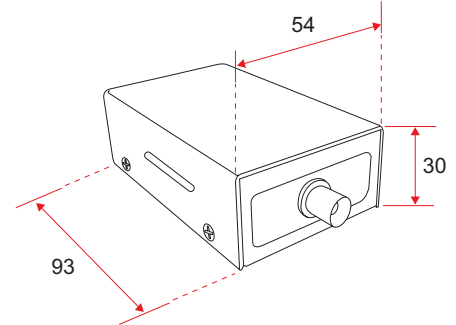

Specification

NETWORK SERVER	
Model.	IP-001E
Power	
Supply	DC12V , 1.2A
Consumption	-14.4 Watts (max)
Networking	
Connectivity	10/100 Ethernet
Protocols	SMTP,FTP,DHCP,HTTP
Internet	Built-in HTTP Web server, DHCP Client
Event Controls	
Trigger Source	Motion Detection
Alarm Notifications	FTP/Mail motion image, Message
Sensor	1/3" CCD Image Sensor
Image	
Compression	JPEG/MJPEG
Format	NTSC - 640x480 / 320x240 / 160x120 PAL - 704x576 / 352x288 /176x144
Bandwidth Control	Frame Rate Controls
Format Rate	30fps@320x240 25fps@352x288 20fps@640x480 20fps@704x576
Quality	5 Level image Quality
Image adjustments	Brightness / Saturation / Contrast / Hue
Security Controls	
Access Controls	Administrative / User Level Password Protection
Configuration	HTTP Port configurable
Log	Historical Access Log Management
Operation Environment	
Temperature	5~50 Degree C (41~122 Degree F)
Humidity	20%~80%
LED Indications	Power , Network
Dimension	99x163 mm
Remote Viewing	Windows 98/2000/XP IE5.X or above
Dome Space	
Built-in Lens	6mm/F2.0
View Range	Pan: 360 Degree, Tilt:90 Degree
Moving Speed	Per Second 12~300 Degree
Dimension	54 x 30 x 93 (mm)

Network Server

IP-001E

Dimensions

Unit: mm (Approx)

Other angle lens please inquire for details.

Feature

NETWORK IP VIDEO SERVER with 1 Channel
IP NETWORK P/T DOME CAMERA.
CPU : 32 Bits RISC processor. 16Mb Flash, 64Mb SDRAM
Linux OS.
TCP/IP network remote Video transmission system.
Built-in Web sever.
Built-in DHCP Client.
Built-in Motion Detection.