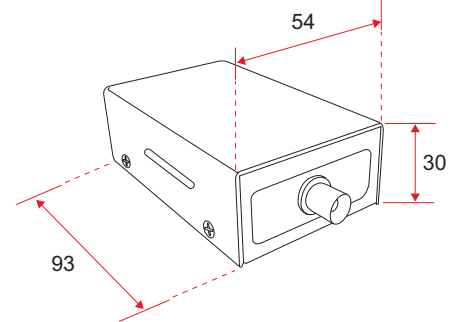

Specification

| NETWORK SERVER | |
|------------------------------|--|
| Model. | IP-001E |
| Power | |
| Supply | DC12V , 1.2A |
| Consumption | -14.4 Watts (max) |
| Networking | |
| Connectivity | 10/100 Ethernet |
| Protocols | SMTP,FTP,DHCP,HTTP |
| Internet | Built-in HTTP Web server, DHCP Client |
| Event Controls | |
| Trigger Source | Motion Detection |
| Alarm Notifications | FTP/Mail motion image, Message |
| Sensor | 1/3" CCD Image Sensor |
| Image | |
| Compression | JPEG/MJPEG |
| Format | NTSC - 640x480 / 320x240 / 160x120 PAL - 704x576 / 352x288 /176x144 |
| Bandwidth Control | Frame Rate Controls |
| Format Rate | 30fps@320x240 25fps@352x288 20fps@640x480 20fps@704x576 |
| Quality | 5 Level image Quality |
| Image adjustments | Brightness / Saturation / Contrast / Hue |
| Security Controls | |
| Access Controls | Administrative / User Level Password Protection |
| Configuration | HTTP Port configurable |
| Log | Historical Access Log Management |
| Operation Environment | |
| Temperature | 5~50 Degree C (41~122 Degree F) |
| Humidity | 20%~80% |
| LED Indications | Power , Network |
| Dimension | 99x163 mm |
| Remote Viewing | Windows 98/2000/XP IE5.X or above |
| Dome Space | |
| Built-in Lens | 6mm/F2.0 |
| View Range | Pan: 360 Degree, Tilt:90 Degree |
| Moving Speed | Per Second 12~300 Degree |
| Dimension | 54 x 30 x 93 (mm) |

Network Server

IP-001E

Dimensions

Unit: mm (Approx)

Other angle lens please inquire for details.

Feature

| |
|--|
| NETWORK IP VIDEO SERVER with 1 Channel |
| IP NETWORK P/T DOME CAMERA. |
| CPU : 32 Bits RISC processor. 16Mb Flash, 64Mb SDRAM |
| Linux OS. |
| TCP/IP network remote Video transmission system. |
| Built-in Web sever. |
| Built-in DHCP Client. |
| Built-in Motion Detection. |