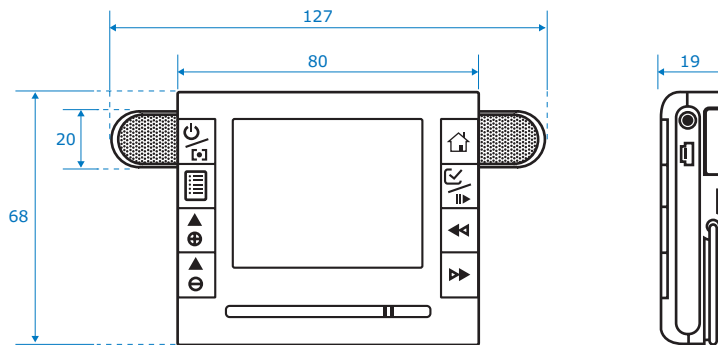

Specification

Mobile Digital Video Recorder	
Storage media type	SD / MMC Card slot (support up to 2GB) , Built-in flash memory 128 MB
LCD display	2.5" LTPS TFT LCD 960 x 240 , 230K pixels / 262K Color
Interface	2 in 1 MiniUSB (USB2.0 / Power in) ; 4 in 1 earphone jack (Video out / earphone jack / external microphone / AV in)
Video out / Video in	TV OUT (NTSC / PAL) / AV IN (NTSC / PAL)
Extend interface	Extend DC power 9V out for camera and AV in
AV recorder resolution	640 x 480 (VGA) / max 30 fps
AV audio quality	2 modes : radio quality (16KHz) / CD quality (48KHz)
AV recorder quality	MPEG4 : best fine normal basic economy
Voice recorder	2 modes: radio quality (16KHz)/CD quality (48KHz)
Format support	JPEG ASF WAV MP3 WMA
Language support	12 languages: English, German, French, Spanish, Italian, Portuguese , Japanese, simple Chinese, tradition Chinese, Korean, Polish, Turkey
Battery	Rechargeable LI-ION battery 3.7 V /920mA , compatible with NP60 type battery
Adapter	5V DC adapter (USB port) / USB cable
Weight(g)	95g (with battery)
Size	18 x 68 x 81 (L x W x H) mm
Extend Interface	Extend DC Power 9V out for Camera and AV in Scheduled recording function (12 event) Special Power save button (monitor sleep mode)

MP-415E

Dimension

unit : mm

Other model

SS-L1475

CCD snake camera with white LED light

MO-L806

CMOS snake camera with white LED light