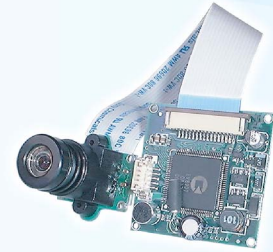

Specification
Board CCD Camera

CCD BOARD CAMERA					
Item NO.		MS- _B C336	MS- _B C636	MS- _B C436	MS- _B C836
Video system.		NTSC/PAL (Color) & EIA/CCIR (B/W)			
Number of Effective Pixels	PAL (CCIR)	500x528	752x582	500x528	752x582
	NTSC (EIA)	510x492	768x494	510x492	768x494
CCD Image Sensor		1/3" Interline CCD		1/4" Interline CCD	
Scanning System		2:1 INTERLACE			
Synchronization		INTERNAL			
Resolution (TV Lines)	COLOR	380	470	350	470
	B/W	420	570	420	570
S/N Ratio		more than 48dB			
Minimum Illumination	COLOR	0.2Lux / F 1.2			
	B/W	0.02Lux / F 1.2			
Electronic Shutter		1/50 - 1/100,000			
Horizontal Sync Frequency		NTSC(EIA)-15.73kHz / PAL(CCIR)-15.62kHz			
Vertical Sync Frequency		NTSC(EIA)-60Hz / PAL(CCIR)-50Hz			
Gamma Consumption		0.45			
Video Output		1Vp-p , 75ohms Composite			
Audio Output		Frequency 20-16000Hz,S/N ratio more than 58dB (Optional)			
Power Source		DC 12V			
Storage Temperature		-30 to 60 Degree C			
Working Temperature		-10 to 45 Degree C			
Power Current		150mA			
Dimensions (mm)		35(W)x35(L)mm			

 MS-_BC336G

 MS-_BC636P

Ordering Information

MODEL	MICRO LENS	PIN HOLE	NOTE
MS-C336G	3.6mm/F2.0		1/3" CCD COLOR M.RES
MS-C336P		3.7mm/F2.0	1/3" CCD COLOR M.RES
MS-C436G	3.6mm/F2.0		1/4" CCD COLOR M.RES
MS-C436P		3.7mm/F2.0	1/4" CCD COLOR M.RES
MS-C636G	3.6mm/F2.0		1/3" CCD COLOR H.RES
MS-C636P		3.7mm/F2.0	1/3" CCD COLOR H.RES
MS-C836G	3.6mm/F2.0		1/4" CCD COLOR H.RES
MS-C836P		3.7mm/F2.0	1/4" CCD B/W H.RES
MS-B336G	3.6mm/F2.0		1/3" CCD B/W M.RES
MS-B336P		3.7mm/F2.0	1/3" CCD B/W M.RES
MS-B436G	3.6mm/F2.0		1/4" CCD B/W M.RES
MS-B436P		3.7mm/F2.0	1/4" CCD B/W M.RES
MS-B636G	3.6mm/F2.0		1/3" CCD B/W H.RES
MS-B636P		3.7mm/F2.0	1/3" CCD B/W H.RES
MS-B836G	3.6mm/F2.0		1/4" CCD B/W H.RES
MS-B836P		3.7mm/F2.0	1/4" CCD B/W H.RES