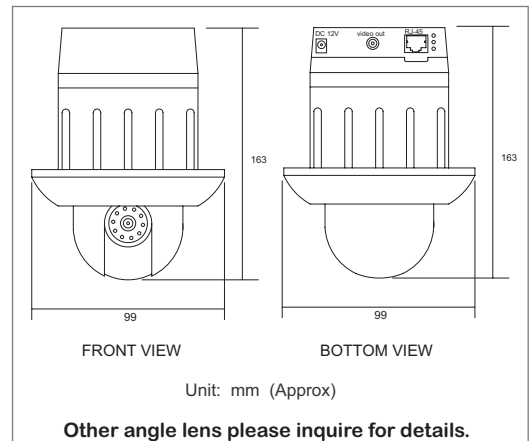

Specification

CCD Network P/T Dome Camera

CCD NETWORK P/T DOME CAMERA

Model.	IP-700R
Power	
Supply	DC12V , 1.2A
Consumption	-14.4 Watts (max)
Networking	
Connectivity	10/100 Ethernet
Protocols	SMTP,FTP,DHCP,HTTP
Internet	Built-in HTTP Web server, DHCP Client
Event Controls	
Trigger Source	Motion Detection
Alarm Notifications	FTP/Mail motion image, Message
Sensor	1/3" CCD Image Sensor
Image	
Compression	JPEG/MJPEG
Format	NTSC - 640x480 / 320x240 / 160x120 PAL - 704x576 / 352x288 / 176x144
Bandwidth Control	Frame Rate Controls
Format Rate	30fps@320x240 25fps@352x288 20fps@640x480 20fps@704x576
Quality	5 Level image Quality
Image adjustments	Brightness / Saturation / Contrast / Hue
Security Controls	
Access Controls	Administrative / User Level Password Protection
Configuration	HTTP Port configurable
Log	Historical Access Log Management
Operation Environment	
Temperature	5~50 Degree C (41~122 Degree F)
Humidity	20%~80%
LED Indications	Power , Network
Dimension	99x163 mm
Remote Viewing	Windows 98/2000/XP IE5.X or above
Dome Space	
Built-in Lens	6mm/F2.0
View Range	Pan: 360 Degree, Tilt:90 Degree
Moving Speed	Per Second 12~300 Degree

IP-700R

Dimensions

Feature

- IP NETWORK P/T DOME CAMERA.
- CPU : 32 Bits RISC processor. 16Mb Flash, 64Mb SDRAM
- Linux OS.
- TCP/IP network remote Video transmission system.
- Built-in Web sever.
- Built-in DHCP Client.
- Built-in Motion Detection.