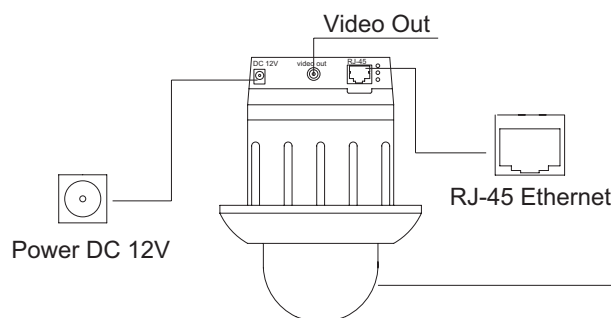

Specification

CCD Network P/T Dome Camera

CCD NETWORK P/T DOME CAMERA

Model.	IP-700R
Power	
Supply	DC12V , 1.2A
Consumption	-14.4 Watts (max)
Networking	
Connectivity	10/100 Ethernet
Protocols	SMTP,FTP,DHCP,HTTP
Internet	Built-in HTTP Web server, DHCP Client
Event Controls	
Trigger Source	Motion Detection
Alarm Notifications	FTP/Mail motion image, Message
Sensor	1/3" CCD Image Sensor
Image	
Compression	JPEG/MJPEG
Format	NTSC - 640x480 / 320x240 / 160x120 PAL - 704x576 / 352x288 / 176x144
Bandwidth Control	Frame Rate Controls
Format Rate	30fps@320x240 25fps@352x288 20fps@640x480 20fps@704x576
Quality	5 Level image Quality
Image adjustments	Brightness / Saturation / Contrast / Hue
Security Controls	
Access Controls	Administrative / User Level Password Protection
Configuration	HTTP Port configurable
Log	Historical Access Log Management
Operation Environment	
Temperature	5~50 Degree C (41~122 Degree F)
Humidity	20%~80%
LED Indications	Power , Network
Dimension	99x163 mm
Remote Viewing	Windows 98/2000/XP IE5.X or above
Dome Space	
Built-in Lens	6mm/F2.0
View Range	Pan: 360 Degree, Tilt:90 Degree
Moving Speed	Per Second 12~300 Degree

IP-700R

Dimensions

Feature

- IP NETWORK P/T DOME CAMERA.
- CPU : 32 Bits RISC processor. 16Mb Flash, 64Mb SDRAM
- Linux OS.
- TCP/IP network remote Video transmission system.
- Built-in Web sever.
- Built-in DHCP Client.
- Built-in Motion Detection.