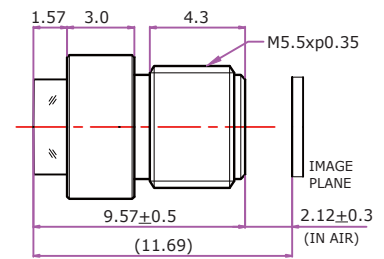

Specification

Model	L21261R-5.5
Lens	2.1MM / F2.6 W/IR
Dimension(mm)	Ø 5.5 x P0.35
NOTE:	Super wide angle 158.5°

UNIT:mm

Specification

Model	L21251R-M5.5-50
Lens	2.1MM / F2.5 W/IR
Dimension(mm)	CAP 4.9mm , Ø 5.5 x P0.35
NOTE:	Super wide angle 158.5°

UNIT:mm

Specification

Model	L21251R-M7
Lens	2.1MM / F2.5 W/IR
Dimension(mm)	CAP 9mm , Ø 7 x P0.5
NOTE:	Super wide angle 158.5°

UNIT:mm

Specification

Model	L21251R-M7-11
Lens	2.1MM / F2.5 W/IR
Dimension(mm)	CAP 11mm , Ø 7 x P0.5
NOTE:	Super wide angle 158.5°

UNIT:mm