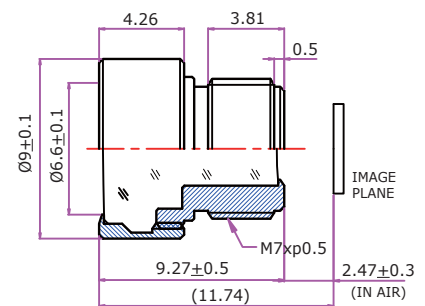

Specification

Model	L21261R-5.5
Lens	2.1MM / F2.6 W/IR
Dimension(mm)	Ø 5.5 x P0.35
NOTE:	Super wide angle 158.5°

UNIT:mm

Specification

Model	L21251R-M5.5-50
Lens	2.1MM / F2.5 W/IR
Dimension(mm)	CAP 4.9mm , Ø 5.5 x P0.35
NOTE:	Super wide angle 158.5°

UNIT:mm

Specification

Model	L21251R-M7
Lens	2.1MM / F2.5 W/IR
Dimension(mm)	CAP 9mm , Ø 7 x P0.5
NOTE:	Super wide angle 158.5°

UNIT:mm

Specification

Model	L21251R-M7-11
Lens	2.1MM / F2.5 W/IR
Dimension(mm)	CAP 11mm , Ø 7 x P0.5
NOTE:	Super wide angle 158.5°

UNIT:mm