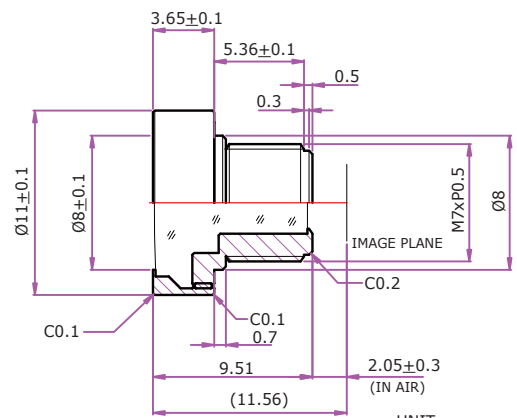

**Specification**

|               |                   |
|---------------|-------------------|
| Model         | L21261R-5.5       |
| Lens          | 2.1MM / F2.6 W/IR |
| Dimension(mm) | Ø 5.5 x P0.35     |
| NOTE:         | Super wide angle  |

UNIT:mm

**Specification**

|               |                           |
|---------------|---------------------------|
| Model         | L21251R-M5.5-50           |
| Lens          | 2.1MM / F2.5 W/IR         |
| Dimension(mm) | CAP 4.9mm , Ø 5.5 x P0.35 |
| NOTE:         | Super wide angle          |

UNIT:mm

**Specification**

|               |                      |
|---------------|----------------------|
| Model         | L21251R-M7           |
| Lens          | 2.1MM / F2.5 W/IR    |
| Dimension(mm) | CAP 9mm , Ø 7 x P0.5 |
| NOTE:         | Super wide angle     |

UNIT:mm

**Specification**

|               |                       |
|---------------|-----------------------|
| Model         | L21251R-M7-11         |
| Lens          | 2.1MM / F2.5 W/IR     |
| Dimension(mm) | CAP 11mm , Ø 7 x P0.5 |
| NOTE:         | Super wide angle      |