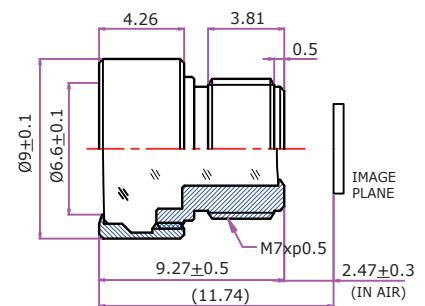

**Specification**

|               |                   |
|---------------|-------------------|
| Model         | L21261R-5.5       |
| Lens          | 2.1MM / F2.6 W/IR |
| Dimension(mm) | Ø 5.5 x P0.35     |
| NOTE:         | Super wide angle  |

UNIT:mm

**Specification**

|               |                           |
|---------------|---------------------------|
| Model         | L21251R-M5.5-50           |
| Lens          | 2.1MM / F2.5 W/IR         |
| Dimension(mm) | CAP 4.9mm , Ø 5.5 x P0.35 |
| NOTE:         | Super wide angle          |

UNIT:mm

**Specification**

|               |                      |
|---------------|----------------------|
| Model         | L21251R-M7           |
| Lens          | 2.1MM / F2.5 W/IR    |
| Dimension(mm) | CAP 9mm , Ø 7 x P0.5 |
| NOTE:         | Super wide angle     |

UNIT:mm

**Specification**

|               |                       |
|---------------|-----------------------|
| Model         | L21251R-M7-11         |
| Lens          | 2.1MM / F2.5 W/IR     |
| Dimension(mm) | CAP 11mm , Ø 7 x P0.5 |
| NOTE:         | Super wide angle      |