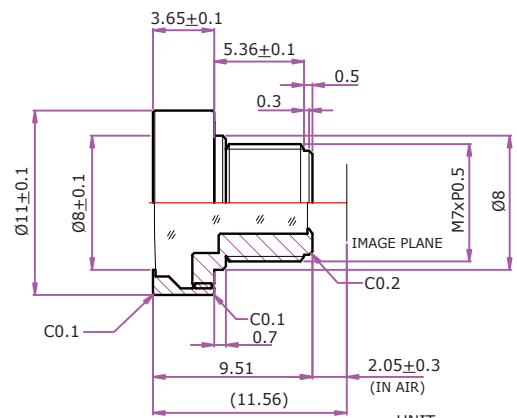

Specification

Model	L21261R-5.5
Lens	2.1MM / F2.6 W/IR
Dimension(mm)	Ø 5.5 x P0.35
NOTE:	Super wide angle 158.5°

UNIT:mm

Specification

Model	L21251R-M5.5-50
Lens	2.1MM / F2.5 W/IR
Dimension(mm)	CAP 4.9mm , Ø 5.5 x P0.35
NOTE:	Super wide angle 158.5°

UNIT:mm

Specification

Model	L21251R-M7
Lens	2.1MM / F2.5 W/IR
Dimension(mm)	CAP 9mm , Ø 7 x P0.5
NOTE:	Super wide angle 158.5°

UNIT:mm

Specification

Model	L21251R-M7-11
Lens	2.1MM / F2.5 W/IR
Dimension(mm)	CAP 11mm , Ø 7 x P0.5
NOTE:	Super wide angle 158.5°

UNIT:mm