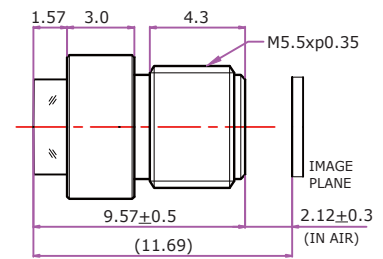

Specification

Model	L21261R-5.5
Lens	2.1MM / F2.6 W/IR
Dimension(mm)	Ø 5.5 x P0.35
NOTE:	Super wide angle 158.5°

UNIT:mm

Specification

Model	L21251R-M5.5-50
Lens	2.1MM / F2.5 W/IR
Dimension(mm)	CAP 4.9mm , Ø 5.5 x P0.35
NOTE:	Super wide angle 158.5°

UNIT:mm

Specification

Model	L21251R-M7
Lens	2.1MM / F2.5 W/IR
Dimension(mm)	CAP 9mm , Ø 7 x P0.5
NOTE:	Super wide angle 158.5°

UNIT:mm

Specification

Model	L21251R-M7-11
Lens	2.1MM / F2.5 W/IR
Dimension(mm)	CAP 11mm , Ø 7 x P0.5
NOTE:	Super wide angle 158.5°

UNIT:mm