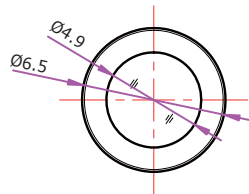

**Specification**

|               |                   |
|---------------|-------------------|
| Model         | L21261R-5.5       |
| Lens          | 2.1MM / F2.6 W/IR |
| Dimension(mm) | Ø 5.5 x P0.35     |
| NOTE:         | Super wide angle  |

UNIT:mm

**Specification**

|               |                           |
|---------------|---------------------------|
| Model         | L21251R-M5.5-50           |
| Lens          | 2.1MM / F2.5 W/IR         |
| Dimension(mm) | CAP 4.9mm , Ø 5.5 x P0.35 |
| NOTE:         | Super wide angle          |

UNIT:mm

**Specification**

|               |                      |
|---------------|----------------------|
| Model         | L21251R-M7           |
| Lens          | 2.1MM / F2.5 W/IR    |
| Dimension(mm) | CAP 9mm , Ø 7 x P0.5 |
| NOTE:         | Super wide angle     |

UNIT:mm

**Specification**

|               |                       |
|---------------|-----------------------|
| Model         | L21251R-M7-11         |
| Lens          | 2.1MM / F2.5 W/IR     |
| Dimension(mm) | CAP 11mm , Ø 7 x P0.5 |
| NOTE:         | Super wide angle      |