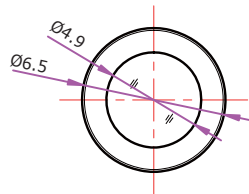

Specification

Model	L21261R-5.5
Lens	2.1MM / F2.6 W/IR
Dimension(mm)	Ø 5.5 x P0.35
NOTE:	Super wide angle 158.5°

UNIT:mm

Specification

Model	L21251R-M5.5-50
Lens	2.1MM / F2.5 W/IR
Dimension(mm)	CAP 4.9mm , Ø 5.5 x P0.35
NOTE:	Super wide angle 158.5°

UNIT:mm

Specification

Model	L21251R-M7
Lens	2.1MM / F2.5 W/IR
Dimension(mm)	CAP 9mm , Ø 7 x P0.5
NOTE:	Super wide angle 158.5°

UNIT:mm

Specification

Model	L21251R-M7-11
Lens	2.1MM / F2.5 W/IR
Dimension(mm)	CAP 11mm , Ø 7 x P0.5
NOTE:	Super wide angle 158.5°

UNIT:mm