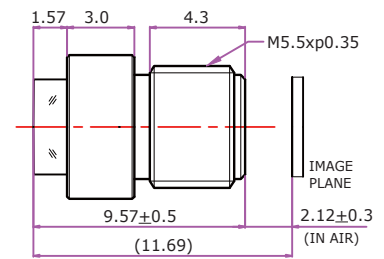

**Specification**

|               |                   |
|---------------|-------------------|
| Model         | L21261R-5.5       |
| Lens          | 2.1MM / F2.6 W/IR |
| Dimension(mm) | Ø 5.5 x P0.35     |
| NOTE:         | Super wide angle  |

UNIT:mm

**Specification**

|               |                           |
|---------------|---------------------------|
| Model         | L21251R-M5.5-50           |
| Lens          | 2.1MM / F2.5 W/IR         |
| Dimension(mm) | CAP 4.9mm , Ø 5.5 x P0.35 |
| NOTE:         | Super wide angle          |

UNIT:mm

**Specification**

|               |                      |
|---------------|----------------------|
| Model         | L21251R-M7           |
| Lens          | 2.1MM / F2.5 W/IR    |
| Dimension(mm) | CAP 9mm , Ø 7 x P0.5 |
| NOTE:         | Super wide angle     |

UNIT:mm

**Specification**

|               |                       |
|---------------|-----------------------|
| Model         | L21251R-M7-11         |
| Lens          | 2.1MM / F2.5 W/IR     |
| Dimension(mm) | CAP 11mm , Ø 7 x P0.5 |
| NOTE:         | Super wide angle      |