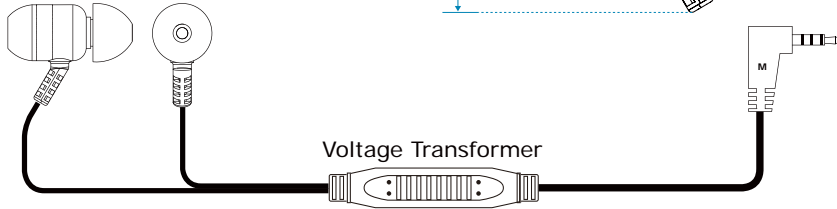

Feature

- CCIQ** ▶ Challenge CCD Image Quality
- Hi Resolution up to 400 TV Lines.
- Earphone Camera
- High Quality Picture.
- High Performance.
- Outstanding Quality!

Unit : mm (± 0.5)

Specification

| | | |
|----------------------------|--|---------|
| Model | MJ-P360 | MJ-P366 |
| case | Black | white |
| Video system | NTSC / PAL | |
| Number of effective pixels | 648 x 488(NTSC & PAL) | |
| Image sensor | 1/4" CCIQ II Color Camera | |
| Resolution(TV Lines) | 400 TV Lines | |
| S/N Ratio | more than 48dB | |
| Minimum illumination | 0.1 LUX / F1.2 | |
| Image Transfer Rate | 60 fps. | |
| Horizontal sync frequency | NTSC - 15.734kHz , PAL - 15.625kHz | |
| Vertical sync frequency | NTSC - 60Hz , PAL - 50Hz | |
| Camera consumption | 0.45 | |
| Video output | 1Vp-p , 75ohm composite | |
| Audio output | 20-16000Hz,S/N more than 58dB (Optional) | |
| Storage temperature | -30 to 60 Degree C | |
| Working temperature | -10 to 45 Degree C | |
| Built-in Lens | 3.9 mm/F3.9 | |
| Power source | DC 5 - 12 V(Standard) | |
| Power current | 50 mA | |

▲ MJ-P360

▲ MJ-P366

Earphone Camera

Ordering information

| MODEL | CONNECT | PITCHER |
|----------------|---------|---------|
| MQ-P360 | | |
| JO-P360 | | |
| MJ-P360 | | |
| MQ-P360 | | |

NOTE :

- G** : GND **P** : DC POWER
- A** : AUDIO **V** : VIDEO

Optional accessories

AF-225

MS-9104

Other Information

MP-469E
Mobile Digital Video Recorder
MINI Mobile Digital Video Recorder
SD/MMC. Card Slot (support up to 4GB SDHC)
MPEG 4 REC Video & Snapshot JPG Image