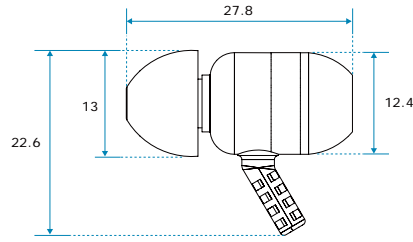

Feature

- CCIQ** ▶ Challenge CCD Image Quality
- Hi Resolution up to 400 TV Lines.
- Earphone Camera
- High Quality Picture.
- High Performance.
- Outstanding Quality!

Unit : mm (± 0.5)

Specification

| | | |
|----------------------------|--|---------|
| Model | MJ-P360 | MJ-P366 |
| case | Black | white |
| Video system | NTSC / PAL | |
| Number of effective pixels | 648 x 488(NTSC & PAL) | |
| Image sensor | 1/4" CCIQ II Color Camera | |
| Resolution(TV Lines) | 400 TV Lines | |
| S/N Ratio | more than 48dB | |
| Minimum illumination | 0.1 LUX / F1.2 | |
| Image Transfer Rate | 60 field/sec (NTSC) , 50 field/sec (PAL) | |
| Horizontal sync frequency | NTSC - 15.734kHz , PAL - 15.625kHz | |
| Vertical sync frequency | NTSC - 60Hz , PAL - 50Hz | |
| Camera consumption | 0.45 | |
| Video output | 1Vp-p , 75ohm composite | |
| Audio output | 20-16000Hz,S/N more than 58dB (Optional) | |
| Storage temperature | -30 to 60 Degree C | |
| Working temperature | -10 to 45 Degree C | |
| Built-in Lens | 3.9 mm/F3.9 | |
| Power source | DC 5 - 12 V(Standard) | |
| Power current | 50 mA | |

▲ MJ-P360

▲ MJ-P366

Earphone Camera

Ordering information

| MODEL | CONNECT | PITCHER |
|----------------|---------|---------|
| MQ-P360 | | |
| JO-P360 | | |
| MJ-P360 | | |
| MQ-P360 | | |

NOTE :
G : GND **P** : DC POWER
A : AUDIO **V** : VIDEO