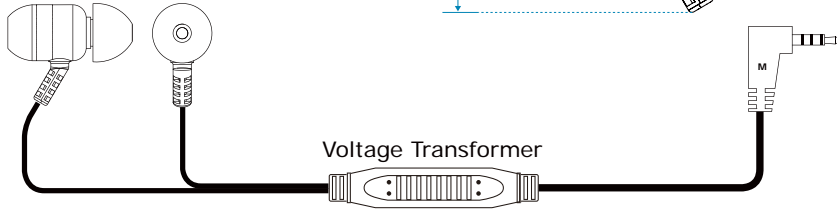

Feature

- CCIQ** ▶ Challenge CCD Image Quality
- Hi Resolution up to 400 TV Lines.
- Earphone Camera
- High Quality Picture.
- High Performance.
- Outstanding Quality!

Unit : mm (± 0.5)

Specification

| | | |
|----------------------------|--|---------|
| Model | MJ-P360 | MJ-P366 |
| case | Black | white |
| Video system | NTSC / PAL | |
| Number of effective pixels | 648 x 488(NTSC & PAL) | |
| Image sensor | 1/4" CCIQ II Color Camera | |
| Resolution(TV Lines) | 400 TV Lines | |
| S/N Ratio | more than 48dB | |
| Minimum illumination | 0.1 LUX / F1.2 | |
| Image Transfer Rate | 60 field/sec (NTSC) , 50 field/sec (PAL) | |
| Horizontal sync frequency | NTSC - 15.734kHz , PAL - 15.625kHz | |
| Vertical sync frequency | NTSC - 60Hz , PAL - 50Hz | |
| Camera consumption | 0.45 | |
| Video output | 1Vp-p , 75ohm composite | |
| Audio output | 20-16000Hz,S/N more than 58dB (Optional) | |
| Storage temperature | -30 to 60 Degree C | |
| Working temperature | -10 to 45 Degree C | |
| Built-in Lens | 3.9 mm/F3.9 | |
| Power source | DC 5 - 12 V(Standard) | |
| Power current | 50 mA | |

▲ MJ-P360

▲ MJ-P366

Earphone Camera

Ordering information

| MODEL | CONNECT | PITCHER |
|----------------|---------|---------|
| MQ-P360 | | |
| JO-P360 | | |
| MJ-P360 | | |
| MQ-P360 | | |

NOTE :
G : GND **P** : DC POWER
A : AUDIO **V** : VIDEO

Optional accessories

AF-225

MS-9104

Other Information

MP-469E
 Mobile Digital Video Recorder
 MINI Mobile Digital Video Recorder
 SD/MMC, Card Slot (support up to 4GB SDHC)
 MPEG 4 REC Video & Snapshot JPG Image