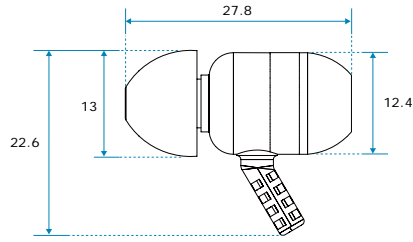

Feature

- CCIQ** ▶ Challenge CCD Image Quality
- Hi Resolution up to 400 TV Lines.
- Earphone Camera
- High Quality Picture.
- High Performance.
- Outstanding Quality!

Unit : mm (± 0.5)

Specification

| | | |
|----------------------------|--|---------|
| Model | MJ-P360 | MJ-P366 |
| case | Black | white |
| Video system | NTSC / PAL | |
| Number of effective pixels | 648 x 488(NTSC & PAL) | |
| Image sensor | 1/4" CCIQ II Color Camera | |
| Resolution(TV Lines) | 400 TV Lines | |
| S/N Ratio | more than 48dB | |
| Minimum illumination | 0.1 LUX / F1.2 | |
| Image Transfer Rate | 60 fps. | |
| Horizontal sync frequency | NTSC - 15.734kHz , PAL - 15.625kHz | |
| Vertical sync frequency | NTSC - 60Hz , PAL - 50Hz | |
| Camera consumption | 0.45 | |
| Video output | 1Vp-p , 75ohm composite | |
| Audio output | 20-16000Hz,S/N more than 58dB (Optional) | |
| Storage temperature | -30 to 60 Degree C | |
| Working temperature | -10 to 45 Degree C | |
| Built-in Lens | 3.9 mm/F3.9 | |
| Power source | DC 5 - 12 V(Standard) | |
| Power current | 50 mA | |

▲ MJ-P360

▲ MJ-P366

Earphone Camera

Ordering information

| MODEL | CONNECT | PITCHER |
|----------------|---------|---------|
| MQ-P360 | | |
| JO-P360 | | |
| MJ-P360 | | |
| MQ-P360 | | |

NOTE :

- G** : GND **P** : DC POWER
- A** : AUDIO **V** : VIDEO