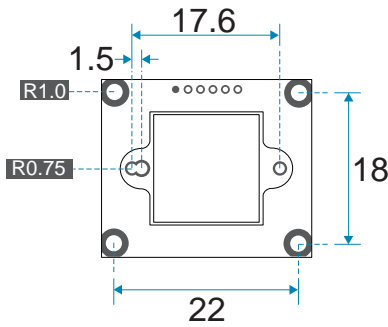

Board

MO-B6626G

Unit : mm (± 0.5)

Feature

- CCIQ II** ▶ Challenge CCD Image Quality
- Hi Resolution up to 400 TV Lines.
- Compact size.
- Ultra-lightweight!
- Backlight compensation.
- High Quality Picture.
- High Performance.
- Outstanding Quality!
- Day & Night Lens

Specification

Model	MO-B6626G
Video system	NTSC / PAL
Number of effective pixels	720H x 576V(PAL), 720H x 480V(NTSC)
Image sensor	1/4" CCIQ II Color Camera
Resolution(TV Lines)	420 TV Lines
S/N Ratio	more than 82dB
Minimum illumination	0.5Lux / F1.2
Electronic shutter	60 field/sec (NTSC) , 50 field/sec (PAL)
Horizontal sync frequency	NTSC(EIA) -15.734kHz , PAL(CCIR) - 15.625kHz
Vertical sync frequency	NTSC(EIA) - 60Hz , PAL(CCIR) - 50Hz
Camera consumption	0.45
Video output	1Vp-p , 75ohm composite
Responsivity	11.5 V/lux-sec (550nm)
Storage temperature	-30 to 60 Degree C
Working temperature	-10 to 45 Degree C
Built-in Lens	3.7mm / 2.0(G-type)
Power source	DC 5~12 V(Standard)
Power current	100 mA-Max(DC 12V)
Dimension (mm)	22 x 26 (mm)