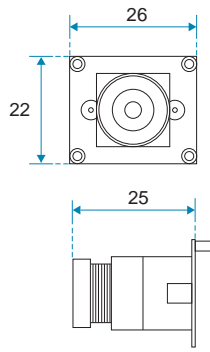

Board

MO-B6626G

Unit : mm (± 0.5)

Feature

- CCIQ II** ▶ Challenge CCD Image Quality
- Hi Resolution up to 400 TV Lines.
- Compact size.
- Ultra-lightweight!
- Backlight compensation.
- High Quality Picture.
- High Performance.
- Outstanding Quality!
- Day & Night Lens

Specification

Model	MO-B6626G
Video system	NTSC / PAL
Number of effective pixels	720H x 576V(PAL), 720H x 480V(NTSC)
Image sensor	1/4" CCIQ II Color Camera
Resolution(TV Lines)	420 TV Lines
S/N Ratio	more than 82dB
Minimum illumination	0.5Lux / F1.2
Electronic shutter	60 field/sec (NTSC) , 50 field/sec (PAL)
Horizontal sync frequency	NTSC(EIA) -15.734kHz , PAL(CCIR) - 15.625kHz
Vertical sync frequency	NTSC(EIA) - 60Hz , PAL(CCIR) - 50Hz
Camera consumption	0.45
Video output	1Vp-p , 75ohm composite
Responsivity	11.5 V/lux-sec (550nm)
Storage temperature	-30 to 60 Degree C
Working temperature	-10 to 45 Degree C
Built-in Lens	3.7mm / 2.0(G-type)
Power source	DC 5~12 V(Standard)
Power current	100 mA-Max(DC 12V)
Dimension (mm)	22 x 26 (mm)