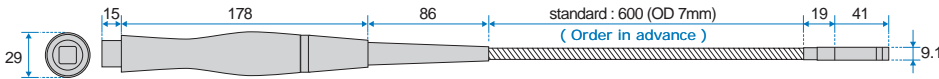

**Feature**

- Automatic Image Control
- Backlight Compensation.
- High Quality Picture.
- High Performance.
- Outstanding Quality!
- Focal Distance 5cm
- With LED Light

unit : mm (±0.5)

**Specification**

Model	MO-L3509
Video system	NTSC / PAL
Number of effective pixels	648 x 488
Image sensor	1/4" Color CCIQ II Camera
Resolution(TV Lines)	400 TV Lines
S/N Ratio	more than 50dB
Minimum illumination	0.1 LUX / F1.2
Electronic shutter	60 fps
Horizontal sync frequency	NTSC(EIA) - 15.734kHz , PAL(CCIR) - 15.625kHz
Vertical sync frequency	NTSC(EIA) - 60Hz , PAL(CCIR) - 50Hz
Camera consumption	0.45
Video output	1Vp-p , 75ohm composite
Built - in Lens	3.1 mm / F2.0
Storage temperature	-30 to 60 Degree C
Working temperature	-10 to 45 Degree C
Power source	DC 5 - 12 V
Power current	120 mA
Dimension (mm)	Ø 9.1 x 41 (mm)