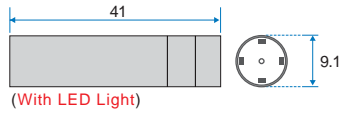

**Feature**

- Automatic Image Control
- Backlight Compensation.
- High Quality Picture.
- High Performance.
- Outstanding Quality!
- Focal Distance 5cm
- With LED Light

unit : mm (±0.5)

**Specification**

Model	MO-L3509
Video system	NTSC / PAL
Number of effective pixels	648 x 488
Image sensor	1/4" Color CCIQ II Camera
Resolution(TV Lines)	400 TV Lines
S/N Ratio	more than 50dB
Minimum illumination	0.1 LUX / F1.2
Electronic shutter	60 fps
Horizontal sync frequency	NTSC(EIA) - 15.734kHz , PAL(CCIR) - 15.625kHz
Vertical sync frequency	NTSC(EIA) - 60Hz , PAL(CCIR) - 50Hz
Camera consumption	0.45
Video output	1Vp-p , 75ohm composite
Built - in Lens	3.1 mm / F2.0
Storage temperature	-30 to 60 Degree C
Working temperature	-10 to 45 Degree C
Power source	DC 5 - 12 V
Power current	120 mA
Dimension (mm)	Ø 9.1 x 41 (mm)