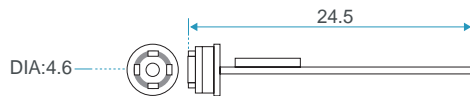

BOARD TYPE MODULE

TUBE TYPE MODULE

unit : mm (±0.5)

Feature

- Ø 5.5mm Only
- With LED light
- Compact size.
- Backlight compensation.
- High Quality Picture.
- High Performance.
- Outstanding Quality!
- Default focus 2~7 cm

Specification

Model	MO-B1204
Video system	NTSC & PAL
Number of effective pixels	640x 480 (NTSC & PAL)
Image sensor	1/12" Color CMOS CAMERA Module
Resolution(TV Lines)	400 TV Lines
S/N Ratio	more than 36dB
Minimum illumination	LED ON 0 Lux LED OFF 5 Lux F2.8
Electronic shutte	1/60~1/62500 SEC
Horizontal syncfrequency	NTSC -15.734kHz , PAL-15.625KHz
Vertical sync frequency	NTSC - 60Hz , PAL-50Hz
Camera consumption	0.45
Video output	1Vp-p , 75ohm composite
Built - in Lens	1.2mm / F2.8
Storage temperature	-30 to 60 Degree C
Working temperature	-10 to 45 Degree C
Power source	DC 3 ~ 5V , LED light ; DC 3.6V
Power current	100 mA
Dimension (mm)	Ø 4.6 x 24.5(mm)