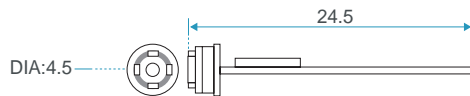

BOARD TYPE MODULE

TUBE TYPE MODULE

unit : mm (±0.5)

Feature

- Ø 5.5mm Only
- With LED light
- Compact size.
- Backlight compensation.
- High Quality Picture.
- High Performance.
- Outstanding Quality!
- Default focus 2~7 cm

Specification

Model	MO-B1204
Video system	NTSC & PAL
Number of effective pixels	640x 480 (NTSC & PAL)
Image sensor	1/12" Color CMOS CAMERA Module
Resolution(TV Lines)	400 TV Lines
S/N Ratio	more than 36dB
Minimum illumination	LED ON 0 Lux LED OFF 5 Lux F2.8
Electronic shutte	1/60~1/62500 SEC
Horizontal syncfrequency	NTSC -15.734kHz , PAL-15.625KHz
Vertical sync frequency	NTSC - 60Hz , PAL-50Hz
Camera consumption	0.45
Video output	1Vp-p , 75ohm composite
Built - in Lens	1.2mm / F2.8
Storage temperature	-30 to 60 Degree C
Working temperature	-10 to 45 Degree C
Power source	DC 3 ~ 5V , LED light ; DC 3.6V
Power current	100 mA
Dimension (mm)	Ø 4.5 x 24.5(mm)