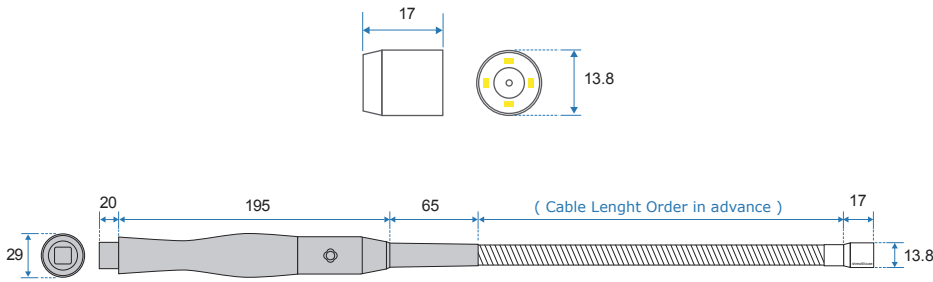

## Feature

- Focus adjustable (Electronic MF)
- LED Light intensity Adjustable
- Hi Resolution up to 400 TV Lines.
- High Performance.
- Flexible Snake Camera
- LED Light x 4

Unit : mm (± 0.5)

## Specification

Model	MO-V3575V
Video system	NTSC / PAL
Number of effective pixels	648 x 480
Image sensor	1/4" CCIQ II Color Camera
Resolution(TV Lines)	400 TV Lines
S/N Ratio	more than 50dB
Minimum illumination	0.1 LUX / F1.2
Electronic shutter	60 fps.
Horizontal sync frequency	NTSC(EIA) -15.734kHz , PAL(CCIR) - 15.625kHz
Vertical sync frequency	NTSC(EIA) - 60Hz , PAL(CCIR) - 50Hz
Camera consumption	0.45
Video output	1Vp-p , 75ohm composite
Storage temperature	-30 to 60 Degree C
Working temperature	-10 to 45 Degree C
Built-in Lens	3.3 mm / F2.8 (Focus adjustable - Electronic MF)
Power source	DC 6~12 V
Power current	120 mA
Dimension (mm)	LENS:Ø 13.8 (mm) Handle: 280 (mm)