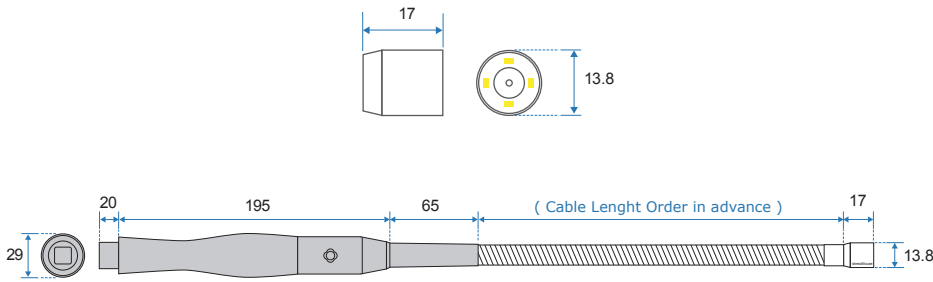

## Feature

- Focus adjustable (Electronic MF)
- LED Light intensity Adjustable
- Hi Resolution up to 400 TV Lines.
- High Performance.
- Flexible Snake Camera
- LED Light x 4

Unit : mm (± 0.5)

## Specification

Model	MO-V3575V
Video system	NTSC / PAL
Number of effective pixels	648 x 480
Image sensor	1/4" CCIQ II Color Camera
Resolution(TV Lines)	400 TV Lines
S/N Ratio	more than 50dB
Minimum illumination	0.1 LUX / F1.2
Electronic shutter	60 field/sec (NTSC) , 50 field/sec (PAL)
Horizontal sync frequency	NTSC(EIA) - 15.734kHz , PAL(CCIR) - 15.625kHz
Vertical sync frequency	NTSC(EIA) - 60Hz , PAL(CCIR) - 50Hz
Camera consumption	0.45
Video output	1Vp-p , 75ohm composite
Storage temperature	-30 to 60 Degree C
Working temperature	-10 to 45 Degree C
Built-in Lens	3.3 mm / F2.8 (Focus adjustable - Electronic MF)
Power source	DC 6~12 V
Power current	120 mA
Dimension (mm)	LENS:Ø 13.8 (mm) Handle: 280 (mm)