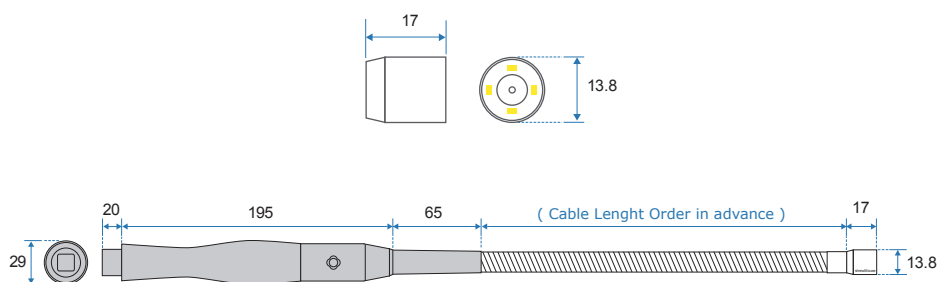

Feature

- Focus adjustable (Electronic MF)
- LED Light intensity Adjustable
- Hi Resolution up to 400 TV Lines.
- High Performance.
- Flexible Snake Camera
- LED Light x 4

Unit : mm (± 0.5)

Specification

Model	MO-V3575V
Video system	NTSC / PAL
Number of effective pixels	648 x 480
Image sensor	1/4" CCIQ II Color Camera
Resolution(TV Lines)	400 TV Lines
S/N Ratio	more than 50dB
Minimum illumination	0.1 LUX / F1.2
Electronic shutter	60 field/sec (NTSC) , 50 field/sec (PAL)
Horizontal sync frequency	NTSC(EIA) - 15.734kHz , PAL(CCIR) - 15.625kHz
Vertical sync frequency	NTSC(EIA) - 60Hz , PAL(CCIR) - 50Hz
Camera consumption	0.45
Video output	1Vp-p , 75ohm composite
Storage temperature	-30 to 60 Degree C
Working temperature	-10 to 45 Degree C
Built-in Lens	3.3 mm / F2.8 (Focus adjustable - Electronic MF)
Power source	DC 6~12 V
Power current	120 mA
Dimension (mm)	LENS:Ø 13.8 (mm) Handle: 280 (mm)