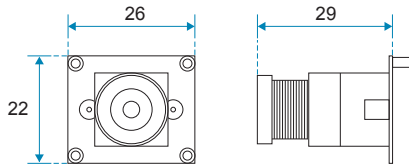

Board

MO-B3526G

MO-B3526P-4F

Unit : mm (± 0.5)

Feature

- CCIQ II** ▶ Challenge CCD Image Quality
- Hi Resolution up to 400 TV Lines.
- Compact size.
- Ultra-lightweight!
- Backlight compensation.
- High Quality Picture.
- High Performance.
- Outstanding Quality!
- Day & Night Lens

Specification

Model	MO-B3526G	MO-B3526-4F
Video system	NTSC / PAL	
Number of effective pixels	648 x 488	
Image sensor	1/4" CCIQ II Color Camera	
Resolution(TV Lines)	400 TV Lines	
S/N Ratio	more than 50dB	
Minimum illumination	0.1 LUX / F1.2	
Electronic shutter	60 field/sec (NTSC) , 50 field/sec (PAL)	
Horizontal sync frequency	NTSC(EIA) -15.734kHz , PAL(CCIR) - 15.625kHz	
Vertical sync frequency	NTSC(EIA) - 60Hz , PAL(CCIR) - 50Hz	
Camera consumption	0.45	
Video output	1Vp-p , 75ohm composite	
Storage temperature	-30 to 60 Degree C	
Working temperature	-10 to 45 Degree C	
Built-in Lens	3.7 mm/F2.0	4.3 mm/F2.0
Power source	DC 5~12 V(Standard)	
Power current	50 mA	
Dimension (mm)	22 x 26 (mm)	