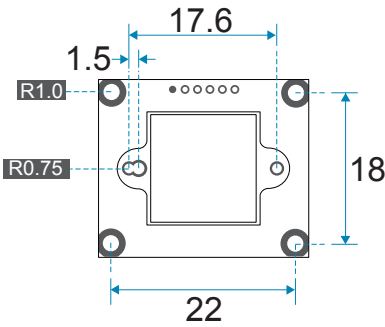

**Board**

**MO-B3526G**

**MO-B3526P-4F**

Unit : mm (± 0.5)

**Feature**

- CCIQ II** ▶ Challenge CCD Image Quality
- Hi Resolution up to 400 TV Lines.
- Compact size.
- Ultra-lightweight!
- Backlight compensation.
- High Quality Picture.
- High Performance.
- Outstanding Quality!
- Day & Night Lens

**Specification**

Model	MO-B3526G	MO-B3526-4F
Video system	NTSC / PAL	
Number of effective pixels	648 x 488	
Image sensor	1/4" CCIQ II Color Camera	
Resolution(TV Lines)	400 TV Lines	
S/N Ratio	more than 50dB	
Minimum illumination	0.1 LUX / F1.2	
Electronic shutter	60 fps.	
Horizontal sync frequency	NTSC(EIA) -15.734kHz , PAL(CCIR) - 15.625kHz	
Vertical sync frequency	NTSC(EIA) - 60Hz , PAL(CCIR) - 50Hz	
Camera consumption	0.45	
Video output	1Vp-p , 75ohm composite	
Storage temperature	-30 to 60 Degree C	
Working temperature	-10 to 45 Degree C	
Built-in Lens	3.7 mm/F2.0	4.3 mm/F2.0
Power source	DC 5~12 V(Standard)	
Power current	50 mA	
Dimension (mm)	22 x 26 (mm)	