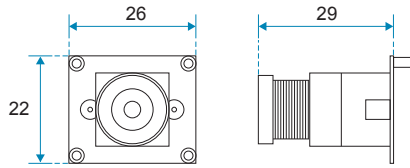

**Board**

**MO-B3526G**

**MO-B3526P-4F**

Unit : mm (± 0.5)

**Feature**

- CCIQ II** ▶ Challenge CCD Image Quality
- Hi Resolution up to 400 TV Lines.
- Compact size.
- Ultra-lightweight!
- Backlight compensation.
- High Quality Picture.
- High Performance.
- Outstanding Quality!
- Day & Night Lens

**Specification**

Model	MO-B3526G	MO-B3526-4F
Video system	NTSC / PAL	
Number of effective pixels	648 x 488	
Image sensor	1/4" CCIQ II Color Camera	
Resolution(TV Lines)	400 TV Lines	
S/N Ratio	more than 50dB	
Minimum illumination	0.1 LUX / F1.2	
Electronic shutter	60 fps.	
Horizontal sync frequency	NTSC(EIA) -15.734kHz , PAL(CCIR) - 15.625kHz	
Vertical sync frequency	NTSC(EIA) - 60Hz , PAL(CCIR) - 50Hz	
Camera consumption	0.45	
Video output	1Vp-p , 75ohm composite	
Storage temperature	-30 to 60 Degree C	
Working temperature	-10 to 45 Degree C	
Built-in Lens	3.7 mm/F2.0	4.3 mm/F2.0
Power source	DC 5~12 V(Standard)	
Power current	50 mA	
Dimension (mm)	22 x 26 (mm)	