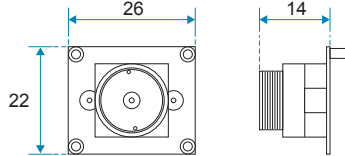

**Board**

**MO-B3526G**

**MO-B3526P-4F**

Unit : mm (± 0.5)

**Feature**

- CCIQ II** ▶ Challenge CCD Image Quality
- Hi Resolution up to 400 TV Lines.
- Compact size.
- Ultra-lightweight!
- Backlight compensation.
- High Quality Picture.
- High Performance.
- Outstanding Quality!
- Day & Night Lens

**Specification**

Model	MO-B3526G	MO-B3526-4F
Video system	NTSC / PAL	
Number of effective pixels	648 x 488	
Image sensor	1/4" CCIQ II Color Camera	
Resolution(TV Lines)	400 TV Lines	
S/N Ratio	more than 50dB	
Minimum illumination	0.1 LUX / F1.2	
Electronic shutter	60 fps.	
Horizontal sync frequency	NTSC(EIA) -15.734kHz , PAL(CCIR) - 15.625kHz	
Vertical sync frequency	NTSC(EIA) - 60Hz , PAL(CCIR) - 50Hz	
Camera consumption	0.45	
Video output	1Vp-p , 75ohm composite	
Storage temperature	-30 to 60 Degree C	
Working temperature	-10 to 45 Degree C	
Built-in Lens	3.7 mm/F2.0	4.3 mm/F2.0
Power source	DC 5~12 V(Standard)	
Power current	50 mA	
Dimension (mm)	22 x 26 (mm)	