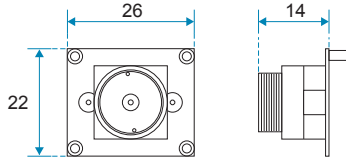

Board

MO-B3526G

MO-B3526P-4F

Unit : mm (± 0.5)

Feature

- CCIQ II** ▶ Challenge CCD Image Quality
- Hi Resolution up to 400 TV Lines.
- Compact size.
- Ultra-lightweight!
- Backlight compensation.
- High Quality Picture.
- High Performance.
- Outstanding Quality!
- Day & Night Lens

Specification

Model	MO-B3526G	MO-B3526-4F
Video system	NTSC / PAL	
Number of effective pixels	648 x 488	
Image sensor	1/4" CCIQ II Color Camera	
Resolution(TV Lines)	400 TV Lines	
S/N Ratio	more than 50dB	
Minimum illumination	0.1 LUX / F1.2	
Electronic shutter	60 field/sec (NTSC) , 50 field/sec (PAL)	
Horizontal sync frequency	NTSC(EIA) -15.734kHz , PAL(CCIR) - 15.625kHz	
Vertical sync frequency	NTSC(EIA) - 60Hz , PAL(CCIR) - 50Hz	
Camera consumption	0.45	
Video output	1Vp-p , 75ohm composite	
Storage temperature	-30 to 60 Degree C	
Working temperature	-10 to 45 Degree C	
Built-in Lens	3.7 mm/F2.0	4.3 mm/F2.0
Power source	DC 5~12 V(Standard)	
Power current	50 mA	
Dimension (mm)	22 x 26 (mm)	