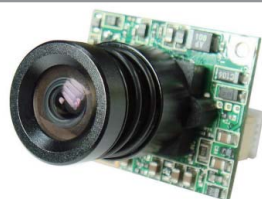

Board

MO-B3526G

MO-B3526P-4F

Unit : mm (± 0.5)

Feature

- CCIQ II** ▶ Challenge CCD Image Quality
- Hi Resolution up to 400 TV Lines.
- Compact size.
- Ultra-lightweight!
- Backlight compensation.
- High Quality Picture.
- High Performance.
- Outstanding Quality!
- Day & Night Lens

MO-B3526G

MO-B3526-4F

MO-B3526-2G

Ordering Information

MODEL	LENS	MIC.	TYPE	MODEL	LENS	MIC.	TYPE
MO-B3526-3C	3.7mm / F2.0	x	CONE	MO-B3526YA-3C	3.7mm / F2.0 Day & Night Lens	External	CONE
MO-B3526-4C	4.3mm / F2.0	x	CONE	MO-B3526YA-4C	4.3mm / F2.0 Day & Night Lens	External	CONE
MO-B3526-3F	3.7mm / F2.0	x	FLAT	MO-B3526YA-3F	3.7mm / F2.0 Day & Night Lens	External	FLAT
MO-B3526-4F	4.3mm / F2.0	x	FLAT	MO-B3526YA-4F	4.3mm / F2.0 Day & Night Lens	External	FLAT
MO-B3526-3T	3.1mm / F3.4	x	SLIM	MO-B3526YA-3T	3.1mm / F3.4 Day & Night Lens	External	SLIM
MO-B3526-4T	3.9mm / F3.9	x	SLIM	MO-B3526YA-4T	3.9mm / F3.9 Day & Night Lens	External	SLIM
MO-B3526G	3.6mm / F2.0	x	G-TYPE	MO-B3526GYA	3.6mm / F2.0 Day & Night Lens	External	G-TYPE
MO-B3526-2G	2.1mm / F2.5	x	G-TYPE	MO-B3526YA-2G	2.1mm / F2.5 Day & Night Lens	External	G-TYPE

MO-B3526GYA **A** : External Mic. MO-B3526GYA **Y** : Day & Night Lens

MO-B3526-2G LENS : 2.1mm/ F2.5(Super Wide-Angle 158°)

Other information

N-1426G

1/4" Color CCD Camera

MO-N3531

1/4" Color CCIQ II Hidden Camera