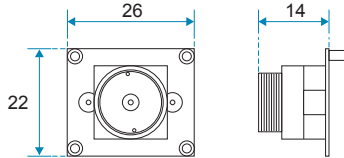

Board

MO-B3526G

MO-B3526P-4F

Unit : mm (± 0.5)

Feature

- CCIQ II** ▶ Challenge CCD Image Quality
- Hi Resolution up to 400 TV Lines.
- Compact size.
- Ultra-lightweight!
- Backlight compensation.
- High Quality Picture.
- High Performance.
- Outstanding Quality!
- Day & Night Lens

Specification

Model	MO-B3526G	MO-B3526-4F
Video system	NTSC / PAL	
Number of effective pixels	648 x 488	
Image sensor	1/4" CCIQ II Color Camera	
Resolution(TV Lines)	400 TV Lines	
S/N Ratio	more than 50dB	
Minimum illumination	0.1 LUX / F1.2	
Electronic shutter	60 field/sec (NTSC) , 50 field/sec (PAL)	
Horizontal sync frequency	NTSC(EIA) -15.734kHz , PAL(CCIR) - 15.625kHz	
Vertical sync frequency	NTSC(EIA) - 60Hz , PAL(CCIR) - 50Hz	
Camera consumption	0.45	
Video output	1Vp-p , 75ohm composite	
Storage temperature	-30 to 60 Degree C	
Working temperature	-10 to 45 Degree C	
Built-in Lens	3.7 mm/F2.0	4.3 mm/F2.0
Power source	DC 5~12 V(Standard)	
Power current	50 mA	
Dimension (mm)	22 x 26 (mm)	