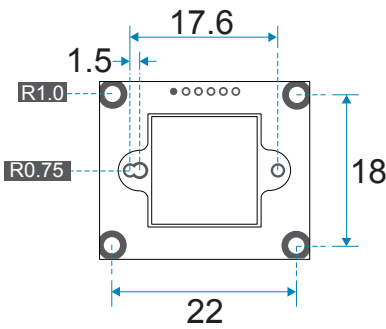

Board

MO-B3526G

MO-B3526P-4F

Unit : mm (± 0.5)

Feature

- CCIQ II** ▶ Challenge CCD Image Quality
- Hi Resolution up to 400 TV Lines.
- Compact size.
- Ultra-lightweight!
- Backlight compensation.
- High Quality Picture.
- High Performance.
- Outstanding Quality!
- Day & Night Lens

Specification

Model	MO-B3526G	MO-B3526-4F
Video system	NTSC / PAL	
Number of effective pixels	648 x 488	
Image sensor	1/4" CCIQ II Color Camera	
Resolution(TV Lines)	400 TV Lines	
S/N Ratio	more than 50dB	
Minimum illumination	0.1 LUX / F1.2	
Electronic shutter	60 field/sec (NTSC) , 50 field/sec (PAL)	
Horizontal sync frequency	NTSC(EIA) -15.734kHz , PAL(CCIR) - 15.625kHz	
Vertical sync frequency	NTSC(EIA) - 60Hz , PAL(CCIR) - 50Hz	
Camera consumption	0.45	
Video output	1Vp-p , 75ohm composite	
Storage temperature	-30 to 60 Degree C	
Working temperature	-10 to 45 Degree C	
Built-in Lens	3.7 mm/F2.0	4.3 mm/F2.0
Power source	DC 5~12 V(Standard)	
Power current	50 mA	
Dimension (mm)	22 x 26 (mm)	