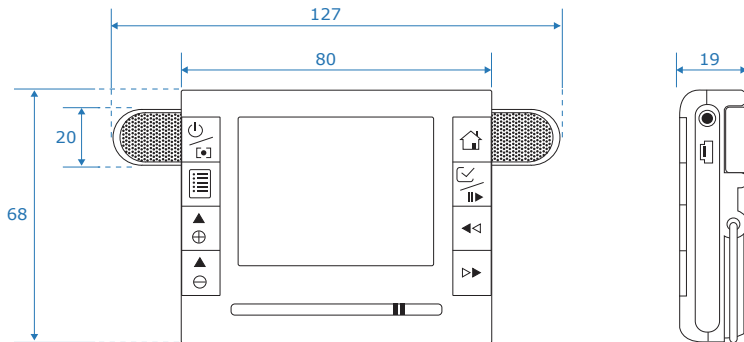

## Feature

- SDHC /SD card slot (support up to 32GB)
- Built-in flash memory 128 MB
- Snapshot
- Image 640 x 480(JPG)
- High Performance.
- Date and Time
- Competitive Price!

unit : mm (±0.5)

## Specification

Model	MP-455E
Display	2.5" LTPTS TFT LCD 508x240(230K)
External Memory	SDHC /SD card slot (support up to 32GB) , Built-in flash memory 128 MB
Interface	2 in 1 MiniUSB ( USB2.0 / Power in ) ; 4 in 1 earphone jack (Video out / earphone jack / external microphone / AV in)
Video out / Video in	TV OUT ( NTSC / PAL ) / AV IN ( NTSC / PAL )
Function	Snapshot(640 x 480-jpg ) Timebar Scheduled recording function ( 12 event ) Special Power save button (monitor sleep mode)
Extend interface	Extend DC power 9V out for camera and AV in
AV recorder resolution	640 x 480 (VGA) / max 30 fps
AV audio quality	2 modes : radio quality (16KHz) / CD quality (48KHz)
AV recorder quality	MPEG4 : best fine normal basic economy
Voice recorder	2 modes: radio quality (16KHz)/CD quality (48KHz)
Format support	JPEG ASF WAV MP3 WMA
Language support	12 languages: English, German, French, Spanish, Italian, Portuguese , Japanese, simple Chinese, tradition Chinese, Korean, Polish, Turkey
Battery	Rechargeable LI-ION battery(3.7 V /920mA , compatible with NP60 type battery)
Adapter	5V DC adapter (USB port) / USB cable
Weight(g)	95g ( with battery)
Size	18 x 68 x 81 ( L x W x H ) mm