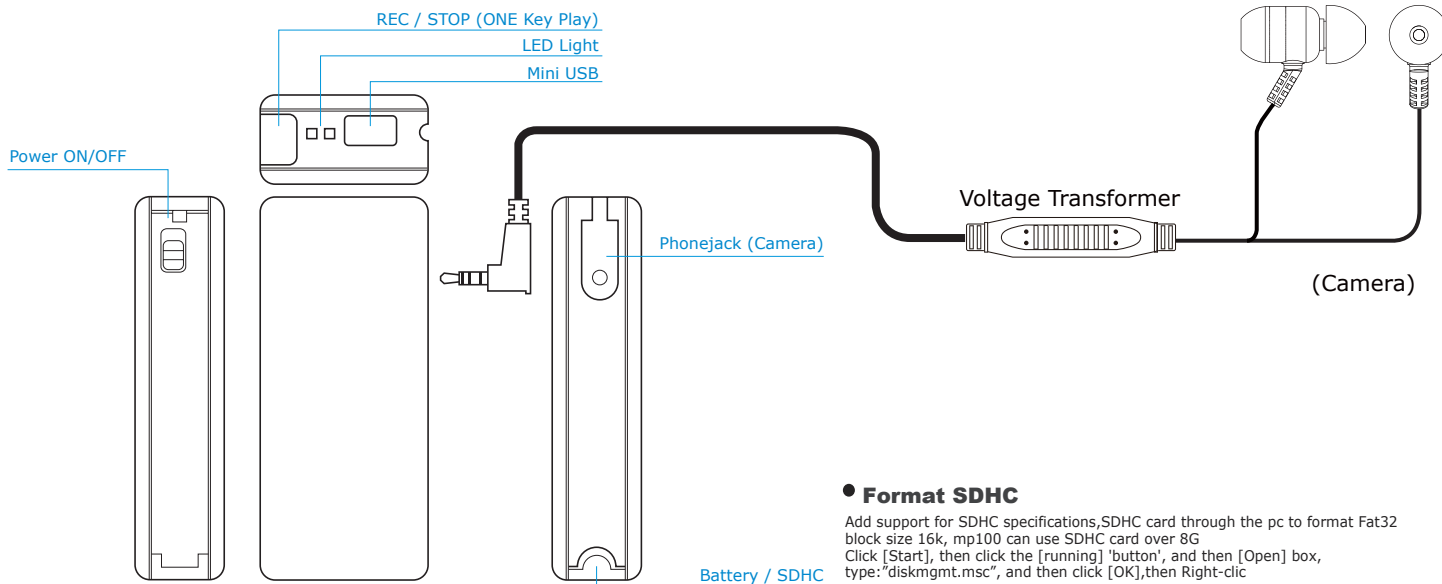

Specification

Model	MP-500
AV recorder resolution	640x480(VGA) / max 30 fps.
External Memory	SD Card memory slot (support up to 16 GB)
Compression	MPEG 4 ASF file
Video	Synchronized audio & video recording/ playback
Video Output	TV out /AV in (NTSC/PAL)
Function	AV In Mode , Rec Mode , Play Mode , PreviewOSD displaying icons , SD card Update , ISP Mode , Special circumstances
PC Interface	USB1.1
Dimension	32 x 68 mm

MP-500

● **Format SDHC**

Add support for SDHC specifications,SDHC card through the pc to format Fat32 block size 16k, mp100 can use SDHC card over 8G
Click [Start], then click the [running] 'button', and then [Open] box, type:"diskmgmt.msc", and then click [OK],then Right-click