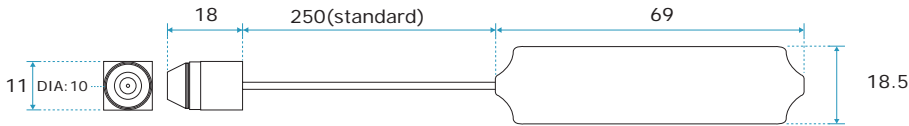

N-1871

OSD Control Stick

Unit : mm (± 0.5)

Feature

- Hi Resolution up to 520 TV Lines.
- Ultra-Lightweight !
- Backlight compensation.
- OSD Function
- High Performance.
- Superior Quality !
- EXVIEW CCD !

Specification

|                            |  |
|----------------------------|--|
| Model                      | N-1871-3C  |
| Video system               | 1/4" CCD H.RES SNAKE CAMERA                            |
| Number of effective pixels | NTSC & PAL   |
| Image sensor               | 768 x 494(NTSC) & 752 X 582(PAL)                       |
| Resolution(TV Lines)       | 520 TV Lines   |
| S/N Ratio                  | more than 48dB   |
| Minimum illumination       | 0.2 LUX / F1.2   |
| Shutter Speed              | 1/50-1/100,000 Sec.                                    |
| Horizontal sync frequency  | NTSC - 15.734kHz, PAL-15.625kHz                        |
| Vertical sync frequency    | NTSC - 60Hz, PAL-50Hz                                  |
| Camera consumption         | 0.45   |
| Video output               | 1Vp-p, 75ohm composite                                 |
| Built in - Lens            | 3.7mm/F2.0   |
| Storage temperature        | -30 to 60 Degree C                                     |
| Working temperature        | -10 to 45 Degree C                                     |
| Power source               | DC 5 ~ 12 V(Standard)                                  |
| Power current              | DC 12V (80 mA-MAX)                                     |
| Dimension (mm)             | LENS: 11 x 11 x 18 (mm), Main board 18.5 x 69 x 8 (mm) |

N-1871-3C

OSD Control Stick

Ordering Information

1/4" COLOR EXVIEW CCD SNAKE OSD CAMERA

N-1871-3C + OSD Control Stick = N-1871E-3C

OSD Function : Camera ID, Image Privacy area, Motion detection, BLC, White BAL, Shutter Speed, AGC, Negative Image, RGB, Adjust, H Mirror, Gamma ....