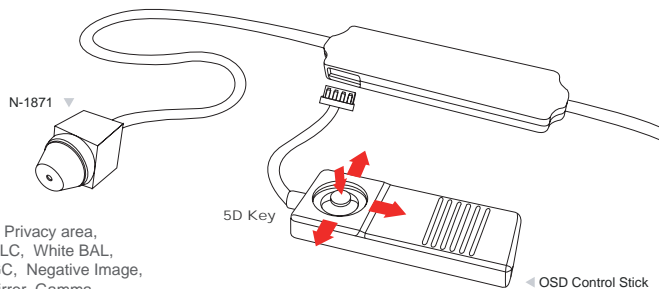

N-1871

OSD Control Stick

Unit : mm (± 0.5)

Feature

- Hi Resolution up to 520 TV Lines.
- Ultra-Lightweight !
- Backlight compensation.
- OSD Function
- High Performance.
- Superior Quality !
- EXVIEW CCD !

N-1871-3C

OSD Control Stick

Ordering Information

1/4" COLOR EXVIEW CCD SNAKE OSD CAMERA

N-1871-3C + OSD Control Stick = N-1871E-3C

OSD Function : Camera ID, Image Privacy area, Motion detection, BLC, White BAL, Shutter Speed, AGC, Negative Image, RGB, Adjust, H Mirror, Gamma ....

Other information

N-1485E-3C

1/4" COLOR CCD SNAKE OSD CAMERA

| MODEL       | RESOLUTION   | LENS         | TYPE | MIC.     |
|-------------|--------------|--------------|------|----------|
| N-1871EA-3C | 520 TV Lines | 3.7mm / F2.0 | CONE | External |
| N-1471EA-3C | 380 TV Lines | 3.7mm / F2.0 | CONE | External |
| N-6871EA-3C | 520 TV Lines | 3.7mm / F2.0 | CONE | External |