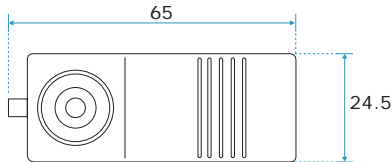

N-1871

OSD Control Stick

Unit : mm (± 0.5)

Feature

- Hi Resolution up to 520 TV Lines.
- Ultra-Lightweight !
- Backlight compensation.
- OSD Function
- High Performance.
- Superior Quality !
- EXVIEW CCD !

Specification

|                            |  |
|----------------------------|--|
| Model                      | N-1871-3C  |
| Video system               | 1/4" CCD H.RES SNAKE CAMERA                            |
| Number of effective pixels | NTSC & PAL   |
| Image sensor               | 768 x 494(NTSC) & 752 X 582(PAL)                       |
| Resolution(TV Lines)       | 520 TV Lines   |
| S/N Ratio                  | more than 48dB   |
| Minimum illumination       | 0.2 LUX / F1.2   |
| Shutter Speed              | 1/50-1/100,000 Sec.                                    |
| Horizontal sync frequency  | NTSC - 15.734kHz, PAL-15.625kHz                        |
| Vertical sync frequency    | NTSC - 60Hz, PAL-50Hz                                  |
| Camera consumption         | 0.45   |
| Video output               | 1Vp-p, 75ohm composite                                 |
| Built in - Lens            | 3.7mm/F2.0   |
| Storage temperature        | -30 to 60 Degree C                                     |
| Working temperature        | -10 to 45 Degree C                                     |
| Power source               | DC 5 ~ 12 V(Standard)                                  |
| Power current              | DC 12V (80 mA-MAX)                                     |
| Dimension (mm)             | LENS: 11 x 11 x 18 (mm), Main board 18.5 x 69 x 8 (mm) |

N-1871-3C

OSD Control Stick

Ordering Information

1/4" COLOR EXVIEW CCD SNAKE OSD CAMERA

N-1871-3C + OSD Control Stick = N-1871E-3C

OSD Function : Camera ID, Image Privacy area, Motion detection, BLC, White BAL, Shutter Speed, AGC, Negative Image, RGB, Adjust, H Mirror, Gamma ....