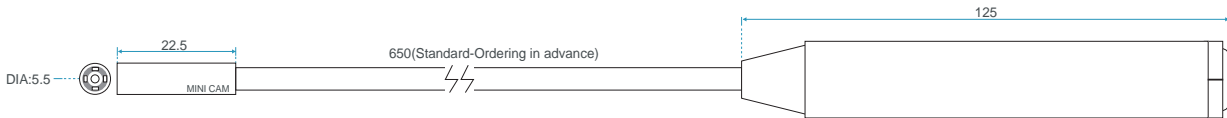

MO-L0804

Feature

- High Sensitivity!
- High Performance.
- 1/8" CCIQ II Color
- Ø 5.5 mm only
- 656 x 496 Pixel

Specification

unit : mm (±0.5)

Model	MO-T0804LW	MO-T0804LC	MO-L0804C	MO-F0804LMC	MO-L0804
Pixel size	2.8 um x 2.8um				
Effective Image Area	1.837 mm x 1.389 mm				
Video system	NTSC / PAL				
Number of effective pixels	656 x 496 (NTSC & PAL)				
Image sensor	1/8" CCIQ II Color Camera				
Resolution(TV Lines)	400 TV Lines				
S/N Ratio	41.6 dB				
Dynamic range	56.4 dB				
Sensor scan mode	progressive scan				
Minimum illumination	1LUX / F1.2				
Shutter Speed	30 fps.				
Sensitivity	0.94V /Lux.sec				
Horizontal sync frequency	NTSC -15.734kHz , PAL - 15.625kHz				
Vertical sync frequency	NTSC - 60Hz , PAL - 50Hz				
Camera consumption	0.45				
Video output	1Vp-p , 75ohm composite				
Built - lens	1.88mm/ F2.8				
Storage temperature	-30 to 60 Degree C				
Working temperature	-10 to 45 Degree C				
Power source	DC 3.3~5V			DC 5~12V	
Power current	130 mA(max)				

Other information

MODEL	Dimension(mm)	Max. Frame Rate	Water proof	LED Light	Output
MO-T0804W	Ø 5.5 (mm)	30 fps.	water proof IP67	X	3 wire Out
MO-T0804KW	Ø 5.5 (mm)	15 fps.	water proof IP67	X	
MO-T0804LW	Ø 5.5 (mm)	30 fps.	water proof IP67	White LED x 4	4 wire Out
MO-T0804LKW	Ø 5.5 (mm)	15 fps.	water proof IP67	White LED x 4	

Note/Image: