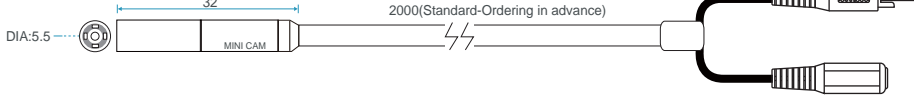

MO-F0804LMC