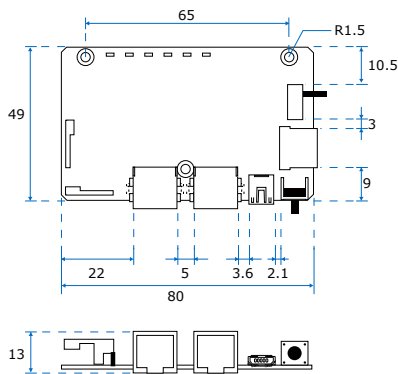

Video Router

MST-WF11NM

UCD-210M

UNIT:±0.5mm

Feature

- Business card size!
- Application of video wireless WIFI transfer to "iPAD , iPhone, Android Tablet, Android Phone , PC"(Use with UCD-210)
- WIFI 802.11n