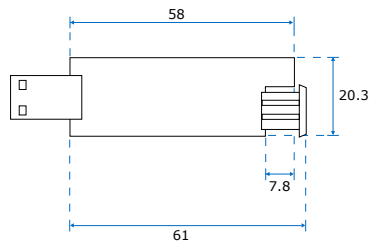

Video Router

MST-WF11NM

UCD-210M

UNIT:±0.5mm

Feature

- Business card size!
- Application of video wireless WIFI transfer to "iPAD , iPhone, Android Tablet, Android Phone , PC"(Use with UCD-210)
- WIFI 802.11n