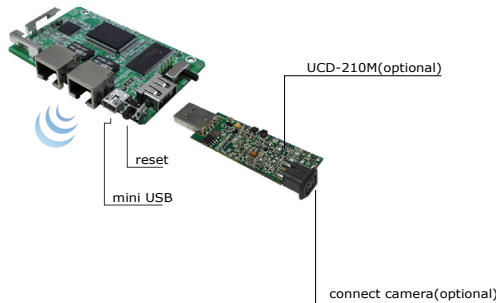

How to preview

It can preview video on device ,iPad, Tablet(Android) , iPhone, Android phone ,MAC book and PC / laptop by UCD-WF11NM(Wifi)

1.UCD-210M connected to MST-WF11NM

- 2.After power on ▶ click to WIFI ▶ inspection network ▶ Rearrange network list ▶ click to "WF11N"
- 3.Browse Web page ▶ type " http://10.10.1.1:8196 " on the internet site ▶ enter

Please click this Website to see video demo:
<http://www.misumi.com.tw/DEMO/UCD_WF11NM.html>

1. iPad , iphone
  (safari, quicktime player, and IP cam viewer preview video)
2. Tablet(Android) , Android phone
  (IP cam viewer preview video)

3. MAC , MAC BOOK
  (safari, quicktime player, stream player and IP cam viewer preview video)

4. PC/laptop
  (safari, firefox, Google Chrome, stream player, quicktime player, and IP cam viewer preview video)