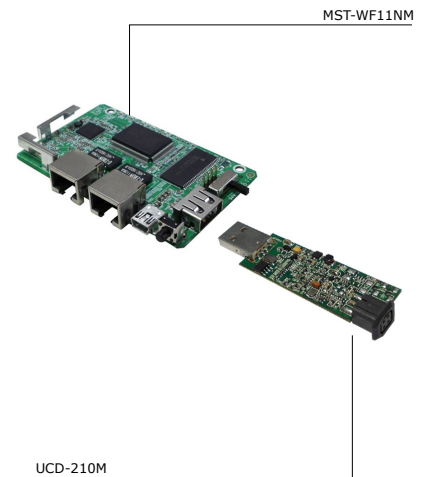

Features:	
	• Connects to Windows XP machines USB 2.0 port • TCP Video MJPEG stream 640x480 up to 25fps 320x240 up to 30fps 160x120 up to 30fps • Support windows XP, WIN 7, IPAD, OSX android (Samba Server support need samba client APP)Audio support (RTSP)
MST-WF11NM	
Standard	IEEE 802.11b/g/n standards compliant
Wireless LAN	2T2R Mode
Antenna	a.2 RJ45 (1LAN, 1WAN) , b.1 USB ,Reset/WPS button , c. Slide switch to select Router, AP, or client mode
Frequency Range	2.400 ~ 2.4835 GHz (subject to local regulations)
Number of Selectable Channels	a.802.11n 20MHz/40MHz , b.802.11b/g , c.USA, Canada (FCC); 11 channels (2.412GHz~2.462GHz) , d.Europe (CE): 13 channels! (2.41GHz!2.472GHz) , e.Japan (TELEC): 14 channels(2.41GHz~2.4835GHz)
Data Rate	a.802.11n: up to 150Mbps , b.802.11g: 6,9,12,18,24,36,48,54Mbps , c.802.11b: 1,2,5.5, 11Mbps
Coverage Area	Up to 6 times faster than existing 802.11b/g product
Transmit Power	a.11n HT40 MCS7 : +13.5dBm , b.11b CCK: +17.5dBm , c.11g OFDM: +13.5dBm
Receiver Sensitivity	a.-66dBm at HT40 MCS7 , b.-73dBm at 54Mbps , c.-86dBm at 11Mbps Power, WPS, Wireless LAN, WAN
	a.DHCP Client , b.Static IP , c.PPPoE (for ADSL) , d.L2TP , e.PPTP
Networking	a.DHCP Client/Relay/Server , b.Dynamic DNS , c.NTP Client , d.DNS Cache/Proxy e.Firewall: MAC/IP/Port Filter , Virtual Server , DMZ , Content Filter
LED	a.1Transmit and 1 Receive paths (1T1R) ,
WAN	b.20MHz/40MHz bandwidth , c.Support Multiple SSID , d.Support Hidden SSID , e.Support WPS ,
WiFi	f.Clock rate up to 400MHz Legacy and High Throughput Modes , g.High security: WEP64/128,TKIP, WPA,WPA2 AES,mixed, 802.11i h.802.1X Authentication with RADIUS Client , i.QoS-WMM, WMM-PS
UCD-210MM	
PC Requirements:	
a. Driver free (USB Video Class) for any (windows XP \ Vista \ win7, Linux any version, MAC OS) b. A/V CVBS NTSC / PAL input, Play & Plug with USB Video Class c. Live video calls with MSN Messenger \ SKYPE ,YouTube and JoinNet d. 4 GB+ of hard disk for video capture space, Available USB 2.0 port e. Captures video at resolutions up to 720 x 480 (NTSC) or 720 x 576 (PAL/SECAM) f. Build in 3D comb filter and 3D de-interlace g. Video can be directly captured as .AVI, compressed AVI,MPEG-1 or Windows Media Video