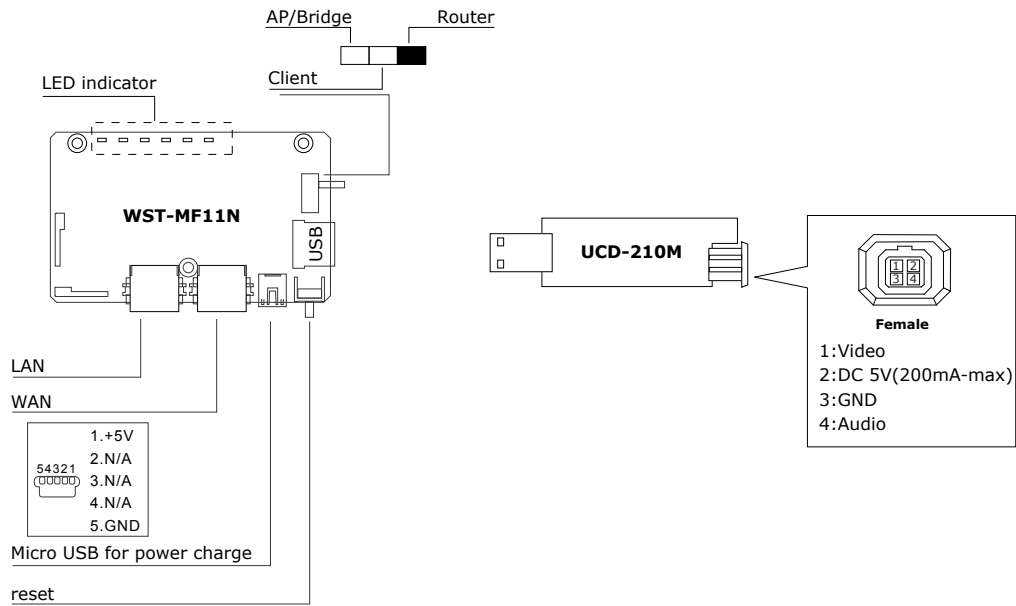

Order information