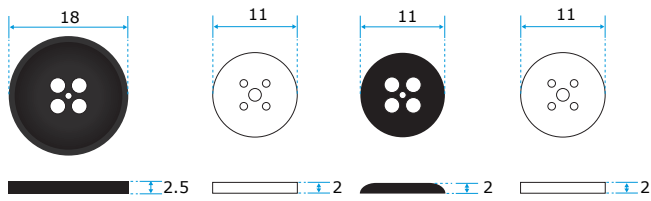

SCREW

BUTTON

Lens Cover Accessories

- Without Lens , Lens Cover only
- sewing kit 3 needles with black wire
- 3 needles with white wire
- 8 type Lens Cover
(2 TYPE Button , 1 TYPE White Button , 4 TYPE screws)

▲ LPH-100

Other Information

NEW CCIQ II SPY CAMERA

- ▶ 1/4" Color CCIQ II Camera
- ▶ Pixel :648x488(NTSC / PAL)
- ▶ 400 TV Lines
- ▶ 0.1Lux / F1.2

Instruction Drawing & Description

Mobile Mini Surveillance System
MP-469E + MO-N35310A = **MPX-N35310A**