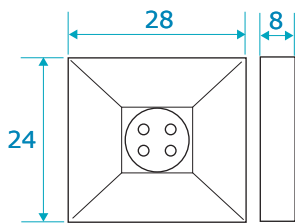

SCREW

BUTTON

Lens Cover Accessories

- Without Lens , Lens Cover only
- sewing kit 3 needles with black wire
- 3 needles with white wire
- 8 type Lens Cover
(2 TYPE Button , 1 TYPE White Button , 4 TYPE screws)

▲ LPH-100

Other Information

NEW CCIQ II SPY CAMERA

- ▶ 1/4" Color CCIQ II Camera
- ▶ Pixel :648x488(NTSC / PAL)
- ▶ 400 TV Lines
- ▶ 0.1Lux / F1.2

Instruction Drawing & Description

Mobile Mini Surveillance System
MP-469E + MO-N35310A = **MPX-N35310A**