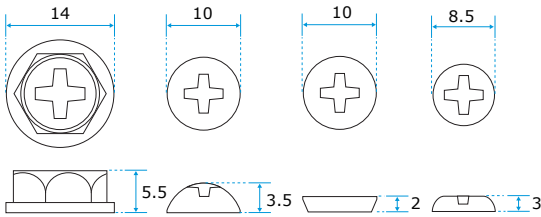

SCREW

BUTTON

Lens Cover Accessories

- Without Lens , Lens Cover only
- sewing kit 3 needles with black wire
- 3 needles with white wire
- 8 type Lens Cover
(2 TYPE Button , 1 TYPE White Button , 4 TYPE screws)

▲ LPH-100

Other Information

NEW CCIQ II SPY CAMERA

- ▶ 1/4" Color CCIQ II Camera
- ▶ Pixel :648x488(NTSC / PAL)
- ▶ 400 TV Lines
- ▶ 0.1Lux / F1.2

Instruction Drawing & Description

Mobile Mini Surveillance System
MP-469E + MO-N35310A = **MPX-N35310A**