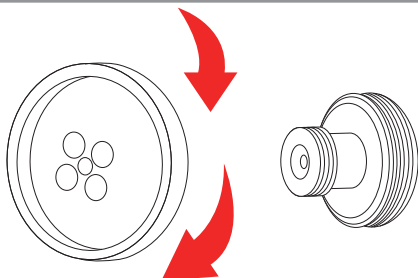

SCREW

BUTTON

Lens Cover Accessories

- Without Lens , Lens Cover only
- sewing kit 3 needles with black wire
- 3 needles with white wire
- 8 type Lens Cover
(2 TYPE Button , 1 TYPE White Button , 4 TYPE screws)

▲ LPH-100

Other Information

NEW CCIQ II SPY CAMERA

- ▶ 1/4" Color CCIQ II Camera
- ▶ Pixel :648x488(NTSC / PAL)
- ▶ 400 TV Lines
- ▶ 0.1Lux / F1.2

Instruction Drawing & Description

Mobile Mini Surveillance System
MP-469E + MO-N35310A = **MPX-N35310A**