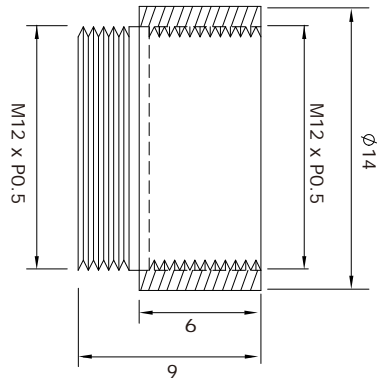

Specification

Model	K6-M070506
Dimension(mm)	M7/P0.5 to M5.5/P0.35
NOTE: LENS Conversion Tube Set	

UNIT:mm

Specification

Model	K6-M0705506
Dimension(mm)	M7/P0.5 to M5.5/P0.35
NOTE: LENS Conversion Tube Set	

Model	K6-M100706
Dimension(mm)	M10/P0.5 to M7/P0.5
NOTE: LENS Conversion Tube Set	

UNIT:mm

Specificatio

Model	K6-M100706-S
Dimension(mm)	M10/P0.5 to M7/P0.5
NOTE: LENS Conversion Tube Set	

UNIT:mm

Specification

Model	K6-M100904
Dimension(mm)	M10/P0.5 to M9/P0.5
NOTE: LENS Conversion Tube Set	

UNIT:mm

Specification

Model	K6-M101206
Dimension(mm)	M10/P0.5 to M12/P0.5
NOTE: LENS Conversion Tube Set	

UNIT:mm

Specification

Model	K6-M1206
Dimension(mm)	M12/P0.5 to M12/P0.5
NOTE:	LENS Extension Tube Set

UNIT:mm

Specification

Model	K6-M120904
Dimension(mm)	M12/P0.5 to M9/P0.5
NOTE:	LENS Extension Tube Set

UNIT:mm