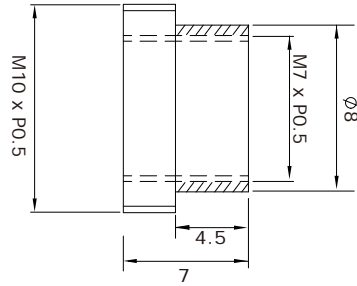

Specification

Model	K6-M1006
Dimension(mm)	M10/P0.5 to M10/P0.5
NOTE:	LENS Extension Tube Set

UNIT:mm

Specification

Model	K6-M1006035
Dimension(mm)	M10/P0.5 to M6/P0.35
NOTE:	LENS Extension Tube Set

Specification

Model	K6-M100706
Dimension(mm)	M10/P0.5 to M7/P0.5
NOTE: LENS Conversion Tube Set	

UNIT:mm

Specificatio

Model	K6-M100706-S
Dimension(mm)	M10/P0.5 to M7/P0.5
NOTE: LENS Conversion Tube Set	

UNIT:mm

Specification

Model	K6-M100904
Dimension(mm)	M10/P0.5 to M9/P0.5
NOTE: LENS Conversion Tube Set	

UNIT:mm

Specification

Model	K6-M101206
Dimension(mm)	M10/P0.5 to M12/P0.5
NOTE: LENS Conversion Tube Set	

UNIT:mm

Specification

Model	K6-M1206
Dimension(mm)	M12/P0.5 to M12/P0.5
NOTE:	LENS Extension Tube Set

UNIT:mm

Specification

Model	K6-M120904
Dimension(mm)	M12/P0.5 to M9/P0.5
NOTE:	LENS Extension Tube Set

UNIT:mm