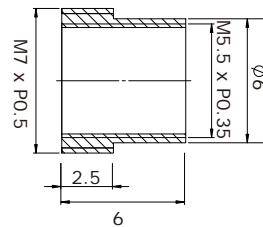

Specification

Model	K6-M070506
Dimension(mm)	M7/P0.5 to M5.5/P0.35
NOTE: LENS Conversion Tube Set	

UNIT:mm

Specification

Model	K6-M0705506
Dimension(mm)	M7/P0.5 to M5.5/P0.35
NOTE: LENS Conversion Tube Set	

UNIT:mm

Specification

Model	K6-M0706
Dimension(mm)	M7/P0.5 to M7/P0.5
NOTE: LENS Extension Tube Set	

UNIT:mm

Specification

Model	K6-M070906
Dimension(mm)	M7/P0.5 to M9/P0.5
NOTE: LENS Conversion Tube Set	

UNIT:mm

Specification

Model	K6-M1006
Dimension(mm)	M10/P0.5 to M10/P0.5
NOTE:	LENS Extension Tube Set

UNIT:mm

Specification

Model	K6-M1006035
Dimension(mm)	M10/P0.5 to M6/P0.35
NOTE:	LENS Extension Tube Set

Specification

Model	K6-M100706
Dimension(mm)	M10/P0.5 to M7/P0.5
NOTE: LENS Conversion Tube Set	

UNIT:mm

Specificatio

Model	K6-M100706-S
Dimension(mm)	M10/P0.5 to M7/P0.5
NOTE: LENS Conversion Tube Set	

UNIT:mm

Specification