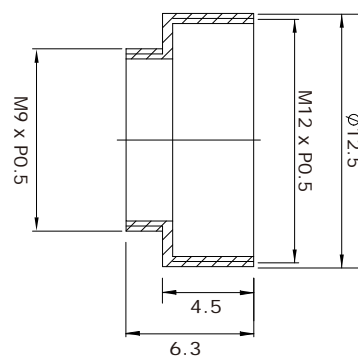

Specification

Model	K6-M070506
Dimension(mm)	M7/P0.5 to M5.5/P0.35
NOTE: LENS Conversion Tube Set	

UNIT:mm

Specification

Model	K6-M0705506
Dimension(mm)	M7/P0.5 to M5.5/P0.35
NOTE: LENS Conversion Tube Set	

Specification

Model	K6-M0712045
Dimension(mm)	M7/P0.5 to M12/P0.5
NOTE:	LENS Conversion Tube Set

UNIT:mm

Specification

Model	K6-M0912045
Dimension(mm)	M9/P0.5 to M12/P0.5
NOTE:	LENS Conversion Tube Set

UNIT:mm

Specification

Model	K6-M1006
Dimension(mm)	M10/P0.5 to M10/P0.5
NOTE:	LENS Extension Tube Set

UNIT:mm

Specification

Model	K6-M1006035
Dimension(mm)	M10/P0.5 to M6/P0.35
NOTE:	LENS Extension Tube Set

Specification

Model	K6-M100706
Dimension(mm)	M10/P0.5 to M7/P0.5
NOTE: LENS Conversion Tube Set	

UNIT:mm

Specificatio

Model	K6-M100706-S
Dimension(mm)	M10/P0.5 to M7/P0.5
NOTE: LENS Conversion Tube Set	

UNIT:mm

Specification