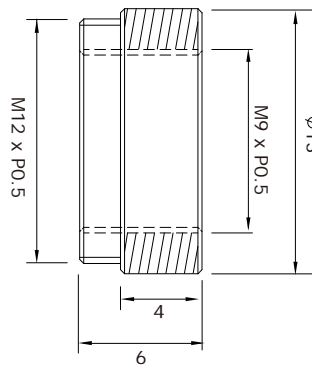

Specification

Model	K6-M1006
Dimension(mm)	M10/P0.5 to M10/P0.5
NOTE:	LENS Extension Tube Set

UNIT:mm

Specification

Model	K6-M1006035
Dimension(mm)	M10/P0.5 to M6/P0.35
NOTE:	LENS Extension Tube Set

Specification

Model	K6-M100706
Dimension(mm)	M10/P0.5 to M7/P0.5
NOTE: LENS Conversion Tube Set	

UNIT:mm

Specificatio

Model	K6-M100706-S
Dimension(mm)	M10/P0.5 to M7/P0.5
NOTE: LENS Conversion Tube Set	

UNIT:mm

Specification

Model	K6-M100904
Dimension(mm)	M10/P0.5 to M9/P0.5
NOTE: LENS Conversion Tube Set	

UNIT:mm

Specification

Model	K6-M101206
Dimension(mm)	M10/P0.5 to M12/P0.5
NOTE: LENS Conversion Tube Set	

UNIT:mm

Specification

Model	K6-M1206
Dimension(mm)	M12/P0.5 to M12/P0.5
NOTE:	LENS Extension Tube Set

UNIT:mm

Specification

Model	K6-M120904
Dimension(mm)	M12/P0.5 to M9/P0.5
NOTE:	LENS Extension Tube Set

UNIT:mm