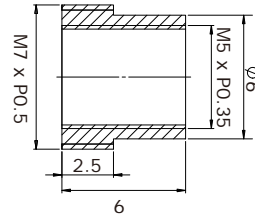

Specification

Model	K6-M070506
Dimension(mm)	M7/P0.5 to M5.5/P0.35
NOTE: LENS Conversion Tube Set	

UNIT:mm

Specification

Model	K6-M0705506
Dimension(mm)	M7/P0.5 to M5.5/P0.35
NOTE: LENS Conversion Tube Set	

UNIT:mm

Specification

Model	K6-M0706
Dimension(mm)	M7/P0.5 to M7/P0.5
NOTE: LENS Extension Tube Set	

UNIT:mm

Specification

Model	K6-M070906
Dimension(mm)	M7/P0.5 to M9/P0.5
NOTE: LENS Conversion Tube Set	

UNIT:mm

Specification

Model	K6-M1006
Dimension(mm)	M10/P0.5 to M10/P0.5
NOTE:	LENS Extension Tube Set

UNIT:mm

Specification

Model	K6-M1006035
Dimension(mm)	M10/P0.5 to M6/P0.35
NOTE:	LENS Extension Tube Set

Specification

Model	K6-M100706
Dimension(mm)	M10/P0.5 to M7/P0.5
NOTE: LENS Conversion Tube Set	

UNIT:mm

Specificatio

Model	K6-M100706-S
Dimension(mm)	M10/P0.5 to M7/P0.5
NOTE: LENS Conversion Tube Set	

UNIT:mm

Specification