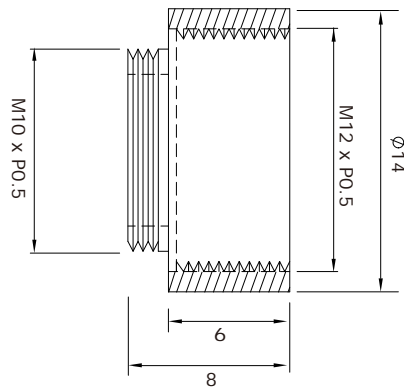

Specification

Model	K6-M1006
Dimension(mm)	M10/P0.5 to M10/P0.5
NOTE:	LENS Extension Tube Set

UNIT:mm

Specification

Model	K6-M1006035
Dimension(mm)	M10/P0.5 to M6/P0.35
NOTE:	LENS Extension Tube Set

Specification

Model	K6-M100706
Dimension(mm)	M10/P0.5 to M7/P0.5
NOTE: LENS Conversion Tube Set	

UNIT:mm

Specificatio

Model	K6-M100706-S
Dimension(mm)	M10/P0.5 to M7/P0.5
NOTE: LENS Conversion Tube Set	

UNIT:mm

Specification

Model	K6-M100904
Dimension(mm)	M10/P0.5 to M9/P0.5
NOTE: LENS Conversion Tube Set	

UNIT:mm

Specification

Model	K6-M101206
Dimension(mm)	M10/P0.5 to M12/P0.5
NOTE: LENS Conversion Tube Set	

UNIT:mm

Specification

Model	K6-M1206
Dimension(mm)	M12/P0.5 to M12/P0.5
NOTE:	LENS Extension Tube Set

UNIT:mm

Specification

Model	K6-M120904
Dimension(mm)	M12/P0.5 to M9/P0.5
NOTE:	LENS Extension Tube Set

UNIT:mm