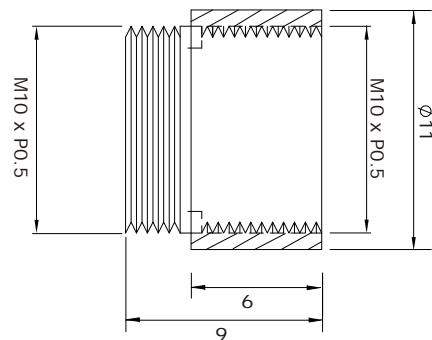

Specification

Model	K6-M070506
Dimension(mm)	M7/P0.5 to M5.5/P0.35
NOTE: LENS Conversion Tube Set	

UNIT:mm

Specification

Model	K6-M0705506
Dimension(mm)	M7/P0.5 to M5.5/P0.35
NOTE: LENS Conversion Tube Set	

Specification

Model	K6-M0712045
Dimension(mm)	M7/P0.5 to M12/P0.5
NOTE:	LENS Conversion Tube Set

UNIT:mm

Specification

Model	K6-M0912045
Dimension(mm)	M9/P0.5 to M12/P0.5
NOTE:	LENS Conversion Tube Set

UNIT:mm

Specification

Model	K6-M1006
Dimension(mm)	M10/P0.5 to M10/P0.5
NOTE:	LENS Extension Tube Set

UNIT:mm

Specification

Model	K6-M1006035
Dimension(mm)	M10/P0.5 to M6/P0.35
NOTE:	LENS Extension Tube Set

Specification

Model	K6-M100706
Dimension(mm)	M10/P0.5 to M7/P0.5
NOTE: LENS Conversion Tube Set	

UNIT:mm

Specificatio

Model	K6-M100706-S
Dimension(mm)	M10/P0.5 to M7/P0.5
NOTE: LENS Conversion Tube Set	

UNIT:mm

Specification