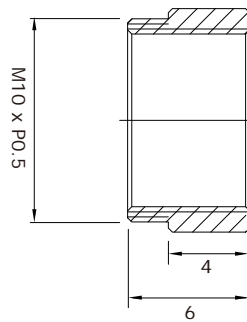

Specification

Model	K6-M1006
Dimension(mm)	M10/P0.5 to M10/P0.5
NOTE:	LENS Extension Tube Set

UNIT:mm

Specification

Model	K6-M1006035
Dimension(mm)	M10/P0.5 to M6/P0.35
NOTE:	LENS Extension Tube Set

Specification

Model	K6-M100706
Dimension(mm)	M10/P0.5 to M7/P0.5
NOTE: LENS Conversion Tube Set	

UNIT:mm

Specificatio

Model	K6-M100706-S
Dimension(mm)	M10/P0.5 to M7/P0.5
NOTE: LENS Conversion Tube Set	

UNIT:mm

Specification

Model	K6-M100904
Dimension(mm)	M10/P0.5 to M9/P0.5
NOTE: LENS Conversion Tube Set	

UNIT:mm

Specification

Model	K6-M101206
Dimension(mm)	M10/P0.5 to M12/P0.5
NOTE: LENS Conversion Tube Set	

UNIT:mm

Specification

Model	K6-M1206
Dimension(mm)	M12/P0.5 to M12/P0.5
NOTE:	LENS Extension Tube Set

UNIT:mm

Specification

Model	K6-M120904
Dimension(mm)	M12/P0.5 to M9/P0.5
NOTE:	LENS Extension Tube Set

UNIT:mm