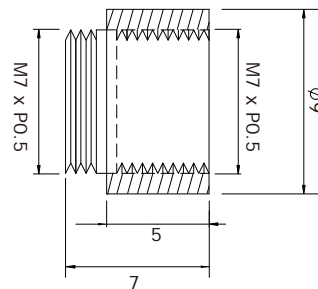

Specification

Model	K6-M070506
Dimension(mm)	M7/P0.5 to M5.5/P0.35
NOTE: LENS Conversion Tube Set	

UNIT:mm

Specification

Model	K6-M0705506
Dimension(mm)	M7/P0.5 to M5.5/P0.35
NOTE: LENS Conversion Tube Set	

UNIT:mm

Specification

Model	K6-M0706
Dimension(mm)	M7/P0.5 to M7/P0.5
NOTE: LENS Extension Tube Set	

UNIT:mm

Specification

Model	K6-M070906
Dimension(mm)	M7/P0.5 to M9/P0.5
NOTE: LENS Conversion Tube Set	

UNIT:mm

Specification

Model	K6-M1006
Dimension(mm)	M10/P0.5 to M10/P0.5
NOTE:	LENS Extension Tube Set

UNIT:mm

Specification

Model	K6-M1006035
Dimension(mm)	M10/P0.5 to M6/P0.35
NOTE:	LENS Extension Tube Set

Specification

Model	K6-M100706
Dimension(mm)	M10/P0.5 to M7/P0.5
NOTE: LENS Conversion Tube Set	

UNIT:mm

Specificatio

Model	K6-M100706-S
Dimension(mm)	M10/P0.5 to M7/P0.5
NOTE: LENS Conversion Tube Set	

UNIT:mm

Specification