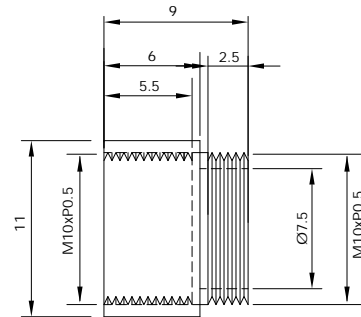

UNIT:mm

Specification

Model	K6-M100706
Dimension(mm)	M10 to M7 x 6mm
NOTE:	LENS Conversion Tube Set

UNIT:mm

Specification

Model	K6-M101206
Dimension(mm)	M10 to M12 X 6mm
NOTE: LENS Conversion Tube Set	

UNIT:mm

Specification

Model	K6-M070506
Dimension(mm)	M10 to M12 X 6mm
NOTE: LENS Conversion Tube Set	

UNIT:mm

Specification

Model	K6-M0705506
Dimension(mm)	M 7 to M 5 x 6mm
NOTE: LENS Conversion Tube Set	

UNIT:mm

Specification

Model	K6-M101209
Dimension(mm)	M 10 to M12 x 9mm
NOTE: LENS Conversion Tube Set	

UNIT:mm

Specification

Model	K6-M070906
Dimension(mm)	M7 to M9 X 6mm
NOTE: LENS Conversion Tube Set	

UNIT:mm

Specification

Model	K6-M0712045
Dimension(mm)	M7/P0.5 to M12/P0.5 x 4.5
NOTE: LENS Conversion Tube Set	

UNIT:mm

Specification

Model	K6-M1006
Dimension(mm)	M10 x 9
NOTE: LENS Conversion Tube Set	

UNIT:mm

Specification

Model	K6-M100904
Dimension(mm)	M10 to M9 x 4mm
NOTE: LENS Conversion Tube Set	

UNIT:mm