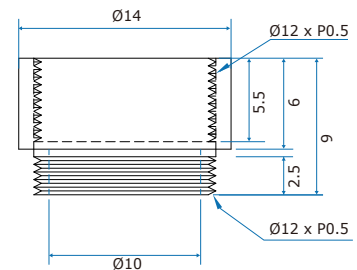

Specification

Model	K6-M0706
Dimension(mm)	M7 X 7mm
NOTE:	LENS Extension Tube Set

UNIT:mm

Specification

Model	K6-M1006
Dimension(mm)	M10 X 9mm
NOTE:	LENS Extension Tube Set

UNIT:mm

Specification

Model	K6-M1206
Dimension(mm)	M12 x 9mm
NOTE:	LENS Extension Tube Set

UNIT:mm

Specification

Model	K6-M100706
Dimension(mm)	M10 to M7 x 6mm
NOTE:	LENS Conversion Tube Set

UNIT:mm

Specification

Model	K6-M101206
Dimension(mm)	M10 to M12 X 6mm
NOTE: LENS Conversion Tube Set	

UNIT:mm

Specification

Model	K6-M070506
Dimension(mm)	M10 to M12 X 6mm
NOTE: LENS Conversion Tube Set	

UNIT:mm

Specification

Model	K6-M0705506
Dimension(mm)	M 7 to M 5 x 6mm
NOTE: LENS Conversion Tube Set	

UNIT:mm

Specification

UNIT:mm

Specification

Model	K6-M1006
Dimension(mm)	M10 x 9
NOTE: LENS Conversion Tube Set	

UNIT:mm

Specification

Model	K6-M100904
Dimension(mm)	M10 to M9 x 4mm
NOTE: LENS Conversion Tube Set	

UNIT:mm