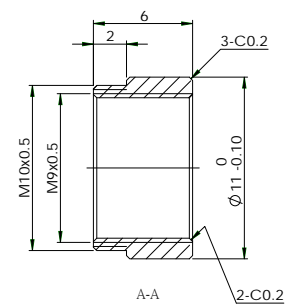

Specification

Model	K6-M070506
Dimension(mm)	M10 to M12 X 6mm
NOTE: LENS Conversion Tube Set	

UNIT:mm

Specification

Model	K6-M0705506
Dimension(mm)	M 7 to M 5 x 6mm
NOTE: LENS Conversion Tube Set	

UNIT:mm

Specification

Model	K6-M101209
Dimension(mm)	M 10 to M12 x 9mm
NOTE: LENS Conversion Tube Set	

UNIT:mm

Specification

Model	K6-M070906
Dimension(mm)	M7 to M9 X 6mm
NOTE: LENS Conversion Tube Set	

UNIT:mm

Specification

Model	K6-M0712045
Dimension(mm)	M7/P0.5 to M12/P0.5 x 4.5
NOTE: LENS Conversion Tube Set	

UNIT:mm

Specification

Model	K6-M1006
Dimension(mm)	M10 x 9
NOTE: LENS Conversion Tube Set	

UNIT:mm

Specification

Model	K6-M100904
Dimension(mm)	M10 to M9 x 4mm
NOTE: LENS Conversion Tube Set	

UNIT:mm