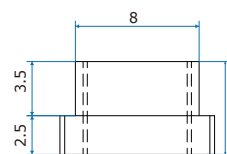

Specification

Model	K6-M0706
Dimension(mm)	M7 X 7mm
NOTE:	LENS Extension Tube Set

UNIT:mm

Specification

Model	K6-M1006
Dimension(mm)	M10 X 9mm
NOTE:	LENS Extension Tube Set

UNIT:mm

Specification

Model	K6-M1206
Dimension(mm)	M12 x 9mm
NOTE:	LENS Extension Tube Set

UNIT:mm

Specification

Model	K6-M100706
Dimension(mm)	M10 to M7 x 6mm
NOTE:	LENS Conversion Tube Set

UNIT:mm

Specification

Model	K6-M101206
Dimension(mm)	M10 to M12 X 6mm
NOTE: LENS Conversion Tube Set	

UNIT:mm

Specification

Model	K6-M070506
Dimension(mm)	M10 to M12 X 6mm
NOTE: LENS Conversion Tube Set	

UNIT:mm

Specification

Model	K6-M0705506
Dimension(mm)	M 7 to M 5 x 6mm
NOTE: LENS Conversion Tube Set	

UNIT:mm

Specification

UNIT:mm

Specification

Model	K6-M1006
Dimension(mm)	M10 x 9
NOTE: LENS Conversion Tube Set	

UNIT:mm

Specification

Model	K6-M100904
Dimension(mm)	M10 to M9 x 4mm
NOTE: LENS Conversion Tube Set	

UNIT:mm