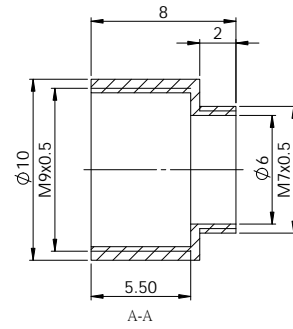

UNIT:mm

Specification

Model	K6-M100706
Dimension(mm)	M10 to M7 x 6mm
NOTE:	LENS Conversion Tube Set

UNIT:mm

Specification

Model	K6-M101206
Dimension(mm)	M10 to M12 X 6mm
NOTE: LENS Conversion Tube Set	

UNIT:mm

Specification

Model	K6-M070506
Dimension(mm)	M10 to M12 X 6mm
NOTE: LENS Conversion Tube Set	

UNIT:mm

Specification

Model	K6-M0705506
Dimension(mm)	M 7 to M 5 x 6mm
NOTE: LENS Conversion Tube Set	

UNIT:mm

Specification

Model	K6-M101209
Dimension(mm)	M 10 to M12 x 9mm
NOTE: LENS Conversion Tube Set	

UNIT:mm

Specification

Model	K6-M070906
Dimension(mm)	M7 to M9 X 6mm
NOTE: LENS Conversion Tube Set	

UNIT:mm

Specification

Model	K6-M0712045
Dimension(mm)	M7/P0.5 to M12/P0.5 x 4.5
NOTE: LENS Conversion Tube Set	

UNIT:mm

Specification

Model	K6-M1006
Dimension(mm)	M10 x 9
NOTE: LENS Conversion Tube Set	

UNIT:mm

Specification

Model	K6-M100904
Dimension(mm)	M10 to M9 x 4mm
NOTE: LENS Conversion Tube Set	

UNIT:mm