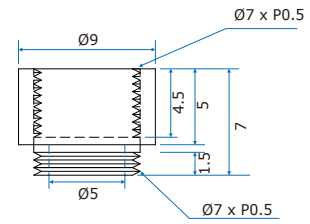

Specification

Model	K6-M0706
Dimension(mm)	M7 X 7mm
NOTE:	LENS Extension Tube Set

UNIT:mm

Specification

Model	K6-M1006
Dimension(mm)	M10 X 9mm
NOTE:	LENS Extension Tube Set

UNIT:mm

Specification

Model	K6-M1206
Dimension(mm)	M12 x 9mm
NOTE:	LENS Extension Tube Set

UNIT:mm

Specification

Model	K6-M100706
Dimension(mm)	M10 to M7 x 6mm
NOTE:	LENS Conversion Tube Set

UNIT:mm

Specification

Model	K6-M101206
Dimension(mm)	M10 to M12 X 6mm
NOTE: LENS Conversion Tube Set	

UNIT:mm

Specification

Model	K6-M070506
Dimension(mm)	M10 to M12 X 6mm
NOTE: LENS Conversion Tube Set	

UNIT:mm

Specification

Model	K6-M0705506
Dimension(mm)	M 7 to M 5 x 6mm
NOTE: LENS Conversion Tube Set	

UNIT:mm

Specification

UNIT:mm

Specification

Model	K6-M1006
Dimension(mm)	M10 x 9
NOTE: LENS Conversion Tube Set	

UNIT:mm

Specification

Model	K6-M100904
Dimension(mm)	M10 to M9 x 4mm
NOTE: LENS Conversion Tube Set	

UNIT:mm