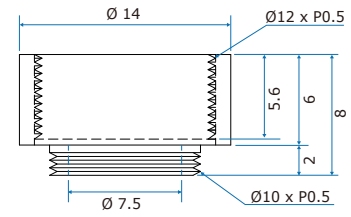

UNIT:mm

Specification

Model	K6-M100706
Dimension(mm)	M10 to M7 x 6mm
NOTE:	LENS Conversion Tube Set

UNIT:mm

Specification

Model	K6-M101206
Dimension(mm)	M10 to M12 X 6mm
NOTE: LENS Conversion Tube Set	

UNIT:mm

Specification

Model	K6-M070506
Dimension(mm)	M10 to M12 X 6mm
NOTE: LENS Conversion Tube Set	

UNIT:mm

Specification

Model	K6-M0705506
Dimension(mm)	M 7 to M 5 x 6mm
NOTE: LENS Conversion Tube Set	

UNIT:mm

Specification

Model	K6-M101209
Dimension(mm)	M 10 to M12 x 9mm
NOTE: LENS Conversion Tube Set	

UNIT:mm

Specification

Model	K6-M070906
Dimension(mm)	M7 to M9 X 6mm
NOTE: LENS Conversion Tube Set	

UNIT:mm

Specification

Model	K6-M0712045
Dimension(mm)	M7/P0.5 to M12/P0.5 x 4.5
NOTE: LENS Conversion Tube Set	

UNIT:mm

Specification

Model	K6-M1006
Dimension(mm)	M10 x 9
NOTE: LENS Conversion Tube Set	

UNIT:mm

Specification

Model	K6-M100904
Dimension(mm)	M10 to M9 x 4mm
NOTE: LENS Conversion Tube Set	

UNIT:mm