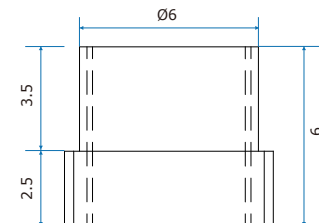

UNIT:mm

Specification

Model	K6-M100706
Dimension(mm)	M10 to M7 x 6mm
NOTE:	LENS Conversion Tube Set

UNIT:mm

Specification

Model	K6-M101206
Dimension(mm)	M10 to M12 X 6mm
NOTE: LENS Conversion Tube Set	

UNIT:mm

Specification

Model	K6-M070506
Dimension(mm)	M10 to M12 X 6mm
NOTE: LENS Conversion Tube Set	

UNIT:mm

Specification

Model	K6-M0705506
Dimension(mm)	M 7 to M 5 x 6mm
NOTE: LENS Conversion Tube Set	

UNIT:mm

Specification

Model	K6-M101209
Dimension(mm)	M 10 to M12 x 9mm
NOTE: LENS Conversion Tube Set	

UNIT:mm

Specification

Model	K6-M070906
Dimension(mm)	M7 to M9 X 6mm
NOTE: LENS Conversion Tube Set	

UNIT:mm

Specification

Model	K6-M0712045
Dimension(mm)	M7/P0.5 to M12/P0.5 x 4.5
NOTE: LENS Conversion Tube Set	

UNIT:mm

Specification

Model	K6-M1006
Dimension(mm)	M10 x 9
NOTE: LENS Conversion Tube Set	

UNIT:mm

Specification

Model	K6-M100904
Dimension(mm)	M10 to M9 x 4mm
NOTE: LENS Conversion Tube Set	

UNIT:mm