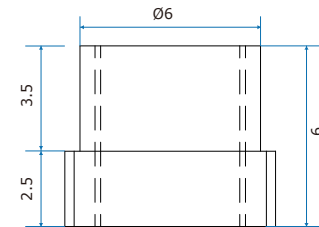

UNIT:mm

Specification

Model	K6-M100706
Dimension(mm)	M10 to M7 x 6mm
NOTE:	LENS Conversion Tube Set

UNIT:mm

Specification

Model	K6-M101206
Dimension(mm)	M10 to M12 X 6mm
NOTE: LENS Conversion Tube Set	

UNIT:mm

Specification

Model	K6-M070506
Dimension(mm)	M10 to M12 X 6mm
NOTE: LENS Conversion Tube Set	

UNIT:mm

Specification

Model	K6-M0705506
Dimension(mm)	M 7 to M 5 x 6mm
NOTE: LENS Conversion Tube Set	

UNIT:mm

Specification

Model	K6-M101209
Dimension(mm)	M 10 to M12 x 9mm
NOTE: LENS Conversion Tube Set	

UNIT:mm

Specification

Model	K6-M070906
Dimension(mm)	M7 to M9 X 6mm
NOTE: LENS Conversion Tube Set	

UNIT:mm

Specification

Model	K6-M0712045
Dimension(mm)	M7/P0.5 to M12/P0.5 x 4.5
NOTE: LENS Conversion Tube Set	

UNIT:mm

Specification

Model	K6-M1006
Dimension(mm)	M10 x 9
NOTE: LENS Conversion Tube Set	

UNIT:mm

Specification

Model	K6-M100904
Dimension(mm)	M10 to M9 x 4mm
NOTE: LENS Conversion Tube Set	

UNIT:mm