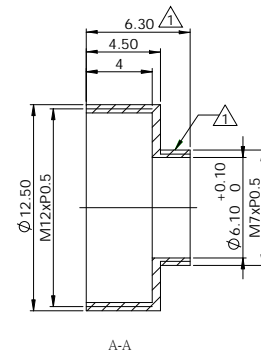

UNIT:mm

Specification

Model	K6-M100706
Dimension(mm)	M10 to M7 x 6mm
NOTE:	LENS Conversion Tube Set

UNIT:mm

Specification

Model	K6-M101206
Dimension(mm)	M10 to M12 X 6mm
NOTE: LENS Conversion Tube Set	

UNIT:mm

Specification

Model	K6-M070506
Dimension(mm)	M10 to M12 X 6mm
NOTE: LENS Conversion Tube Set	

UNIT:mm

Specification

Model	K6-M0705506
Dimension(mm)	M 7 to M 5 x 6mm
NOTE: LENS Conversion Tube Set	

UNIT:mm

Specification

Model	K6-M101209
Dimension(mm)	M 10 to M12 x 9mm
NOTE: LENS Conversion Tube Set	

UNIT:mm

Specification

Model	K6-M070906
Dimension(mm)	M7 to M9 X 6mm
NOTE: LENS Conversion Tube Set	

UNIT:mm

Specification

Model	K6-M0712045
Dimension(mm)	M7/P0.5 to M12/P0.5 x 4.5
NOTE: LENS Conversion Tube Set	

UNIT:mm

Specification

Model	K6-M1006
Dimension(mm)	M10 x 9
NOTE: LENS Conversion Tube Set	

UNIT:mm

Specification

Model	K6-M100904
Dimension(mm)	M10 to M9 x 4mm
NOTE: LENS Conversion Tube Set	

UNIT:mm