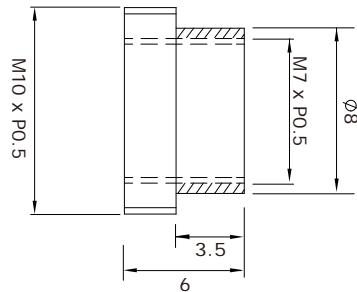

Specification

Model	K6-M1006
Dimension(mm)	M10/P0.5 to M10/P0.5
NOTE:	LENS Extension Tube Set

UNIT:mm

Specification

Model	K6-M1006035
Dimension(mm)	M10/P0.5 to M6/P0.35
NOTE:	LENS Extension Tube Set

Specification

Model	K6-M100706
Dimension(mm)	M10/P0.5 to M7/P0.5
NOTE: LENS Conversion Tube Set	

UNIT:mm

Specificatio

Model	K6-M100706-S
Dimension(mm)	M10/P0.5 to M7/P0.5
NOTE: LENS Conversion Tube Set	

UNIT:mm

Specification

Model	K6-M100904
Dimension(mm)	M10/P0.5 to M9/P0.5
NOTE: LENS Conversion Tube Set	

UNIT:mm

Specification

Model	K6-M101206
Dimension(mm)	M10/P0.5 to M12/P0.5
NOTE: LENS Conversion Tube Set	

UNIT:mm

Specification

Model	K6-M1206
Dimension(mm)	M12/P0.5 to M12/P0.5
NOTE:	LENS Extension Tube Set

UNIT:mm

Specification

Model	K6-M120904
Dimension(mm)	M12/P0.5 to M9/P0.5
NOTE:	LENS Extension Tube Set

UNIT:mm