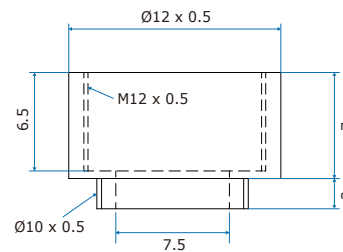

UNIT:mm

Specification

Model	K6-M100706
Dimension(mm)	M10 to M7 x 6mm
NOTE:	LENS Conversion Tube Set

UNIT:mm

Specification

Model	K6-M101206
Dimension(mm)	M10 to M12 X 6mm
NOTE: LENS Conversion Tube Set	

UNIT:mm

Specification

Model	K6-M070506
Dimension(mm)	M10 to M12 X 6mm
NOTE: LENS Conversion Tube Set	

UNIT:mm

Specification

Model	K6-M0705506
Dimension(mm)	M 7 to M 5 x 6mm
NOTE: LENS Conversion Tube Set	

UNIT:mm

Specification

Model	K6-M101209
Dimension(mm)	M 10 to M12 x 9mm
NOTE: LENS Conversion Tube Set	

UNIT:mm

Specification

Model	K6-M070906
Dimension(mm)	M7 to M9 X 6mm
NOTE: LENS Conversion Tube Set	

UNIT:mm

Specification

Model	K6-M0712045
Dimension(mm)	M7/P0.5 to M12/P0.5 x 4.5
NOTE: LENS Conversion Tube Set	

UNIT:mm

Specification

Model	K6-M1006
Dimension(mm)	M10 x 9
NOTE: LENS Conversion Tube Set	

UNIT:mm

Specification

Model	K6-M100904
Dimension(mm)	M10 to M9 x 4mm
NOTE: LENS Conversion Tube Set	

UNIT:mm