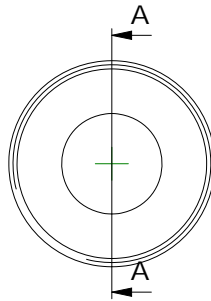

UNIT:mm

Specification

Model	K6-M100706
Dimension(mm)	M10 to M7 x 6mm
NOTE:	LENS Conversion Tube Set

UNIT:mm

Specification

Model	K6-M101206
Dimension(mm)	M10 to M12 X 6mm
NOTE: LENS Conversion Tube Set	

UNIT:mm

Specification

Model	K6-M070506
Dimension(mm)	M10 to M12 X 6mm
NOTE: LENS Conversion Tube Set	

UNIT:mm

Specification

Model	K6-M0705506
Dimension(mm)	M 7 to M 5 x 6mm
NOTE: LENS Conversion Tube Set	

UNIT:mm

Specification

Model	K6-M101209
Dimension(mm)	M 10 to M12 x 9mm
NOTE: LENS Conversion Tube Set	

UNIT:mm

Specification

Model	K6-M070906
Dimension(mm)	M7 to M9 X 6mm
NOTE: LENS Conversion Tube Set	

UNIT:mm

Specification

Model	K6-M0712045
Dimension(mm)	M7/P0.5 to M12/P0.5 x 4.5
NOTE: LENS Conversion Tube Set	

UNIT:mm

Specification

Model	K6-M1006
Dimension(mm)	M10 x 9
NOTE: LENS Conversion Tube Set	

UNIT:mm

Specification

Model	K6-M100904
Dimension(mm)	M10 to M9 x 4mm
NOTE: LENS Conversion Tube Set	

UNIT:mm