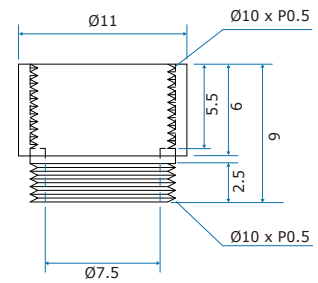

Specification

Model	K6-M0706
Dimension(mm)	M7 X 7mm
NOTE:	LENS Extension Tube Set

UNIT:mm

Specification

Model	K6-M1006
Dimension(mm)	M10 X 9mm
NOTE:	LENS Extension Tube Set

UNIT:mm

Specification

Model	K6-M1206
Dimension(mm)	M12 x 9mm
NOTE:	LENS Extension Tube Set

UNIT:mm

Specification

Model	K6-M100706
Dimension(mm)	M10 to M7 x 6mm
NOTE:	LENS Conversion Tube Set

UNIT:mm

Specification

Model	K6-M101206
Dimension(mm)	M10 to M12 X 6mm
NOTE: LENS Conversion Tube Set	

UNIT:mm

Specification

Model	K6-M070506
Dimension(mm)	M10 to M12 X 6mm
NOTE: LENS Conversion Tube Set	

UNIT:mm

Specification

Model	K6-M0705506
Dimension(mm)	M 7 to M 5 x 6mm
NOTE: LENS Conversion Tube Set	

UNIT:mm

Specification

UNIT:mm

Specification

Model	K6-M1006
Dimension(mm)	M10 x 9
NOTE: LENS Conversion Tube Set	

UNIT:mm

Specification

Model	K6-M100904
Dimension(mm)	M10 to M9 x 4mm
NOTE: LENS Conversion Tube Set	

UNIT:mm