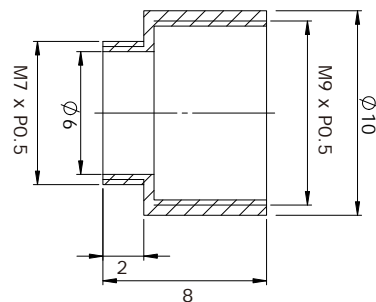

UNIT:mm

Specification

Model	K6-M0706
Dimension(mm)	M7/P0.5 to M7/P0.5
NOTE: LENS Extension Tube Set	

UNIT:mm

Specification

Model	K6-M070906
Dimension(mm)	M7/P0.5 to M9/P0.5
NOTE: LENS Conversion Tube Set	

UNIT:mm

Specification

Model	K6-M0712045
Dimension(mm)	M7/P0.5 to M12/P0.5
NOTE:	LENS Conversion Tube Set

UNIT:mm

Specification

Model	K6-M0912045
Dimension(mm)	M9/P0.5 to M12/P0.5
NOTE:	LENS Conversion Tube Set

UNIT:mm

Specification

Model	K6-M1006
Dimension(mm)	M10/P0.5 to M10/P0.5
NOTE:	LENS Extension Tube Set

UNIT:mm

Specification

Model	K6-M1006035
Dimension(mm)	M10/P0.5 to M6/P0.35
NOTE:	LENS Extension Tube Set

Specification

Model	K6-M100706
Dimension(mm)	M10/P0.5 to M7/P0.5
NOTE: LENS Conversion Tube Set	

UNIT:mm

Specificatio

Model	K6-M100706-S
Dimension(mm)	M10/P0.5 to M7/P0.5
NOTE: LENS Conversion Tube Set	

UNIT:mm

Specification