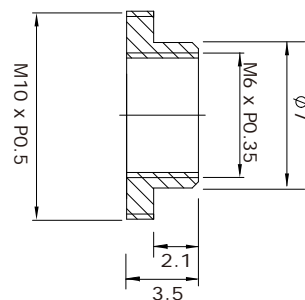

Specification

Model	K6-M1006
Dimension(mm)	M10/P0.5 to M10/P0.5
NOTE:	LENS Extension Tube Set

UNIT:mm

Specification

Model	K6-M1006035
Dimension(mm)	M10/P0.5 to M6/P0.35
NOTE:	LENS Extension Tube Set

Specification

Model	K6-M100706
Dimension(mm)	M10/P0.5 to M7/P0.5
NOTE: LENS Conversion Tube Set	

UNIT:mm

Specificatio

Model	K6-M100706-S
Dimension(mm)	M10/P0.5 to M7/P0.5
NOTE: LENS Conversion Tube Set	

UNIT:mm

Specification

Model	K6-M100904
Dimension(mm)	M10/P0.5 to M9/P0.5
NOTE: LENS Conversion Tube Set	

UNIT:mm

Specification

Model	K6-M101206
Dimension(mm)	M10/P0.5 to M12/P0.5
NOTE: LENS Conversion Tube Set	

UNIT:mm

Specification

Model	K6-M1206
Dimension(mm)	M12/P0.5 to M12/P0.5
NOTE:	LENS Extension Tube Set

UNIT:mm

Specification

Model	K6-M120904
Dimension(mm)	M12/P0.5 to M9/P0.5
NOTE:	LENS Extension Tube Set

UNIT:mm