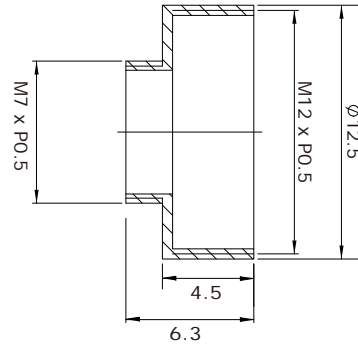

UNIT:mm

Specification

Model	K6-M0706
Dimension(mm)	M7/P0.5 to M7/P0.5
NOTE: LENS Extension Tube Set	

UNIT:mm

Specification

Model	K6-M070906
Dimension(mm)	M7/P0.5 to M9/P0.5
NOTE: LENS Conversion Tube Set	

UNIT:mm

Specification

Model	K6-M0712045
Dimension(mm)	M7/P0.5 to M12/P0.5
NOTE:	LENS Conversion Tube Set

UNIT:mm

Specification

Model	K6-M0912045
Dimension(mm)	M9/P0.5 to M12/P0.5
NOTE:	LENS Conversion Tube Set

UNIT:mm

Specification

Model	K6-M1006
Dimension(mm)	M10/P0.5 to M10/P0.5
NOTE:	LENS Extension Tube Set

UNIT:mm

Specification

Model	K6-M1006035
Dimension(mm)	M10/P0.5 to M6/P0.35
NOTE:	LENS Extension Tube Set

Specification

Model	K6-M100706
Dimension(mm)	M10/P0.5 to M7/P0.5
NOTE: LENS Conversion Tube Set	

UNIT:mm

Specificatio

Model	K6-M100706-S
Dimension(mm)	M10/P0.5 to M7/P0.5
NOTE: LENS Conversion Tube Set	

UNIT:mm

Specification