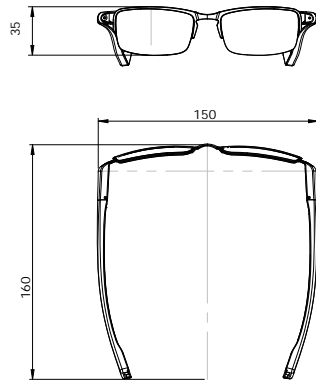

## Hidden Type

UNIT:±0.5mm

## Specification

Model	HS-1200FDC-77	HS-1200HDC-58	HS-1200D1C-36	HS-1200VGC-34
Max. frame rate	1920x1080@ 30fps MJPG/ 3fps YUV 1280x720@ 30fps MJPG/ 12fps YUV 640x480@ 30fps MJPG/ 30fps YUV 320x240@ 30fps MJPG/ 30fps YUV	1280x720@ 30fps MJPG/ 12fps YUV 640x480@ 30fps MJPG/ 30fps YUV 320x240@ 30fps MJPG/ 30fps YUV	720x480@ 30fps MJPG/ 12fps YUV 640x480@ 30fps MJPG/ 30fps YUV 320x240@ 30fps MJPG/ 30fps YUV	640x480@ 30fps MJPG/ 30fps YUV 320x240@ 30fps MJPG/ 30fps YUV
Image sensor	1/6" Digital CMOS Camera	1/8.7"(1/6"-crop sensor) Digital CMOS Camera	1/14.9"(1/6"-crop sensor) Digital CMOS Camera	1/16.1"(1/6"-crop sensor) Digital CMOS Camera
Image area	2.7288x1.5498mm	1.79 x 1.01mm	1.01 x 0.67mm	0.90 x 0.67mm
Built-in Lens	1.83mm/F2.0	1.83mm/F2.0	1.83mm/F2.0	1.83mm/F2.0
View angle	H= 70°; V= 42.7°; D= 77.3°	H= 52°; V= 30°; D= 58°	H= 30°; V= 20°; D= 36°	H= 27°; V= 20°; D= 34°
pixel size	1.4 μm x 1.4 μm			
Scan mode	progressive			
Sensitivity	553 mV/(Lux-sec)			
Dynamic range	73.3 dB @ 15.5x gain			
UVC format	MJPEG, YUY2			
Storage temperature	-30 to 60 Degree C			
Working temperature	-10 to 45 Degree C			
Interface	USB 2.0 (Compliant with USB Video Class 1.1 standard)			
Operating system	Windows XP, windows Vista, window 7, windows 8			
Power source	DC 5V (Micro USB OTG B type)			
Power current	160mA			
Dimension(mm)	160x150			

## Other information

- Wireless/WiFi (Transmitter)
- Resolution: 1280x720, 640x480 @30fps
  - Transmission distance: 5-30m
  - Wireless frequency: 3.412G~2.462G
  - Image format: MJPG
  - Video format: avi.
  - System requirement: iOS/Android/Windows
  - Power output: DC5V (micro USB for camera)
  - Battery Capacity: 850mAh (include)
  - Dimensions(mm): 62(L) x 35(W) x 17(H)