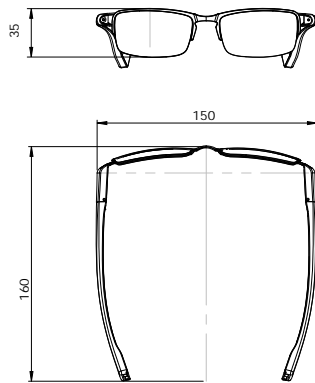

Hidden Type