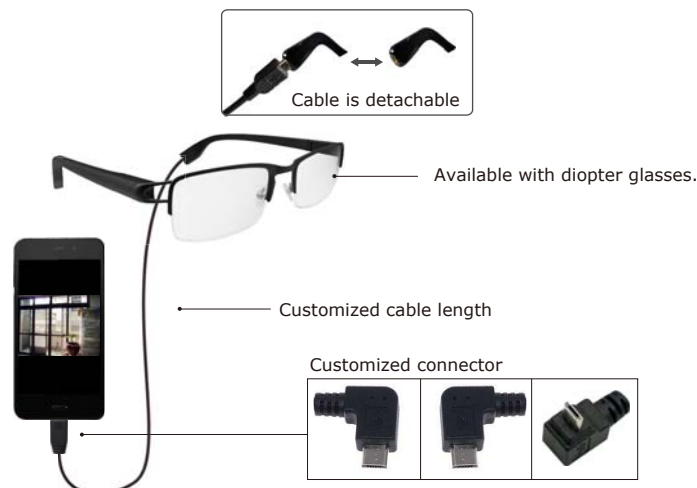

## Hidden Type

UNIT:±0.5mm

### Feature

- Hidden Camera
- High performance.
- Full HD image pixel
- Multifunction glasses:  
 Reading glasses and Spy glasses.  
 The most inconspicuous glasses camera just looks like everyday glasses.

## Other information

- Wireless/WiFi (Transmitter)
- Resolution: 1280x720, 640x480 @30fps
  - Transmission distance: 5-30m
  - Wireless frequency: 3.412G~2.462G
  - Image format: MJPG
  - Video format: avi.
  - System requirement: iOS/Android/Windows
  - Power output: DC5V (micro USB for camera)
  - Battery Capacity: 850mAh (include)
  - Dimensions(mm): 62(L) x 35(W) x 17(H)