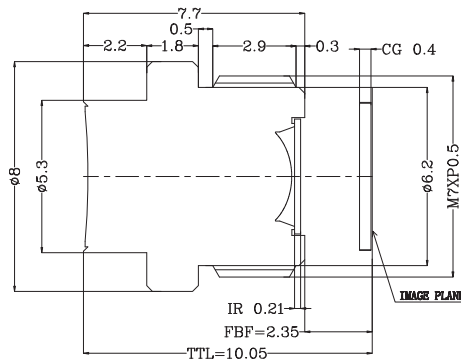

LENS

UNIT: mm

Specification

Sensor type	1/3.5" VGA
Focal length	2.3mm
Image circle	Ø5.16 mm ±5%
FBFL	2.35mm ±1%
Aperture F/no	2.6/7.0 ±5%
F.O.V (D/H/V)	144° / 74° / 104°
Total Track	10.05mm ±1%
Mount	M7 x P0.5
Lens construction	2G2P+IR

Model	Lens	LED
L23026IR-M7	2.3mm/F2.6 IR filter	N/A
L23026AR-M7	2.3mm/F2.6 AR filter	N/A

UNIT: mm

Specification

Sensor type	1/3.5" VGA
Focal length	2.3mm
Image circle	Ø5.16 mm ±5%
FBFL	2.35mm ±1%
Aperture F/no	2.6 /7.0 /10±5%
F.O.V (D/H/V)	144° / 74° / 104°
Total Track	10.05mm ±1%
Mount	M5.5 x P0.5
Lens construction	2G2P+IR