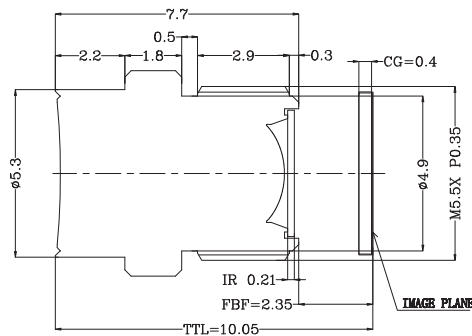

LENS

UNIT: mm

Specification

Sensor type	1/3.5" VGA
Focal length	2.3mm
Image circle	Ø5.16 mm ±5%
FBFL	2.35mm ±1%
Aperture F/no	2.6/7.0 ±5%
F.O.V (D/H/V)	144° / 74° / 104°
Total Track	10.05mm ±1%
Mount	M7 x P0.5
Lens construction	2G2P+IR

Model	Lens	LED
L23026IR-M7	2.3mm/F2.6 IR filter	N/A
L23026AR-M7	2.3mm/F2.6 AR filter	N/A

UNIT: mm

Specification

Sensor type	1/3.5" VGA
Focal length	2.3mm
Image circle	Ø5.16 mm ±5%
FBFL	2.35mm ±1%
Aperture F/no	2.6 /7.0 /10±5%
F.O.V (D/H/V)	144° / 74° / 104°
Total Track	10.05mm ±1%
Mount	M5.5 x P0.5
Lens construction	2G2P+IR