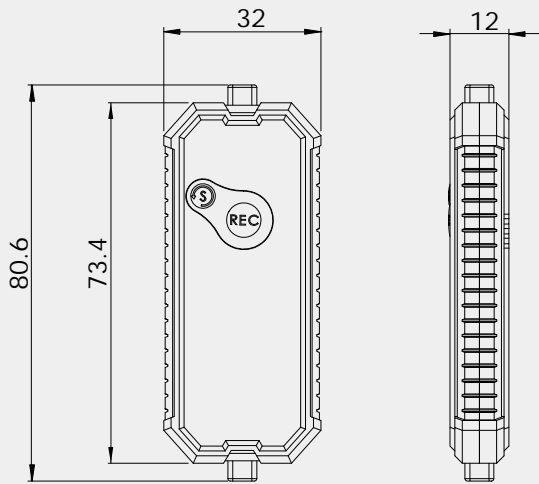

**Slim Size is perfect for wearable and hidden!**

**Order Information**

MODEL	OUTPUT
MD-N20XX	USB 2.0 A type
MM-N20XX	Micro USB OTG B type
MT-N20XX	USB Type-C

Order information

With special clip,  
 camera stays tight even  
 when running and jumping.

UVC camera video input  
 (3 types Connector-optional)

USB A

Micro USB

Type C

MP-WF580KP

**Feature**

- Support micro SD 128GB
- P2P or IP network connection
- Support H.264 & MJPG video format input
- WIFI Mini DVR
- FTP receiver (file)
- Live streaming preview(http)
- Loop receiver
- Support UVC camera video input
- Support RTC

Portable Size & Super Silm

External Memory - Max Support 128GB