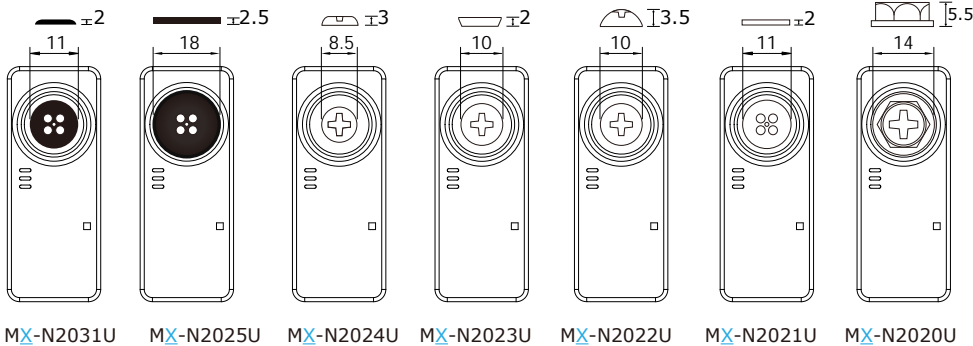

**Feature**

- Full HD USB camera!
- High sensitivity!
- High performance.
- Full HD 1080p, H.264

UNIT:±0.5mm

**Specification**

Model	MM-N20XXU
Max. frame rate	1920x1080/30fps H.264, MJPEG; 5fps YUV 1280x720/30fps H.264, MJPEG; 10fps YUV 640x480/30fps, 640x360/30fps H.264, MJPEG, YUV 320x240/30fps, 320x180/30fps H.264, MJPEG, YUV
pixel size	3 μm x 3 μm
Image sensor	1/2.7" digital cmos camera module
Image area	5856 μm x 3276 μm
Scan mode	progressive
Sensitivity	3300 mV/Lux-sec
Dynamic range	69 dB @ 8x gain
Storage temperature	-30 to 60 Degree C
Working temperature	-10 to 45 Degree C
Interface	USB 2.0 (Compliant with USB Video Class 1.1 standard)
Output format	YUV、MJPEG、H.264
Built-in Lens	6.0mm/F2.0
Operating system	Windows OS(Win7 & Win8) Linux OS(kernel 2.6.27 or later ), Android OS
Power source	DC 5V (Micro USB OTG B type)
Power current	350mA(Min.)
Dimension(mm)	22.8 x 57
Audio	Built-in microphone

**Slim Size is perfect for wearable and hidden!**

**Order Information**

MODEL	OUTPUT
MD-N20XX	USB 2.0 A type
MM-N20XX	Micro USB OTG B type
MT-N20XX	USB Type-C

Order information

With special clip,  
 camera stays tight even  
 when running and jumping.

Model: MM-N20310  
 Camera with  
 lens cover accessories

<b>Camera Resolution</b>	Support to 1080p
<b>Loop Recording</b>	Overwrites older video files, only keeps latest files. No more worry about SD card capacity
<b>2 method to Record</b>	1. Record video via DVR button; 2. Record video via APP
<b>Small &amp; Slim</b>	Fit for more application
<b>Internet IP connection</b>	NO limit of distance

UVC camera video input  
 (3 types Connector-optional)

USB A

Micro USB

Type C

MP-WF580KP

**Feature**

- Support micro SD 128GB
- P2P or IP network connection
- Support H.264 & MJPG video format input
- WIFI Mini DVR
- FTP receiver (file)
- Live streaming preview(http)
- Loop receiver
- Support UVC camera video input
- Support RTC