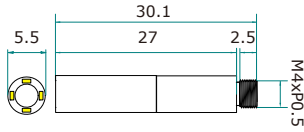

Tube Type

MX-V1204KL-51-A

MX-V1204KL-51-B

MX-V1204KL-51-C

unit : mm (±0.5)

Feature

- High Sensitivity!
- High Performance & Super low light.
- Night Vision / Low Light Camera
- Compact size

Specification

Model	MX-V1204KL-51-A	MX-V1204KL-51-B	MX-V1204KL-51-C
Video system	NTSC / PAL		
Pixel Size	1.75 μm x 1.75 μm		
Active Image Size	1.148mm(H) X 0.861mm(V) X 1.43mm(D)		
Number of effective pixels	720 x 480(NTSC/ ITU-601) / 720 x 576(PAL/ITU-601)		
Image sensor	Hybrid Sensitivity CMOS color		
Resolution(TV Lines)	450 TV Lines		
S/N Ratio	38 dB		
Max Dynamic Range	4.7 mV/s @ 60°C		
Shutter	rolling shutter		
Sensitivity	960 mV/(Lux • sec)		
Frame Rate	15fps(15~30fps (auto) -ordering in advance)		
Horizontal sync frequency	NTSC/EIA -15.734kHz , PAL/CCIR - 15.625kHz		
Vertical sync frequency	NTSC/EIA - 60Hz , PAL/CCIR - 50Hz		
Gamma consumption	0.45		
Video output	1Vp-p , 75ohm composite		
Lens	1.498mm/F5.0 (H= 41° 56'; V= 32° 4'; D= 51° 2')		
Focus distance point	4.5mm (ordering in advance)		
LED	white LEDx4 (IR 940nm LED or IR850nm LED - ordering in advance), with dimmer switch		
Storage temperature	-30 to 60 Degree C		
Working temperature	-10 to 45 Degree C		
Power source	Camera input: DC 3.3V		
Power current	130 mA(max)-DC 3.3V		
Dimension (mm)	Ø5.5x27mm	Ø5.5x30.1mm	Ø5.5x27mm

Ordering information

Lens Model	EFL / Fno.	FOV (with MX-B1204)	Image Circle	Thread	Note
1M13320IR-M3.5	1.33mm / F2.0	H= 46° 41'; V= 35° 52'; D= 56° 31'	2.36mm	M3.5xP0.2	normal
LP1532IR-M3.5	1.498mm / F3.2	H= 41° 56'; V= 32° 4'; D= 51° 2'	2.4mm	M3.5xP0.3	normal
LP1550R-M3.5	1.498mm / F5.0	H= 41° 56'; V= 32° 4'; D= 51° 2'	2.4mm	M3.5xP0.3	Middle DOF
LP1570R-M3.5	1.498mm / F7.0	H= 41° 56'; V= 32° 4'; D= 51° 2'	2.4mm	M3.5xP0.3	High DOF