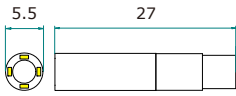

Tube Type

MX-V1204KL-51-A