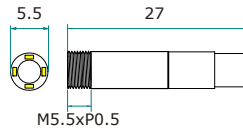

Tube Type

MX-V1204KL-51-A

MX-V1204KL-51-B

MX-V1204KL-51-C

unit : mm (±0.5)

Feature

- High Sensitivity!
- High Performance & Super low light.
- Night Vision / Low Light Camera
- Compact size

Specification

Model	MX-V1204KL-51-A	MX-V1204KL-51-B	MX-V1204KL-51-C
Video system	NTSC / PAL		
Pixel Size	1.75 μm x 1.75 μm		
Active Image Size	1.148mm(H) X 0.861mm(V) X 1.43mm(D)		
Number of effective pixels	720 x 480(NTSC/ ITU-601) / 720 x 576(PAL/ITU-601)		
Image sensor	Hybrid Sensitivity CMOS color		
Resolution(TV Lines)	450 TV Lines		
S/N Ratio	38 dB		
Max Dynamic Range	4.7 mV/s @ 60°C		
Shutter	rolling shutter		
Sensitivity	960 mV/(Lux • sec)		
Frame Rate	15fps(15~30fps (auto) -ordering in advance)		
Horizontal sync frequency	NTSC/EIA -15.734kHz , PAL/CCIR - 15.625kHz		
Vertical sync frequency	NTSC/EIA - 60Hz , PAL/CCIR - 50Hz		
Gamma consumption	0.45		
Video output	1Vp-p , 75ohm composite		
Lens	1.498mm/F5.0 (H= 41° 56'; V= 32° 4'; D= 51° 2')		
Focus distance point	4.5mm (ordering in advance)		
LED	white LEDx4 (IR 940nm LED or IR850nm LED - ordering in advance), with dimmer switch		
Storage temperature	-30 to 60 Degree C		
Working temperature	-10 to 45 Degree C		
Power source	Camera input: DC 3.3V		
Power current	130 mA(max)-DC 3.3V		
Dimension (mm)	Ø5.5x27mm	Ø5.5x30.1mm	Ø5.5x27mm

Ordering information

Lens Model	EFL / Fno.	FOV (with MX-B1204)	Image Circle	Thread	Note
1M13320IR-M3.5	1.33mm / F2.0	H= 46° 41'; V= 35° 52'; D= 56° 31'	2.36mm	M3.5xP0.2	normal
LP1532IR-M3.5	1.498mm / F3.2	H= 41° 56'; V= 32° 4'; D= 51° 2'	2.4mm	M3.5xP0.3	normal
LP1550R-M3.5	1.498mm / F5.0	H= 41° 56'; V= 32° 4'; D= 51° 2'	2.4mm	M3.5xP0.3	Middle DOF
LP1570R-M3.5	1.498mm / F7.0	H= 41° 56'; V= 32° 4'; D= 51° 2'	2.4mm	M3.5xP0.3	High DOF