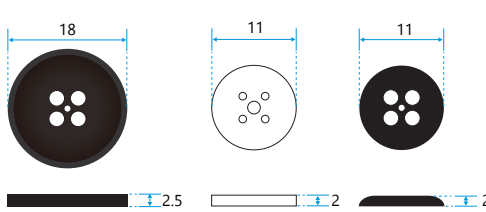

SCREW

BUTTON

UNIT:±0.5mm

Feature

- Miniature size
- High sensitivity!
- High performance.
- Telescope Hidden camera

Specification

Model	HSM-B112310-3X	HSM-B311310-3X
Max. frame rate / image sensor	640x480(1/16.1") crop sensor	1920x1080 @ 15~30fps MJPEG/ 5fps YUV 1280x720@ 15~30fps MJPEG/ 10fps YUV 960x540; 848x480@15~30fps MJPEG/ 20fps YUV 640x480; 640x360; 424x240;320x240; 320x180; 176x144; 160x120@15~30fps MJPEG; 30fps YUV
Microphone	Built-in	
Pixel size	1.4 μm x 1.4 μm	
Image area	0.90 x 0.67mm	
Scan mode	progressive	
Sensitivity	553 mV/(Lux-sec)	
Dynamic range	73.3 dB @ 15.5x gain	
UVC format	MJPEG, YUY2	
Storage temperature	-30 to 60 Degree C	
Working temperature	-10 to 45 Degree C	
Interface	USB 2.0 (Compliant with USB Video Class 1.1 standard)	
Built-in Lens	3.4mm/F2.8	
View angle (by resolution different)	H= 15° 5'; V= 11° 15'; D= 18° 42'	H= 43° 44'; V= 25° 41'; D= 49° 34'
Operating system	MAC OS, Windows10, Windows8, Windows7, Windows XP, Linux, Android	
Power source	DC 5V (USB)	
Power current	160mA	
Dimension(mm)	Ø14	

order information

Model	Output
HSD-B112310	USB 2.0 A type
HSM-B112310	Micro USB OTG B type
HST-B112310	USB type C

other information

Model: HSM-1600FDC
1080p Glasses Camera

continuing...

1920 x 1080(Crop sensor)

640 x 480 (Crop sensor)
Model: HSD-B112310

640 x 480 (binning sensor)

Connect to internet DVR as the spy tool

- Camera Resolution → Support to 1080p
- Loop Recording → Overwrites older video files, only keeps latest files. No more worry about SD card capacity
- 2 method to Record → 1. Record video via DVR button; 2. Record video via APP
- Small & Slim → Fit for more application
- Internet IP connection → NO limit of distance

UVC camera video input
(3 types Connector-optional)

Portable Size
&
Super Slim

External Memory - Max Support 128GB