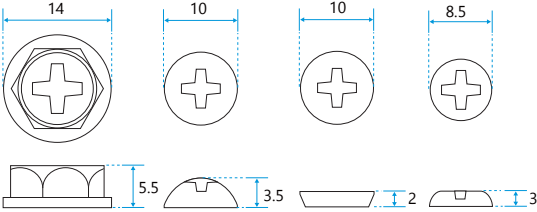

SCREW

BUTTON

UNIT:±0.5mm

Feature

- Miniature size
- High sensitivity!
- High performance.
- Telescope Hidden camera

Specification

Model	HSM-B112310-3X	HSM-B311310-3X
Max. frame rate / image sensor	640x480(1/16.1") crop sensor	1920x1080 @ 15~30fps MJPEG/ 5fps YUV 1280x720@ 15~30fps MJPEG/ 10fps YUV 960x540; 848x480@15~30fps MJPEG/ 20fps YUV 640x480; 640x360; 424x240;320x240; 320x180; 176x144; 160x120@15~30fps MJPEG; 30fps YUV
Microphone	Built-in	
Pixel size	1.4 μm x 1.4 μm	
Image area	0.90 x 0.67mm	
Scan mode	progressive	
Sensitivity	553 mV/(Lux-sec)	
Dynamic range	73.3 dB @ 15.5x gain	
UVC format	MJPEG, YUY2	
Storage temperature	-30 to 60 Degree C	
Working temperature	-10 to 45 Degree C	
Interface	USB 2.0 (Compliant with USB Video Class 1.1 standard)	
Built-in Lens	3.4mm/F2.8	
View angle (by resolution different)	H= 15° 5'; V= 11° 15'; D= 18° 42'	H= 43° 44'; V= 25° 41'; D= 49° 34'
Operating system	MAC OS, Windows10, Windows8, Windows7, Windows XP, Linux, Android	
Power source	DC 5V (USB)	
Power current	160mA	
Dimension(mm)	Ø14	

order information

Model	Output
HSD-B112310	USB 2.0 A type
HSM-B112310	Micro USB OTG B type
HST-B112310	USB type C

other information

Model: HSM-1600FDC
1080p Glasses Camera

continuing...

1920 x 1080(Crop sensor)

640 x 480 (Crop sensor)
Model: HSD-B112310

640 x 480 (binning sensor)

Connect to internet DVR as the spy tool

- Camera Resolution → Support to 1080p
- Loop Recording → Overwrites older video files, only keeps latest files. No more worry about SD card capacity
- 2 method to Record → 1. Record video via DVR button; 2. Record video via APP
- Small & Slim → Fit for more application
- Internet IP connection → NO limit of distance

UVC camera video input
(3 types Connector-optional)

Portable Size
&
Super Slim

External Memory - Max Support 128GB