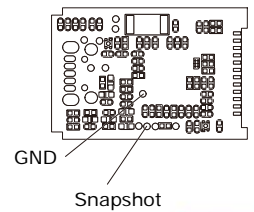

UNIT:±0.5mm

MD-B57018	MD-B57018-120	MD-B57018V-4528
MD-B57020	MD-B57020-120	MD-B57020V-4528
FD-V57018LV-4528		

**Specification**

Model	MD-B57018	MD-B57020
Dimension(mm)	φ18	φ20
Max. Resolution	3264x2448@ mjpg 20fps,YUY 1fps 2592x1944@ mjpg 20fps,YUY3fps 2048x1536@ mjpg 20fps,YUY3fps 1920x1080@ mjpg 25fps,YUY 5fps 1600x1200@ mjpg 20fps,YUY3fps 1280x960@ mjpg 30fps, YUY 7.5fps 1280x720@ mjpg 30fps, YUY 10fps 1024x768@ mjpg 30fps, YUY 10fps 640x480@ mjpg30fps,YUY 30fps	
Pixel size	1.4 μm x 1.4 μm	
Image sensor	1/3.2" Digital CMOS Camera Module	
Image size	Diagonal 5.7mm (type 1/3.2")	
S/N Ratio	34dB	
Sensitivity	0.65V/lux-sec@550nm	
Dynamic range	72.5dB	
UVC format	MJPEG, YUY2	
Shutter Type	Electronic rolling shutter	
Storage temperature	-30 to 60 Degree C	
Working temperature	0 to 60 Degree C	
Interface	USB 2.0 (Compliant with USB Video Class 1.1 standard)	
Built-in Lens	specify when ordering	
View angle(D)	specify when ordering	
LED	specify when ordering	
Operating system	Windows 7, Windows 8, MAC OS, Linux,Windows10	
Power source	DC 5V (USB/with power board)	
Power current	170 mA	
Microphone	Built-in	

MD-B57018

MD-B57018-120

MD-B57018V-4528

MD-B57020

**Feature**

- Outstanding quality
- Connector to Smartphone!
- Snapshot function
- High performance.
- 8 mega-pixel
- Freezing function

**MD-B57018L-120**

1 CONNECTOR	2 TYPE	3 CAMERA TYPE	4 LED	5 LENS
<b>MD</b> USB 2.0 A type	<b>B</b> Board type (module)	<b>57018</b> (color)	<b>L</b> white LED	<b>120</b> 2.9mm/F2.0 (120°)
<b>MM</b> Micro USB OTG B type	<b>VB</b> Board type (module)+dimmer function	<b>57020</b> (color)	<b>LV</b> with LED + auto focus	<b>4528</b> 4.5mm/F2.8
<b>MT</b> USB type-C	<b>T</b> Tube type		<b>V</b> auto focus	<b>17580</b> 17.5mm/F8.0
<b>FD</b> USB 2.0 A type	<b>V</b> Tube type+dimmer function			
<b>FM</b> Micro USB OTG B type				
<b>FT</b> USB type-C				
<b>FD / FM / FT series</b> with snapshot+freeze function			auto focus model: MD-B57018V-4528	4.5mm/F2.8 is auto focus lens