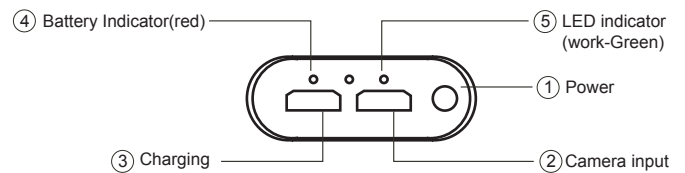

Overview

Used on phone

1. Download APP or APK:
  (ios)Serach the App Store for "Sea_Otter" in the App Store QR code,and download it.
2. (android)Serach the google play for "WiFi View" in the App Store QR code,and download it.

3. Install wifi view app,then the icon will show on your android phone. the icon will show on your iphone
4. Turn on the phone wifi, after 15 seconds,and find "ZCF" of the wifi name.Connect it,password is 12345678, then ⑤ green led flashes slowly. It indicate that the WiFi has connected successfully.
5. Press wifi view app, and then camera connect to smartphone. ⑤ LED flashes fastly, you can take photo and viedo.

Other information

Image									
Model	MM-V1001L	MM-V1003L	MM-V20904L	MM-V21106L	MM-V31105L	MM-V4110L	MM-V5015L	MM-N40XX	MM-N20XXE
Dimension	Ø2.5mm	Ø3.8mm	Ø4.2mm	Ø6mm	Ø5.4mm	Ø10mm	Ø15mm	10.3x40.7mm	22.8x57.4mm
Resolution	400x400 @30fps	400 x 400	1280x720 @ 30fps MJPG @ 10fps YUV	1280x720 @ 30fps MJPG @ 10fps YUV	1920x1080 @ 30fps MJPG @ 3fps YUV	1920x1080 @ 24fps H.264 @ 30fps MJPG @ 10fps YUV	2592 x 1944 @15 fps MJPG	1920x1080 @ 24fps H.264 @ 30fps MJPG @ 10fps YUV	1920x1080 @ 30fps H.264 @ 30fps MJPG @ 10fps YUV
Image sensor	1/18"	1/10"	1/9"	1/9"	1/6"	1/4"	1/4"	1/4"	1/2.7"
LED	White LED x 3	White LED x 4	White LED x 6	White LED x 6	White LED x 6	White LED x 10	White LED x 10	N/A	N/A
UVC format	YUV MJPEG	YUV MJPEG H.264	YUV MJPEG	YUV MJPEG	YUV MJPEG	YUV MJPEG H.264	MJPEG	YUV MJPEG H.264	YUV MJPEG H.264
Type	Tube	Tube	Tube	Tube	Tube	Tube	Tube	Hidden	Hidden
Note	Datasheet	Datasheet	Datasheet	Datasheet	Datasheet	Datasheet	Datasheet	Datasheet	Datasheet