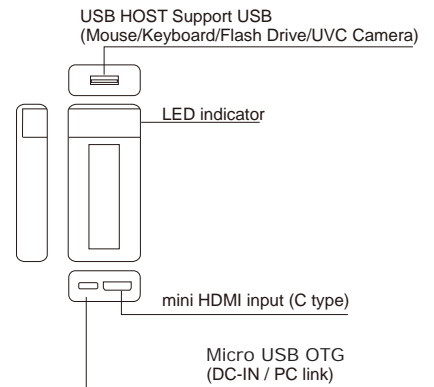

Unit : mm (± 0.5)

Feature

- Wireless Display
- Smart TV (Mini PC)
- Full HD 1080P Video Out
- Android 4.4 Jellybean system

Specification

Model	UHS-DC02E	
APP	with camera setting app(android)	
CPU	ARM CORTEX A9 Dual Core (1GHz)	
OS	Android KitKat 4.4.2	
Memory	ROM	4GB/8GB eMMC
	RAM	1GB DDR3 SDRAM
Wireless	802.11 b/g/n 2.4G Single band Wi-Fi 802.11 a/b/g/n, 2.4G/5GHz Dual band Wi-Fi	
	Bluetooth Classic 4.0, Low Energy, beacon	
Video Output	HDMI , 1080P	
Record Output file	720P	
HMI	IrDA Rx	
USB	HID – Keyboard, Mouse, Touch panel Mass Storage – HDD, CD-ROM, Flash Drive CDC – 3G/LTE Modem, Ethernet Video – UVC HD 1080P CCM	
Support language	Chinese , English ,Germany ,Japanese, Korea etc. over 20 languages	
support UVC camera pixel	up to HD (1080p)	
Quick Boot	Cold Start under 10sec	
Software	WiFi dispaly ,DLNA ,Airplay ,Miracast	
Dimension	66.5 x 30.5 x 13 mm	
Weight	12.8 g	
Power	DC 5V/800mA	

UHS-DC02E

- Support MISUMI "PD-XXXXX" UVC Camera only
- Wireless Display
- Smart TV (Mini PC)
- Full HD 1080P Video Out
- Easy remote controls
- Android KitKat 4.4.2
- Support USB Flash drive mode – data uploay & download easily

Easy preview videos photos and music

Support 1080p resolution camera and user can adjust camera parameter according to different environment.

1080p Resolution UVC Camera input (Model: UHS-DC02E)

Support 1080p resolution camera and user can adjust camera parameter according to different environment.

Plug & play - turn LCD TV to Smart TV directly.
 You could enjoy countless YouTube / PPS online videos, share instant message in Facebook/Twitter.
 Little invest & turn current living room to Smart Home & Entertainment center immediately.