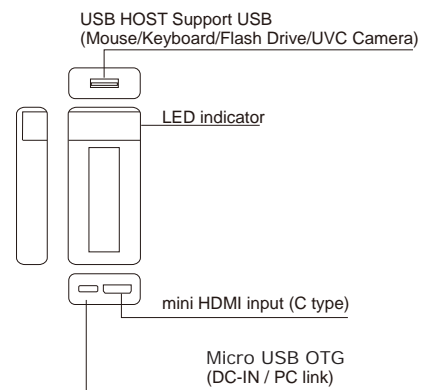

Unit : mm (± 0.5)

Feature

- Wireless Display
- Smart TV (Mini PC)
- Full HD 1080P Video Out
- Android 4.4 Jellybean system

Specification

Model	UHS-DC02E	
APP	with camera setting app(android)	
CPU	ARM CORTEX A9 Dual Core (1GHz)	
OS	Android KitKat 4.4.2	
Memory	ROM	4GB/8GB eMMC
	RAM	1GB DDR3 SDRAM
Wireless	802.11 b/g/n 2.4G Single band Wi-Fi 802.11 a/b/g/n, 2.4G/5GHz Dual band Wi-Fi	
	Bluetooth Classic 4.0, Low Energy, beacon	
Video Output	HDMI , 1080P	
Record Output file	720P	
HMI	IrDA Rx	
USB	HID – Keyboard, Mouse, Touch panel Mass Storage – HDD, CD-ROM, Flash Drive CDC – 3G/LTE Modem, Ethernet Video – UVC HD 1080P CCM	
Support language	Chinese , English ,Germany ,Japanese, Korea etc. over 20 languages	
support UVC camera pixel	up to HD (1080p)	
Quick Boot	Cold Start under 10sec	
Software	WiFi dispaly ,DLNA ,Airplay ,Miracast	
Dimension	66.5 x 30.5 x 13 mm	
Weight	12.8 g	
Power	DC 5V/800mA	

UHS-DC02E

- Wireless Display
- Smart TV (Mini PC)
- Full HD 1080P Video Out
- Easy remote controls
- Android KitKat 4.4.2
- Support USB Flash drive mode – data uploay & download easily

Easy preview videos photos and music

Support 1080p resolution camera and user can adjust camera parameter according to different environment.

1080p Resolution UVC Camera input (Model: UHS-DC02E)

Support 1080p resolution camera and user can adjust camera parameter according to different environment.

Smart TV (Mini PC)

Plug & play - turn LCD TV to Smart TV directly.
 You could enjoy countless YouTube / PPS online videos, share instant message in Facebook/Twitter.
 Little invest & turn current living room to Smart Home & Entertainment center immediately.