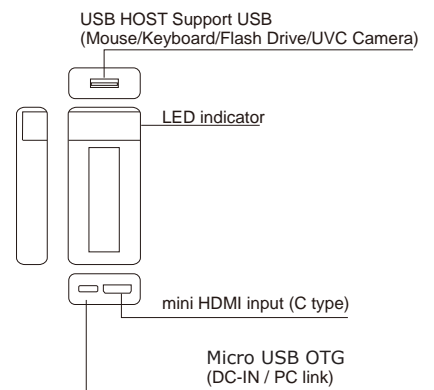

Unit : mm (± 0.5)

Feature

- Wireless Display
- Smart TV (Mini PC)
- Full HD 1080P Video Out
- Android 4.4 Jellybean system

Specification

Model	UHS-DC02E	
APP	with camera setting app(android)	
CPU	ARM CORTEX A9 Dual Core (1GHz)	
OS	Android KitKat 4.4.2	
Memory	ROM	4GB/8GB eMMC
	RAM	1GB DDR3 SDRAM
Wireless	802.11 b/g/n 2.4G Single band Wi-Fi 802.11 a/b/g/n, 2.4G/5GHz Dual band Wi-Fi	
	Bluetooth Classic 4.0, Low Energy, beacon	
dfYj JYk	HDMI , 1080P	
Record Output file	720P	
HMI	IrDA Rx	
USB	HID – Keyboard, Mouse, Touch panel Mass Storage – HDD, CD-ROM, Flash Drive CDC – 3G/LTE Modem, Ethernet Video – UVC HD 1080P CCM	
Support language	Chinese , English ,Germany ,Japanese, Korea etc. over 20 languages	
support UVC camera pixel	up to HD (1080p)	
Quick Boot	Cold Start under 10sec	
Software	WiFi dispaly ,DLNA ,Airplay ,Miracast	
Dimension	66.5 x 30.5 x 13 mm	
Weight	12.8 g	
Power	DC 5V/800mA	

- Wireless Display
- Smart TV (Mini PC)
- Full HD 1080P Video
- Easy remote controls
- Android KitKat 4.4.2
- Support USB Flash drive mode – data upload & download easily

UHS-DC02E

Easy preview videos photos and music

Support 1080p resolution camera and user can adjust camera parameter according to different environment.

1080p Resolution UVC Camera input (Model: UHS-DC02E)

Support 1080p resolution camera and user can adjust camera parameter according to different environment.

Smart TV (Mini PC)

Plug & play - turn LCD TV to Smart TV directly.
 You could enjoy countless YouTube / PPS online videos, share instant message in Facebook/Twitter.
 Little invest & turn current living room to Smart Home & Entertainment center immediately.