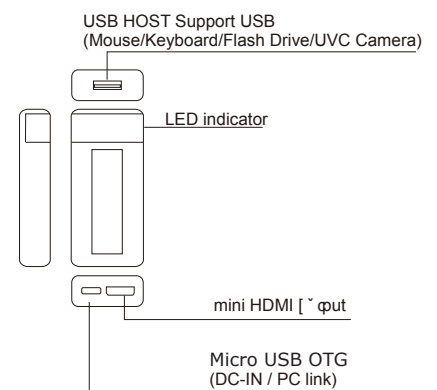

### Feature

- Wireless Display
- Smart TV (Mini PC)
- Full HD 1080P Video Out
- Android 4.4 Jellybean system

### Specification

Model	UHS-DC02E-Y	
APP	with camera setting app(android)	
CPU	ARM CORTEX A9 Dual Core (1GHz)	
OS	Android KitKat 4.4.2	
Memory	ROM	4GB/8GB eMMC
	RAM	1GB DDR3 SDRAM
Wireless	802.11 b/g/n 2.4G Single band Wi-Fi 802.11 a/b/g/n, 2.4G/5GHz Dual band Wi-Fi	
	Bluetooth Classic 4.0, Low Energy, beacon	
Video Output	HDMI , 1080P	
HMI	IrDA Rx	
USB	HID – Keyboard, Mouse, Touch panel Mass Storage – HDD, CD-ROM, Flash Drive CDC – 3G/LTE Modem, Ethernet Video – UVC HD 1080P CCM	
Support language	Chinese , English ,Germany ,Japanese, Korea etc. over 20 languages	
support UVC camera pixel	up to HD (1080p)	
Quick Boot	Cold Start under 10sec	
Software	WiFi dispaly ,DLNA ,Airplay ,Miracast	
Dimension	66.5 x 30.5 x 13 mm	
Weight	12.8 g	
Power	DC 5V/800mA	

UHS-DC02E-Y

- Support MISUMI "PD-XXXXX" UVC Camera only
- Wireless Display
- Smart TV (Mini PC)
- Full HD 1080P Video Out
- Easy remote controls
- Android KitKat 4.4.2
- Support USB Flash drive mode – data upload & download easily

**Easy preview videos photos and music**

Support 1080p resolution camera and user can adjust camera parameter according to different environment.

**1080p Resolution UVC Camera input (Model: UHS-DC02E)**