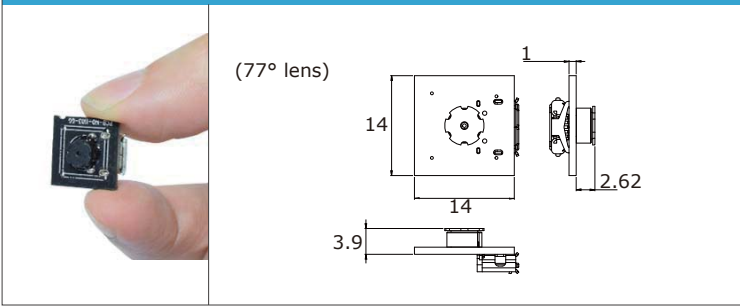

XX-BL31107(Module Type/side view); XX-B31107U(Module Type/up view)

			
	<p>(77° lens)</p> 		<p>(77° lens)</p>  <p>UNIT:±0.5mm</p>

XX-BL31105(Module Type/side view); XX-B31114R(Module Type)

	<p>(77° lens)</p> 		 <p>UNIT:±0.5mm</p>
--	---	--	--

unit:±0.5mm

XX-B31114(Module Type)

Feature

- Miniature size
- High sensitivity!
- High performance.
- Full HD image pixel
- Snapshot & Freeze function
- Camera parameter adjustable

Specification

Model	MD-B31105	FD-B31105	TD-BL31105 (side view)	FTD-BL31105 (side view)	MD-BL31107	MD-B31107U	MD-B31114R	FD-B31114R
Snapshot & Freeze Function		Yes		Yes				Yes
Camera parameter setting on smartphone	Yes	Yes	Yes	Yes	Yes	Yes	Yes	Yes
Compatibility with wifi UHS-DC02E android stick	Yes	Yes	Yes	Yes	Yes	Yes	Yes	Yes
Dimension(mm)	Ø4.9		4.9x13		7x22		Ø14	14x14
Max. frame rate	1920x1080 @ 15~30fps MJPEG 1280x720 960x540 848x480 640x480 640x360 424x240 320x240 320x180 176x144 160x120							
Pixel size	1.4 µm x 1.4 µm							
Image sensor	1/6" Digital CMOS Camera Module							
Image area	2.7288x1.5498mm							
Scan mode	progressive							
Sensitivity	553 mV/(Lux-sec)							
Dynamic range	73.3 dB @ 15.5x gain							
UVC format	MJPEG							
Storage temperature	-30 to 60 Degree C							
Working temperature	-10 to 45 Degree C							
Interface	USB 2.0 (Compliant with USB Video Class 1.1 standard)							
Built-in Lens	1.83mm/F2.0(ordering in advance)							
View angle	H= 69degree 41'; V= 43degree 9'; D= 77degree 23'							
LED	white LED x 6 (ordering in advance)							
Power source	DC 5V (USB)							
Power current	160mA							
Operating system	Windows XP, windows Vista, window 7, windows 8, windows 10, Linux, MAC OSX							