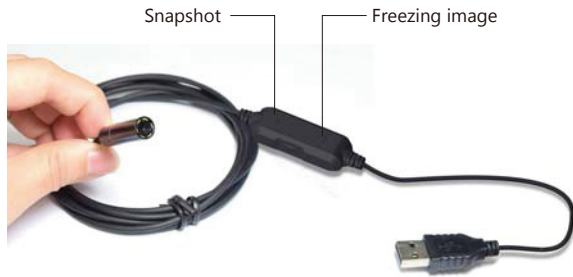

FD-V31105L