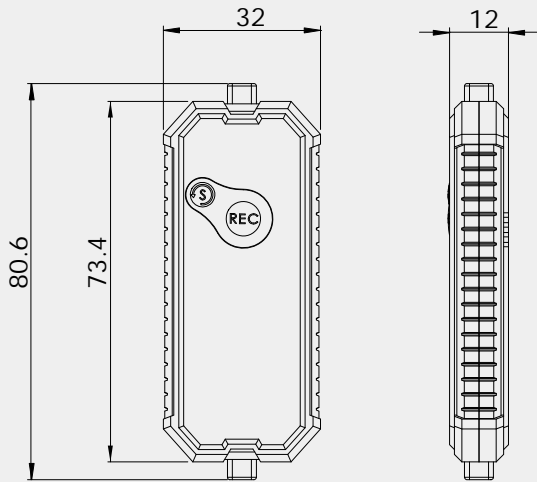

Slim Size is perfect for wearable and hidden!

Order Information

MODEL	OUTPUT
MD-N41XX	USB 2.0 A type
MM-N41XX	Micro USB OTG B type
MT-N41XX	USB Type-C
MX-N4131S S:straight cable(150cm)	
MX-N4131Q Q:coil cable(110cm-stretch 150cm)	

UVC camera video input
(3 types Connector-optional)

USB A

Micro USB

Type C

MP-WF580KP

Feature

- Support micro SD 128GB
- P2P or IP network connection
- Support H.264 & MJPG video format input
- WIFI Mini DVR
- FTP receiver (file)
- Live streaming preview(http)
- Loop receiver
- Support UVC camera video input
- Support RTC

Portable Size
&
Super Silm

External Memory - Max Support 128GB

APP
Preview

FTP

Http
Preview

Wi-Fi

IP/ P2P

UVC
Camera

Loop
Record

video
Format

128GB
Micro SD

RTC
Function