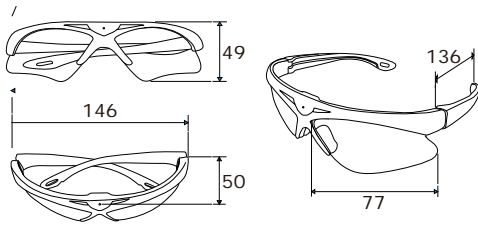

sunglasses

DVR

Feature

- High Sensitivity!
- High Performance.
- 1/3" CCIQ III Color
- 976 x 496 Pixel
- Compact size

Specification

unit : mm (±0.2)

Model: MP-HS18588B	
Video system	NTSC / PAL
Number of effective pixels	976 (H) x 496(V) (NTSC & PAL)
Effective Image Area	4.88 mm x 3.67 mm (Diagonal: 6.1mm)
Pixel Size	5.00 um x 7.40 um
Image sensor	1/3" Color CCIQ III 960H Camera
Resolution(TV Lines)	710TV Line over (NTSC) , 740TV Line over (PAL)
S/N Ratio	46.4 dB
Dynamic range	63.5 [dB]
Sensor scan mode	Interlaced 60 fields
Minimum illumination	0.05Lux at F1.2 20IRE
Shutter Speed	1/60~1/200,000 (NTSC) , 1/50~1/170,000 (PAL)
Sensitivity	11.4 [V/Lux.sec]
Storage temperature	-30 to 60 Degree C
Working temperature	-10 to 45 Degree C
Built-in Lens	3.9mm/F3.9
Power	DC 5-12V
UTC control function	with UTC control function
DVR: MP-455E	
Display	2.5" LTPS TFT LCD 508x240(230K)
External Memory	SDHC /SD card slot (support up to 32GB) , Built-in flash memory 128 MB
Interface	2 in 1 MiniUSB (USB2.0 / Power in) ; 4 in 1 earphone jack (Video out / earphone jack / external microphone / AV in)
Video out / Video in	TV OUT (NTSC / PAL) / AV IN (NTSC / PAL)
Function	Snapshot(640 x 480-jpg) Timebar Scheduled recording function (12 event) Special Power save button (monitor sleep mode)
Extend interface	Extend DC power 9V out for camera and AV in
AV recorder resolution	640 x 480 (VGA) / max 30 fps
AV audio quality	2 modes : radio quality (16KHz) / CD quality (48KHz)
AV recorder quality	MPEG4 : best fine normal basic economy
Voice recorder	2 modes: radio quality (16KHz)/CD quality (48KHz)
Format support	JPEG ASF WAV MP3 WMA
Language support	12 languages: English, German, French, Spanish, Italian, Portuguese , Japanese, simple Chinese, tradition Chinese, Korean, Polish, Turkey
Battery	Rechargeable LI-ION battery(3.7 V /920mA , compatible with NP60 type battery)
Adapter	5V DC adapter (USB port) / USB cable
Weight(g)	95g (with battery)
Size	18 x 68 x 81 (L x W x H) mm