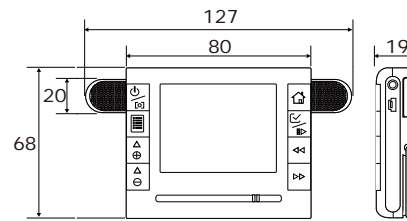

sunglasses

DVR

Feature

- High Sensitivity!
- High Performance.
- 1/3" CCIQ III Color
- 976 x 496 Pixel
- Compact size

Specification

unit : mm (±0.2)

Model: MP-HS18588B	
Video system	NTSC / PAL
Number of effective pixels	976 (H) x 496(V) (NTSC & PAL)
Effective Image Area	4.88 mm x 3.67 mm (Diagonal: 6.1mm)
Pixel Size	5.00 um x 7.40 um
Image sensor	1/3" Color CCIQ III 960H Camera
Resolution(TV Lines)	710TV Line over (NTSC) , 740TV Line over (PAL)
S/N Ratio	46.4 dB
Dynamic range	63.5 [dB]
Sensor scan mode	Interlaced 60 fields
Minimum illumination	0.05Lux at F1.2 20IRE
Shutter Speed	1/60~1/200,000 (NTSC) , 1/50~1/170,000 (PAL)
Sensitivity	11.4 [V/Lux.sec]
Storage temperature	-30 to 60 Degree C
Working temperature	-10 to 45 Degree C
Built-in Lens	3.9mm/F3.9
Power	DC 5-12V
UTC control function	with UTC control function
DVR: MP-455E	
Display	2.5" LTPS TFT LCD 508x240(230K)
External Memory	SDHC /SD card slot (support up to 32GB) , Built-in flash memory 128 MB
Interface	2 in 1 MiniUSB (USB2.0 / Power in) ; 4 in 1 earphone jack (Video out / earphone jack / external microphone / AV in)
Video out / Video in	TV OUT (NTSC / PAL) / AV IN (NTSC / PAL)
Function	Snapshot(640 x 480-jpg) Timebar Scheduled recording function (12 event) Special Power save button (monitor sleep mode)
Extend interface	Extend DC power 9V out for camera and AV in
AV recorder resolution	640 x 480 (VGA) / max 30 fps
AV audio quality	2 modes : radio quality (16KHz) / CD quality (48KHz)
AV recorder quality	MPEG4 : best fine normal basic economy
Voice recorder	2 modes: radio quality (16KHz)/CD quality (48KHz)
Format support	JPEG ASF WAV MP3 WMA
Language support	12 languages: English, German, French, Spanish, Italian, Portuguese , Japanese, simple Chinese, tradition Chinese, Korean, Polish, Turkey
Battery	Rechargeable LI-ION battery(3.7 V /920mA , compatible with NP60 type battery)
Adapter	5V DC adapter (USB port) / USB cable
Weight(g)	95g (with battery)
Size	18 x 68 x 81 (L x W x H) mm