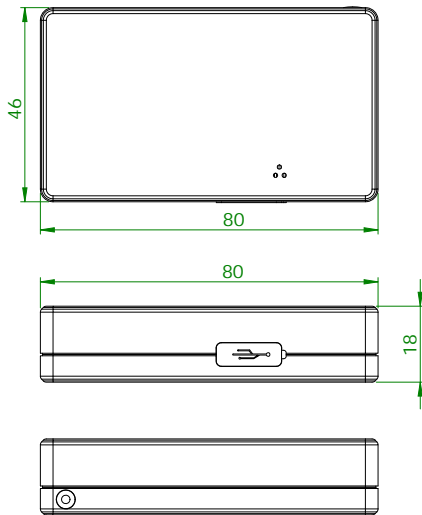

GPS Tracker Box

UNIT: ±0.5mm

Model: TR-G200

This is a GPS Tracker solution can be applied to vehicles, pets, people, assets, etc. Integrating the advanced LBS for tracking features.

- GPS feature the exceptional performance of concurrent positioning and deliver high sensitivity and minimal acquisition times in the ultra-compact.
- Ultra low power consumption with a rechargeable battery (200~400mAh).
- Implement an intelligent and real-time updating location to the server automatically.
- Advanced LBS (Location-Based Service) is integrated presenting Geo fence, Locating, tracking and related features.
- Customizable iOS APP and Android APP with integrated LBS client features (Remote tracking features) are provided.