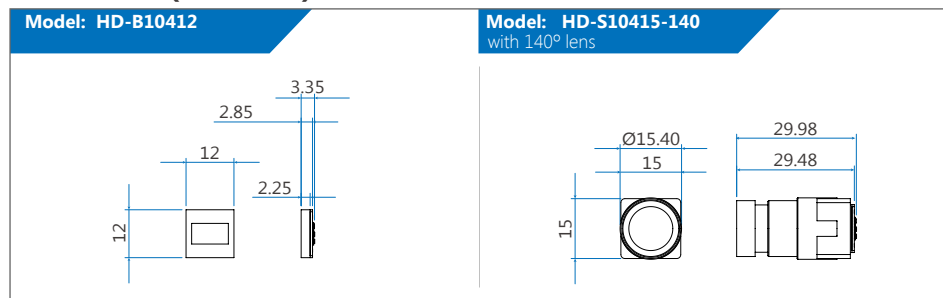

Dimension(+0.2mm)

Specification

| | |
|---------------------|--|
| Pixel Size | 4.75 x 4.75 μm |
| Active Image Size | 9.12mm(H) x 5.13mm(V) |
| Resolution | 1920 x 1080 @ MJPEG/30fps ; YUV/5fps 1280 x 720 @ MJPEG/30fps ; YUV/10fps 640 x 480, 320 x 240, 160 x 120 @ MJPEG/30fps ; YUV/30fps |
| Image sensor | 2/3" CMOS color |
| Built-Lens | Specify when ordering |
| Sensor scan mode | progressive |
| Video Format | MJPG / YUV / H.264 |
| Sensitivity | 9900 mV/lux-sec |
| Max SNR | 40.2 db |
| Max Dynamic range | 74.8 db |
| Storage temperature | -30 to 60 Degree C |
| Working temperature | -10 to 45 Degree C |
| Power source | DC 5V |
| Power current | 180 mA(max) |
| Interface | USB 2.0 |
| OS support | Windows XP, Windows Vista, Window 7, Windows 8, windows 10, android |

| Type A | Cable length | Cable OD |
|--------|--------------|--------------|
| 1 | 100~550 (cm) | 1.9 ±0.1(mm) |
| 2 | 100~600 (cm) | 2.8 ±0.1(mm) |

| Type B | Cable length | Cable OD |
|--------|--------------|-----------------------------|
| 1 | 10~150 (cm) | 0.35 +0.1(mm) enameled wire |
| 2 | 10~200 (cm) | 0.9 +0.1(mm) |
| 3 | 10~200 (cm) | 1.7 +0.1(mm) |
| 4 | 10~400 (cm) | 2.8 +0.1(mm) |
| 5 | 10~1000 (cm) | 3.5 +0.1(mm) |
| 6 | 10~1500 (cm) | 5.0 +0.1(mm) |