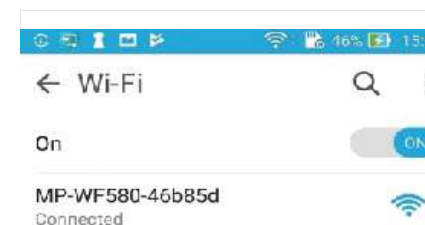

Camera Resolution	Support to 1080p
Loop Recording	Overwrites older video files, only keeps latest files. No more worry about SD card capacity
2 method to Record	1. Record video via DVR button; 2. Record video via APP
Small & Slim	Fit for more application
Internet IP connection	NO limit of distance
High Sensitivity	Prefer for Low light environment
H.264 video Format	Delay rate within about 10 sec. preview live-streaming at 1080p

► **Preview image (android device , IOS device)**

1. Download app and install it on android device.

android <https://drive.google.com/file/d/1w9X4MD2UnF8ts4zIX3Nh2_57IXR-mXEi/view?usp=sharing>

IOS <https://apps.apple.com/tw/app/omni-viewer/id1502205214>

2. Click DVR app then smartphone connects to the Internet.

3. Searching DVR's SSID " MP-WF580" on android device's wifi setting then link it.