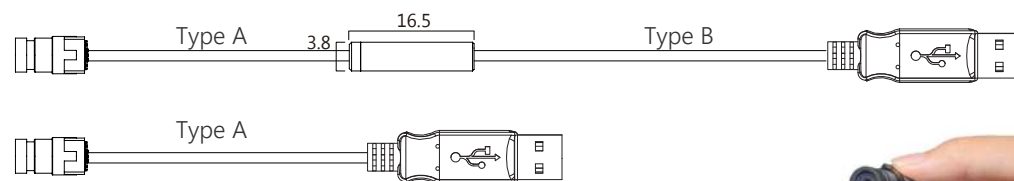

Dimension(+0.2mm)

Specification

| | |
|---------------------|--|
| Pixel Size | 4.75 x 4.75 μm |
| Active Image Size | 9.12mm(H) x 5.13mm(V) |
| Resolution | 1920 x 1080 @ MJPEG/30fps ; YUV/5fps 1280 x 720 @ MJPEG/30fps ; YUV/10fps 640 x 480, 320 x 240, 160 x 120 @ MJPEG/30fps ; YUV/30fps |
| Image sensor | 2/3" CMOS color |
| Built-Lens | Specify when ordering |
| Sensor scan mode | progressive |
| Video Format | MJPG / YUV / H.264 |
| Sensitivity | 9900 mV/lux-sec |
| Max SNR | 40.2 db |
| Max Dynamic range | 74.8 db |
| Storage temperature | -30 to 60 Degree C |
| Working temperature | -10 to 45 Degree C |
| Power source | DC 5V |
| Power current | 180 mA(max) |
| Interface | USB 2.0 |
| OS support | Windows XP, Windows Vista, Window 7, Windows 8, windows 10, android |

| Type A | Cable length | Cable OD |
|--------|--------------|--------------|
| 1 | 100~550 (cm) | 1.9 ±0.1(mm) |
| 2 | 100~600 (cm) | 2.8 ±0.1(mm) |

| Type B | Cable length | Cable OD |
|--------|--------------|-----------------------------|
| 1 | 10~150 (cm) | 0.35 +0.1(mm) enameled wire |
| 2 | 10~200 (cm) | 0.9 +0.1(mm) |
| 3 | 10~200 (cm) | 1.7 +0.1(mm) |
| 4 | 10~400 (cm) | 2.8 +0.1(mm) |
| 5 | 10~1000 (cm) | 3.5 +0.1(mm) |
| 6 | 10~1500 (cm) | 5.0 +0.1(mm) |