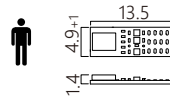

Model: **xxx-BL36305S**