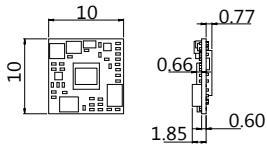

USB 2.0, 5MP ▶ THD, SHD series

unit:±0.2mm

Model: THD-B36310

Model: SHD-B36310

Specification

Model	SHD-B36310
Dimension(mm)	10 x 10
Camera type	front view
Image sensor	1/5" CMOS color
Resolution	2592 x 1944
Max. frame rate	30fps
Sensitivity	3.6V/lux-sec
Interface	USB 2.0
LED dimmer	N/A (specify when ordering)
Pixel size(μm)	1.12 x 1.12
Image area(mm)	2.90 x 2.18
Suhtter	rolling shutter
SNR	37 dB
Dynamic range	64.7 dB
UVC format	MJPEG
Storage temperature	-30 to 60 Degree C
Working temperature	-10 to 45 Degree C
Lens	specify when ordering
View angle	specify when ordering
LED	specify when ordering (white / IR 940nm / IR 850nm)
Power source	DC 5V (USB)
Power current	TBD
Operating system	windows 10, Linux, MAC OSX

Resolution	Still image /video	Cloud link	Note
2592 x 1944	Still image	Image Demo	5MP
2592 x 1944	Video	Video Demo	5MP

Resolution	Still image /video	Cloud link	Note
2048 x 1536	Still image	Image Demo	3MP
2048 x 1536	Video	Video Demo	3MP