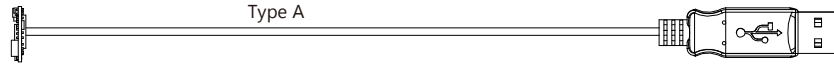

USB 2.0, 5MP ▶ THD, SHD series

unit:±0.2mm

Model: THD-B36310

Model: SHD-B36310

Specification

Model	SHD-B36310
Dimension(mm)	10 x 10
Camera type	front view
Image sensor	1/5" CMOS color
Resolution	2592 x 1944
Max. frame rate	30fps
Sensitivity	3.6V/lux-sec
Interface	USB 2.0
LED dimmer	N/A (specify when ordering)
Pixel size(μm)	1.12 x 1.12
Image area(mm)	2.90 x 2.18
Suhtter	rolling shutter
SNR	37 dB
Dynamic range	64.7 dB
UVC format	MJPEG
Storage temperature	-30 to 60 Degree C
Working temperature	-10 to 45 Degree C
Lens	specify when ordering
View angle	specify when ordering
LED	specify when ordering (white / IR 940nm / IR 850nm)
Power source	DC 5V (USB)
Power current	TBD
Operating system	windows 10, Linux, MAC OSX