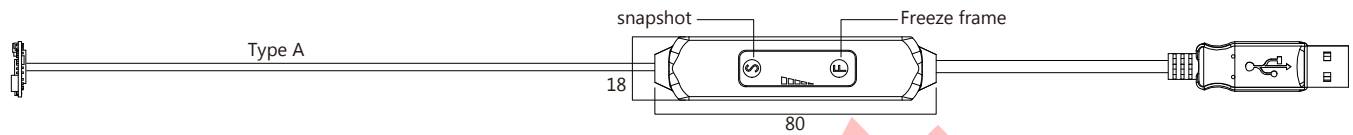

USB 2.0, 5MP ▶ THD, SHD series

unit:±0.2mm

Model: THD-B36310

Model: SHD-B36310

Specification

Model	SHD-B36310
Dimension(mm)	10 x 10
Camera type	front view
Image sensor	1/5" CMOS color
Resolution	2592 x 1944
Max. frame rate	30fps
Sensitivity	3.6V/lux-sec
Interface	USB 2.0
LED dimmer	N/A (specify when ordering)
Pixel size(μm)	1.12 x 1.12
Image area(mm)	2.90 x 2.18
Suhtter	rolling shutter
SNR	37 dB
Dynamic range	64.7 dB
UVC format	MJPEG
Storage temperature	-30 to 60 Degree C
Working temperature	-10 to 45 Degree C
Lens	specify when ordering
View angle	specify when ordering
LED	specify when ordering (white / IR 940nm / IR 850nm)
Power source	DC 5V (USB)
Power current	TBD
Operating system	windows 10, Linux, MAC OSX