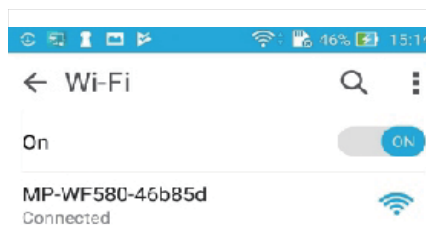

**IOS** <https://apps.apple.com/tw/app/omni-viewer/id1502205214>

(android)

(IOS)

2. Click DVR app then smartphone connects to the Internet.

3. Searching DVR's SSID " MP-WF580" on android device's wifi setting then link it.