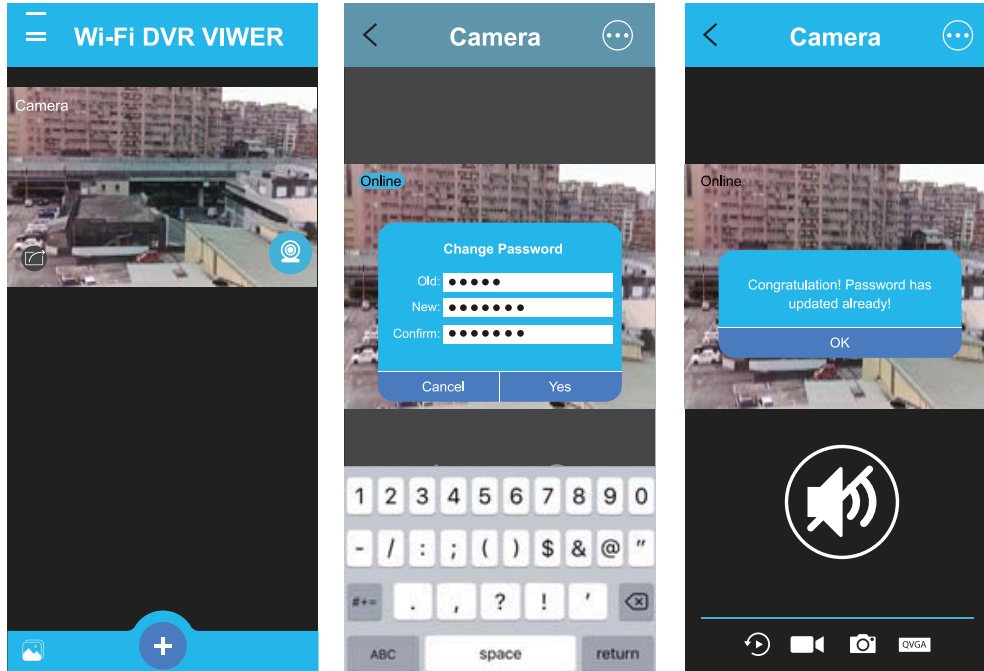

6. When the device successfully connects to your Wi-Fi network, the device list screen will appear.
7. Please change your device password to complete the setup.
8. Tap the device video screen to view live stream.

Note: To keep your personal information secure, we recommend you to change device passwords regularly