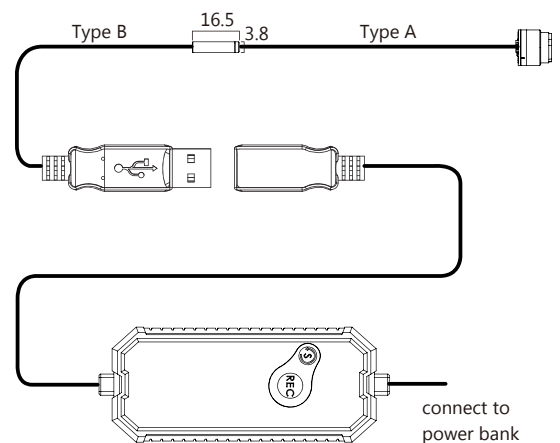

Unit: ± 0.2mm

**Specification**

Model	WF-B660310R-64
Max. frame rate	1920 x 1080@ 30fps 1280 x 720@ 30fps 960 x 540@ 30fps 848 x 480, 640 x 480, 640 x 360, 424 x 240, 320 x 240, 320 x 180
Pixel size (µm)	3.0 x 3.0
Image sensor	1/2.7" Color CMOS Camera Module
Image area(mm)	5.76 x 3.24
Scan mode	progressive
Sensitivity	3900 mV/lux-sec
Dynamic range	73.3 dB @ 15.5x gain
UVC format	MJPEG / YUY
Storage temperature	-30 to 60 Degree C
Working temperature	-10 to 45 Degree C
Lens	5.2mm/F2.8 (FOV 64°)
Interface	USB 2.0
Power source	DC 5V (USB)
Local Storage	Support micro SD 128GB (exFAT format)
Real-time clock (RTC)	Support
Audio	N/A
Standards	IEEE 802.11 n/b/g standards compliant
Operating Frequency	2.412 - 2.483GHz(Subject to Local Regulations) Frequency Range USA (FCC): 2.412GHz ~ 2.462GHz Europe (ETSI): 2.412GHz ~ 2.472 GHz Japan (TELEC): 2.412GHz ~ 2.483GHz
Data Rate	802.11b: 1, 2, 5.5, 11Mbps 802.11g: 6, 9, 12, 18, 24, 36, 48, 54Mbps 802.11n: up to 300Mbps
Bandwidth, Channels	802.11n 20MHz/40MHz ;802.11b/g USA (FCC) 11 channels; EU (ETSI) 13 channels; Japan (TELEC) 13 channels
Transmit Power	802.11b: 16+/-1.5dBm@11Mbps 802.11gn HT20: 13+/-1.5dBm@MCS7 802.11gn HT40: 13+/-1.5dBm@MCS7 802.11n HT20: 13+/-1.5dBm@MCS7 802.11n HT40: 13+/-1.5dBm@MCS7
Receive Sensitivity	11n: ≤ -67 dBm typical with 20MHz ≤ -64 dBm typical with 40MHz 11g: ≤ -71 dBm typical @ 54Mbps 11b: ≤ -82 dBm typical @ 11Mbps
Chipset	ABC8000, 1Ghz MIPS, MCU
Function	Loop recording, Snapshot
Video format	MJPEG , H.264 (UVC camera)
RF interface	i-PEX connector x 1 & PCB antenna x 1
Operating	0~40°C. 10% to 90% Non-Condensing
Storage	-30 ~ 70°C. 10% to 95% Non-Condensing

Type A	Cable length	Cable OD
1	100 (cm)	2.8 ±0.1(mm)

Type B	Cable length	Cable OD
1	10~150 (cm)	0.35 +0.1(mm) enameled wire
2	10~200 (cm)	0.9 +0.1(mm)
3	10~200 (cm)	1.5 +0.1(mm)
4	10~200 (cm)	1.7 +0.1(mm)
5	10~400 (cm)	2.8 +0.1(mm)
6	10~1000 (cm)	3.5 +0.1(mm)
7	10~1500 (cm)	5.0 +0.1(mm)