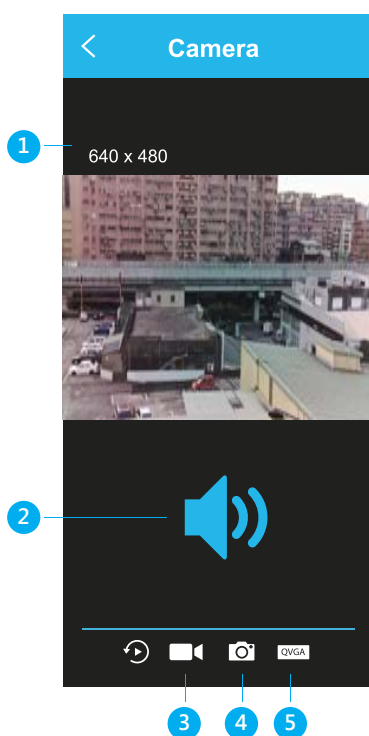

9. Live streaming interface

10. Preview file on smartphone