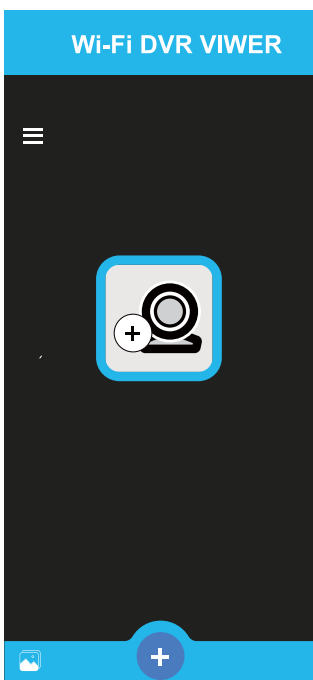

Note: 1. Mobile phone connect to the Internet before connecting to DVR wifi.
2. Make sure the camera has connected to DVR, before previewing.

4. Tap+ to add new device

5. When the device has been detected, please enter the device password. Tap the 「✓」 on the top right.
(default password is "888888")