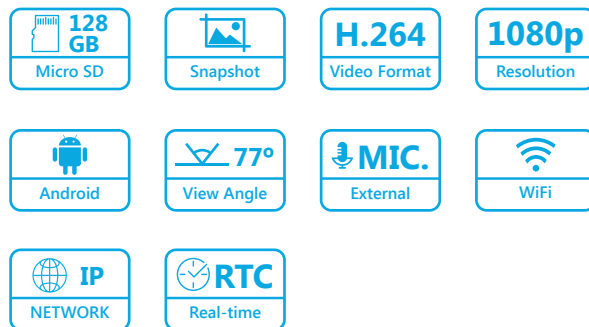

Supports H.264 video format input, loop recording, snapshot functions. Supports max memory 128GB(micro SD). Users can view live streaming video via a smartphone.

WF-C10408A-83 (hidden bag camera)