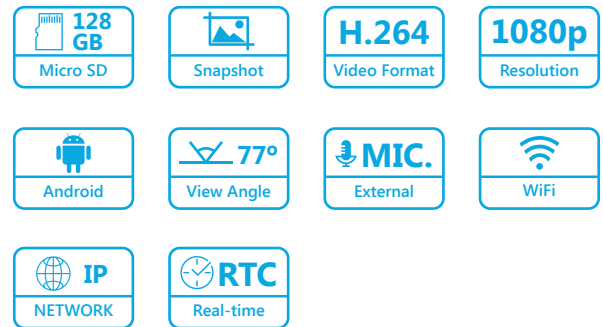

Supports H.264 video format input, loop recording, snapshot functions. Supports max memory 128GB(micro SD). Users can view live streaming video via a smartphone.

Portable Size & Super Slim

External Memory - Max Support 128GB