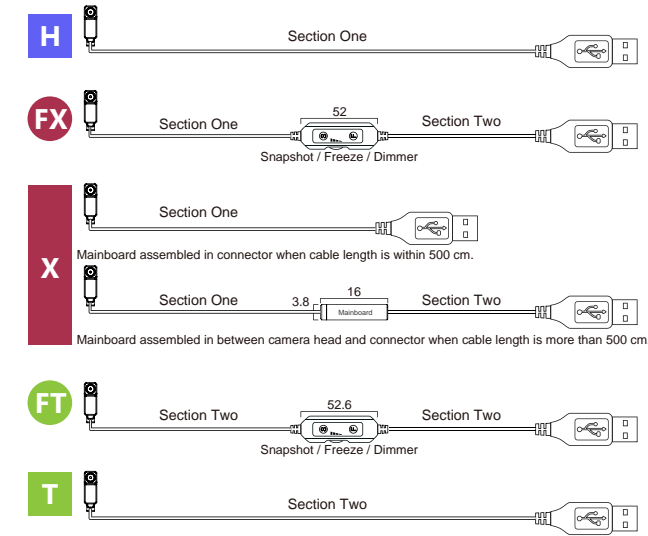

	77° Lens	88° Lens	93° Lens	158° Lens
N31106U Up View				
N31106UL Up View (With LED)				
N31106D Down View				
N31106DL Down View (With LED)				

N31106U-88
88° Lens

N31106U-158
158° Lens

N31106U-93
93° Lens

XD-N31106UL-77

SERIES	CONNECTOR	CAMERA TYPE	DISPLAY
H H.264	D USB Type A	N Metal Case	31106U Color
FX Low temperature with Snapshot and freeze frame	M USB Micro Type B (OTG)	VN Metal Case With Dimmer	311M6U B/W
X Low temperature	T USB Type C		31106D Color
FT Advance with Snapshot and freeze frame	I USB Mini Type B		311M6D B/W
T Advance			* U Up View * D Down View
LED	LENS	Connector Information	
L White LED	77 1.83 mm / F 2.0		
LH High Intensity LED	1.83 mm / F 5.0		
L8 IR 850 nm LED	1.83 mm / F 8.0		
L9 IR 940 nm LED	88 1.55 mm / F 5.7		
	1.55 mm / F 8.0		
	93 1.5 mm / F 4.0		
	1.5 mm / F 5.7		
	158 1.523 mm / F 4.8		
	1.523 mm / F 6.0		
	1.523 mm / F 8.0		

Section One

OD (mm)	Length (cm)	Note
1.9	10~200	H FX X
2.8		
3.8		

Section Two

OD (mm)	Length (cm)	Note
0.35 Enameled Wires	10~150	H FX X FT T
0.9	10~200	
1.4 AWG#30	10~600	
1.4 AWG#28	10~1000	
1.6	10~1000	
1.7	10~200	
2.8	10~400	
3.5	10~1000	
5.0	10~1500	